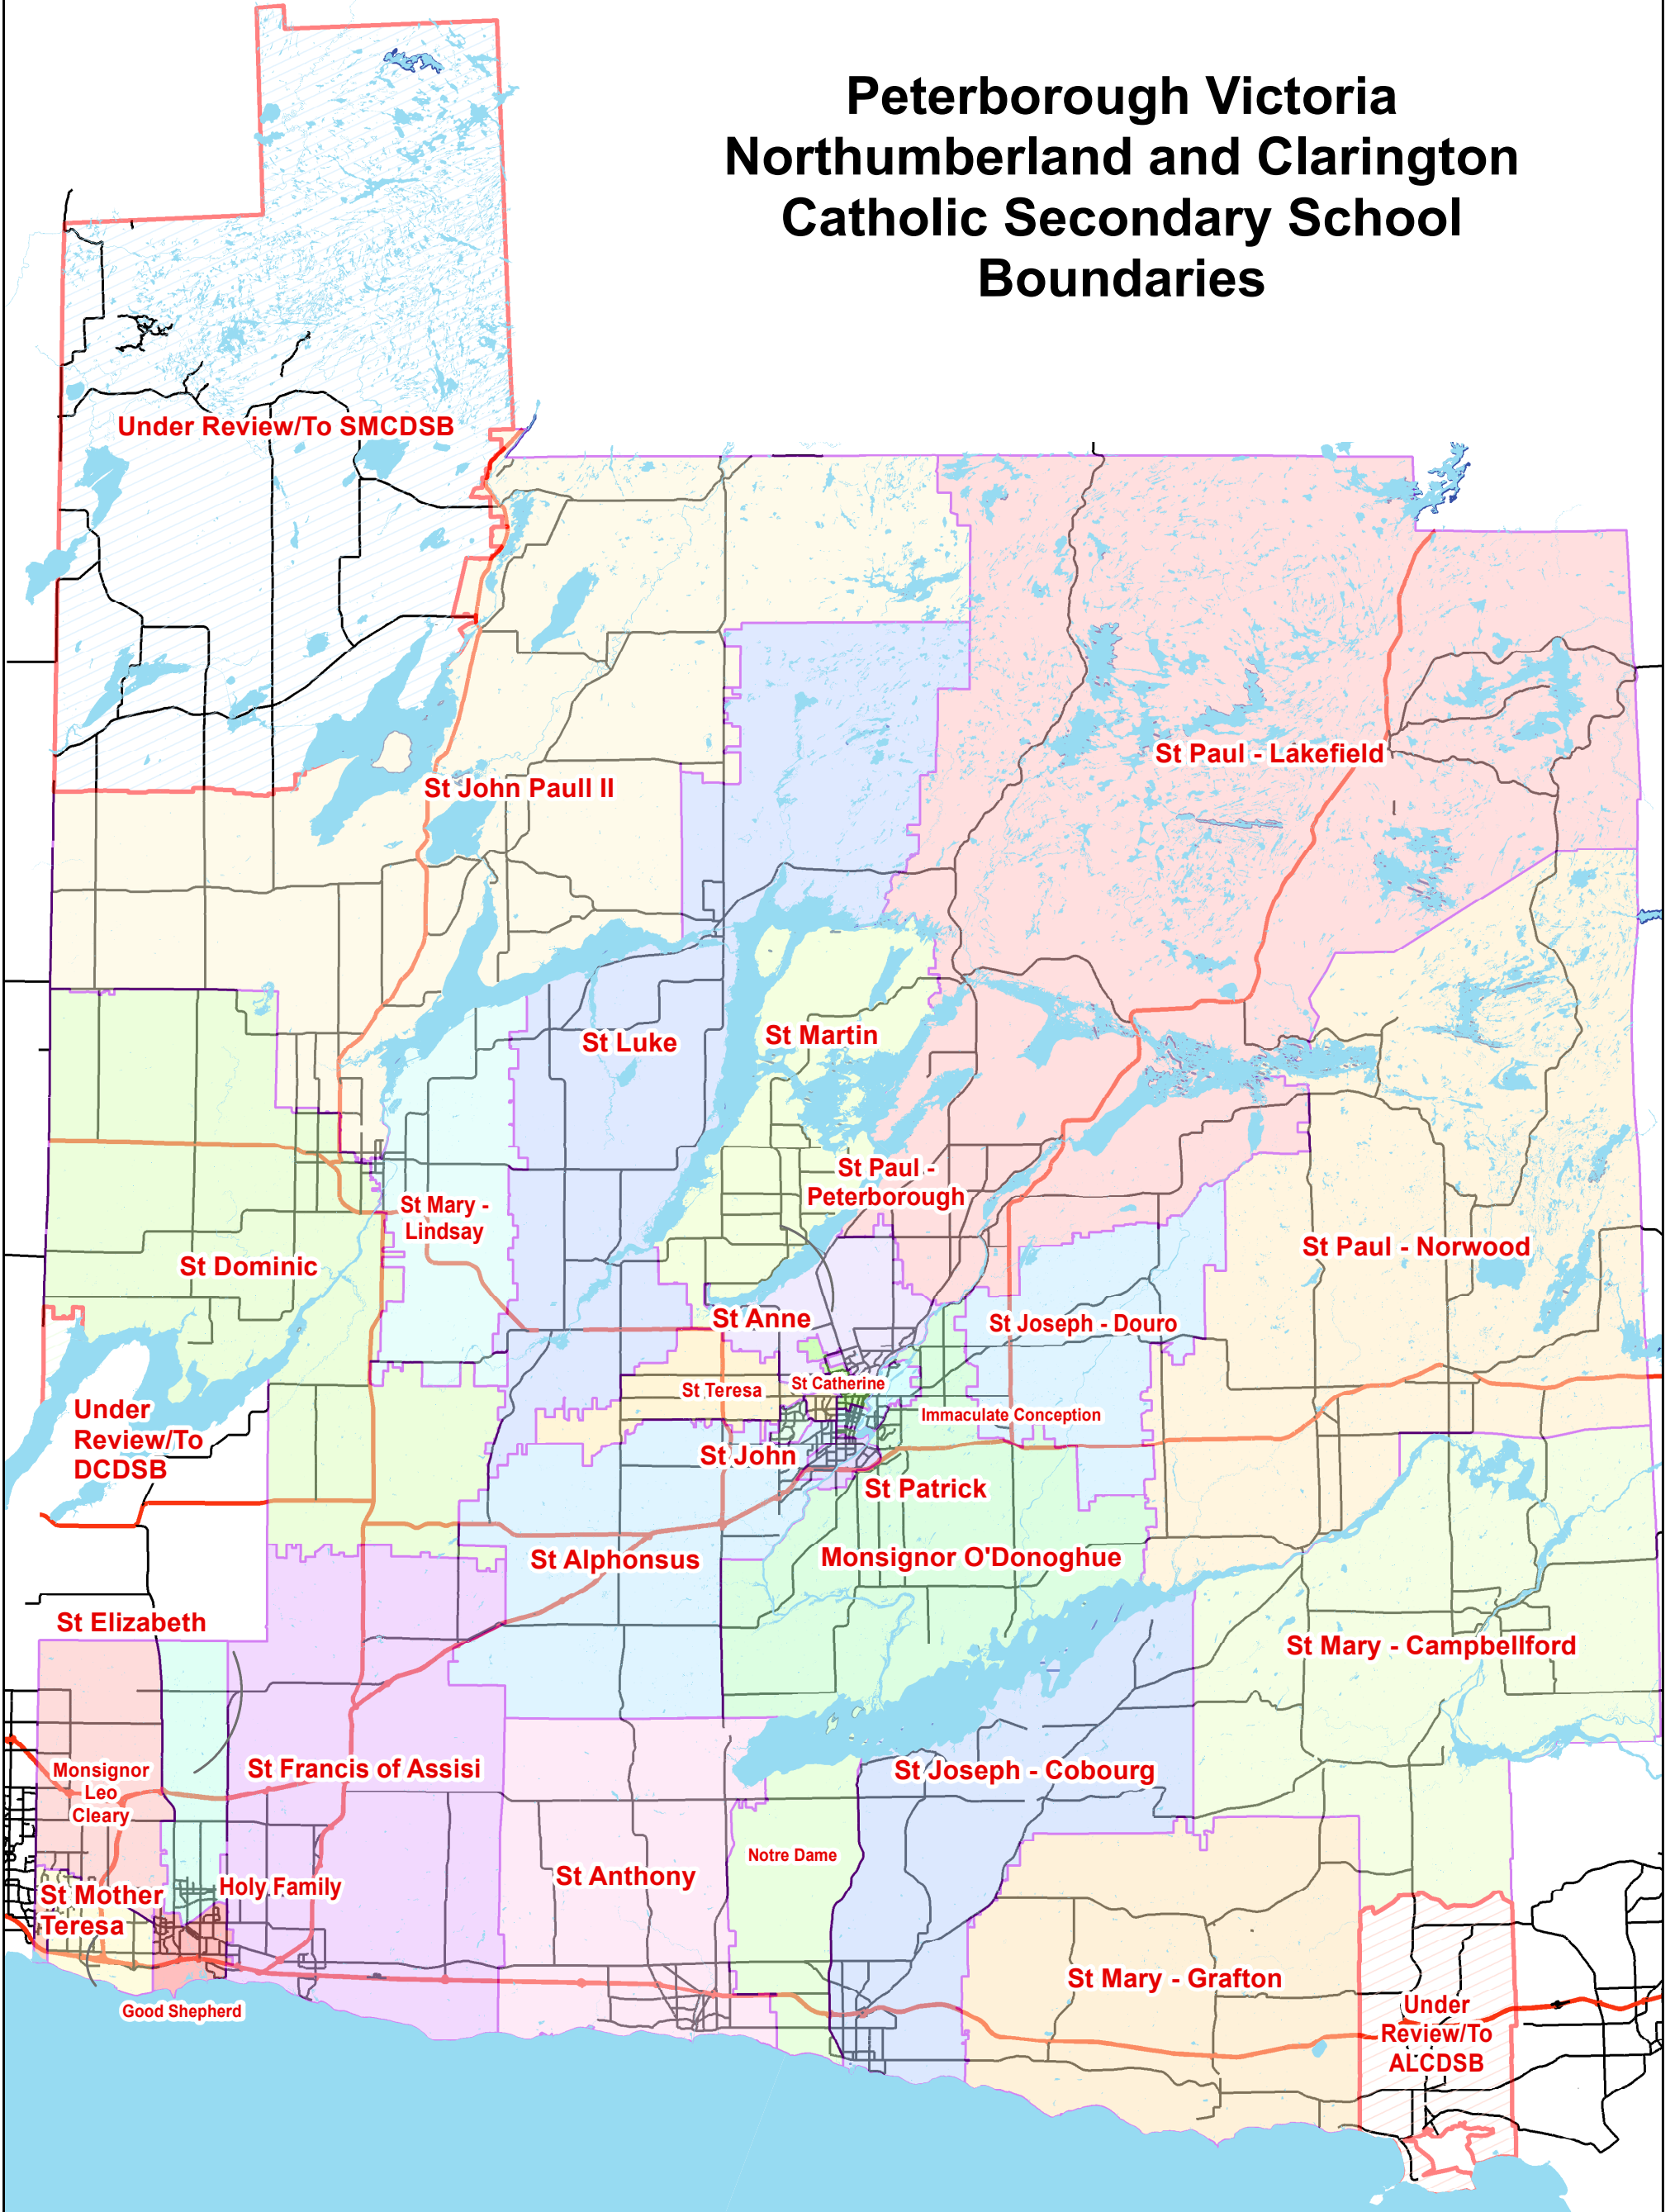

# Peterborough Victoria Northumberland and Clarington Catholic Secondary School Boundaries

**Disclaimer:**  
 The Peterborough Victoria Northumberland Clarington Catholic District School Board (Board) has provided these maps for illustrative purposes only. While the Board makes every effort to ensure the accuracy of these maps, the Board cannot guarantee their accuracy or precision, nor should these maps be used for transportation purposes. The maps are updated periodically and may not include new street information or recent board changes. School attendance boundaries and transportation eligibility should not be made solely based on these maps. Final confirmation of school attendance and transportation eligibility should be made with the Board's planning or transportation departments. This map was produced by the Board using data supplied under license by the Ontario GeoHub, His Majesty the King in right of Ontario by the Ministry of Natural Resources and Forestry.