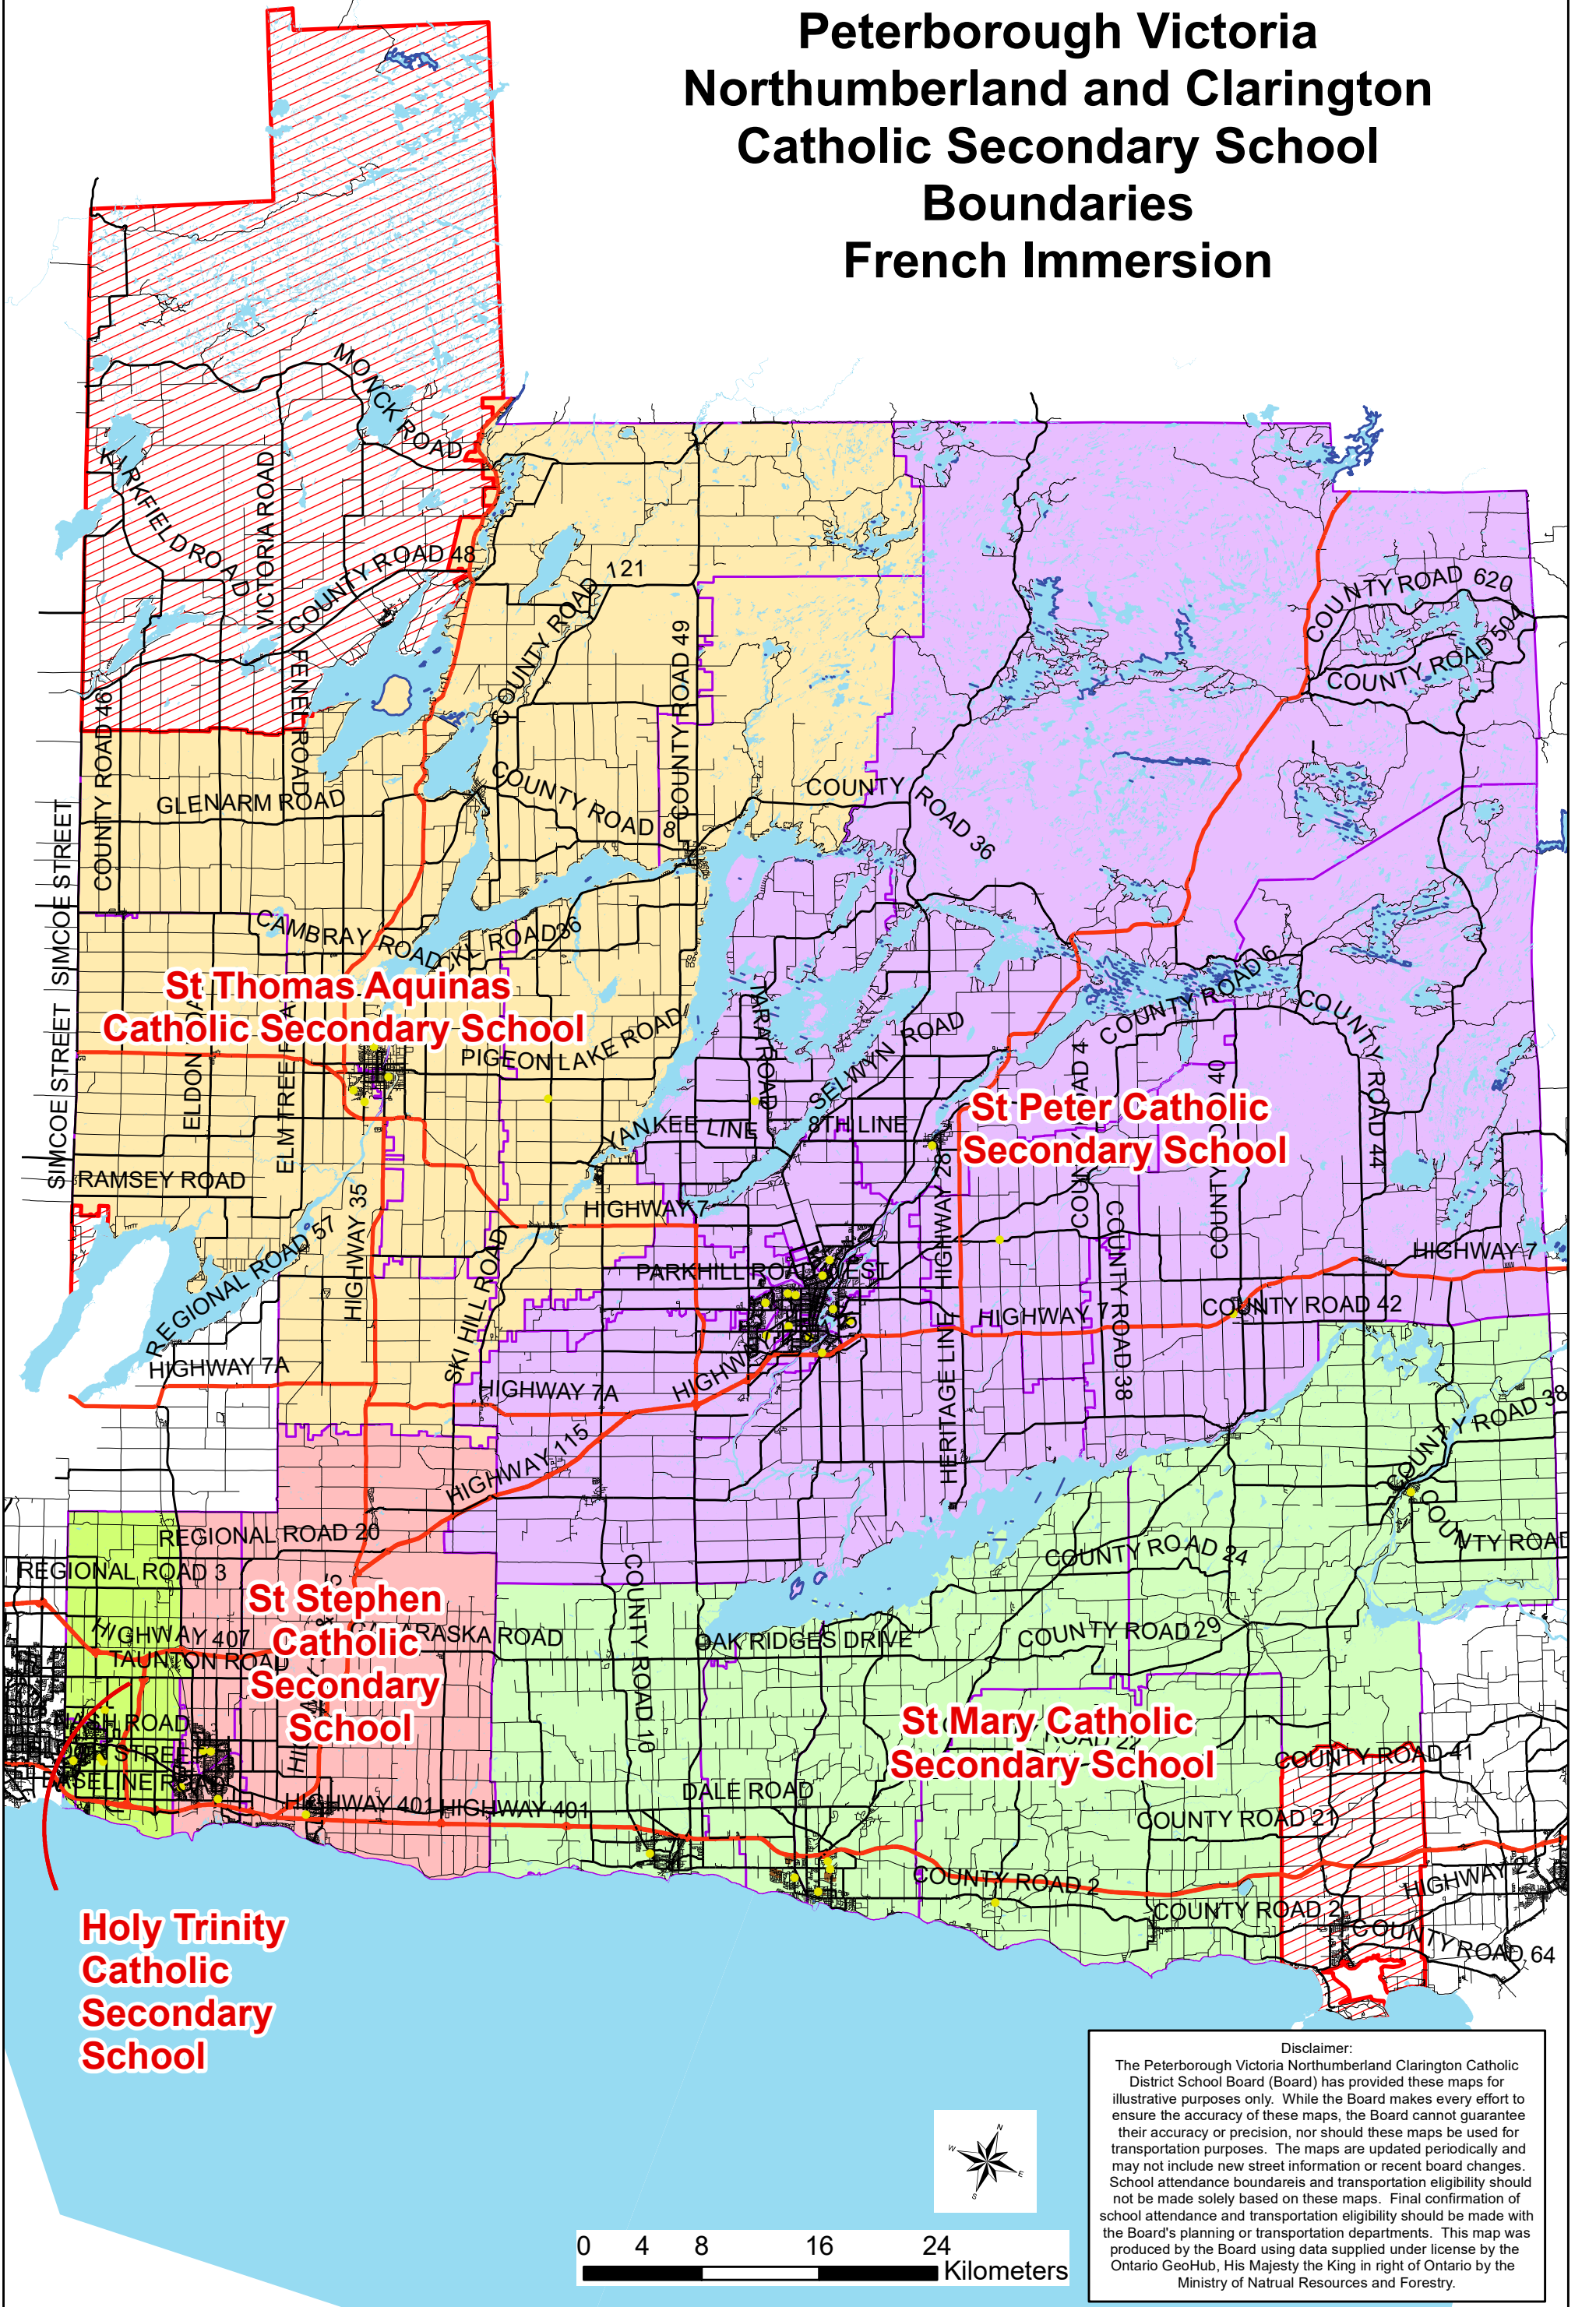

Peterborough Victoria Northumberland and Clarington Catholic Secondary School Boundaries French Immersion

**St. Thomas Aquinas
Catholic Secondary School**

**St. Peter Catholic
Secondary School**

**St. Stephen
Catholic
Secondary
School**

**St. Mary Catholic
Secondary School**

**Holy Trinity
Catholic
Secondary
School**

Disclaimer:
The Peterborough Victoria Northumberland Clarington Catholic District School Board (Board) has provided these maps for illustrative purposes only. While the Board makes every effort to ensure the accuracy of these maps, the Board cannot guarantee their accuracy or precision, nor should these maps be used for transportation purposes. The maps are updated periodically and may not include new street information or recent board changes. School attendance boundaries and transportation eligibility should not be made solely based on these maps. Final confirmation of school attendance and transportation eligibility should be made with the Board's planning or transportation departments. This map was produced by the Board using data supplied under license by the Ontario GeoHub, His Majesty the King in right of Ontario by the Ministry of Natural Resources and Forestry.

0 4 8 16 24 Kilometers