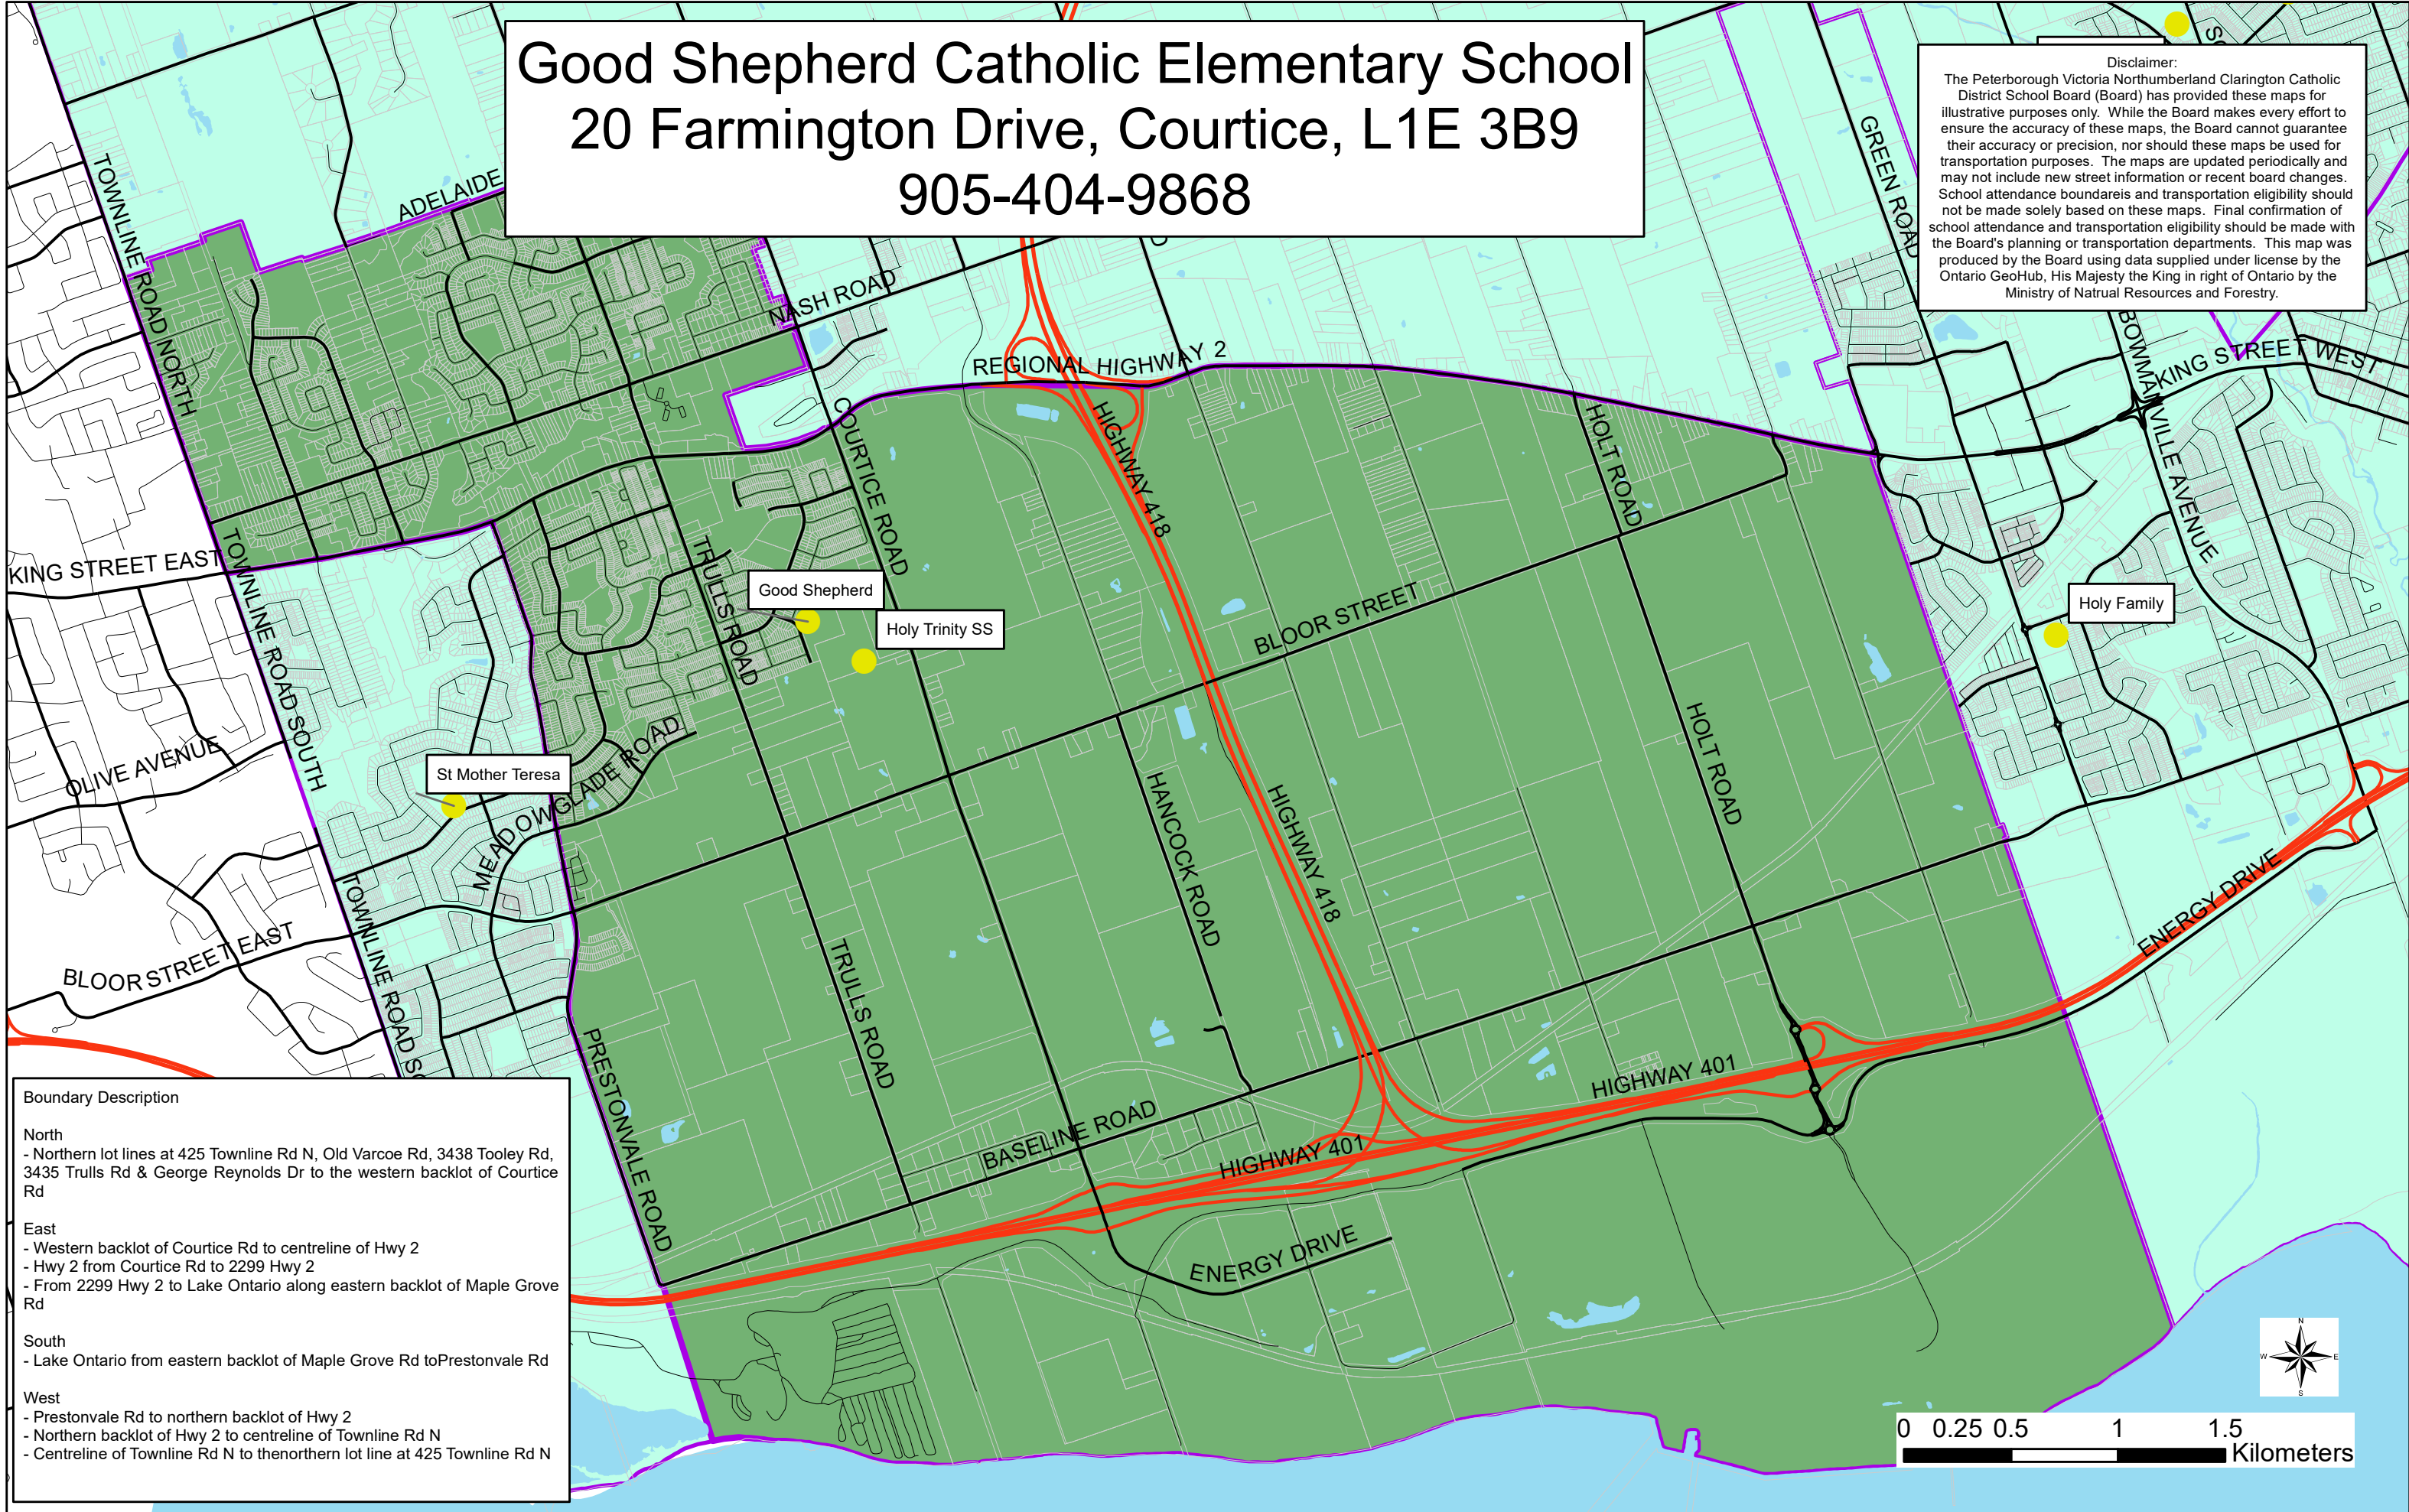

Good Shepherd Catholic Elementary School
20 Farmington Drive, Courtice, L1E 3B9
905-404-9868

Disclaimer:
 The Peterborough Victoria Northumberland Clarington Catholic District School Board (Board) has provided these maps for illustrative purposes only. While the Board makes every effort to ensure the accuracy of these maps, the Board cannot guarantee their accuracy or precision, nor should these maps be used for transportation purposes. The maps are updated periodically and may not include new street information or recent board changes. School attendance boundaries and transportation eligibility should not be made solely based on these maps. Final confirmation of school attendance and transportation eligibility should be made with the Board's planning or transportation departments. This map was produced by the Board using data supplied under license by the Ontario GeoHub, His Majesty the King in right of Ontario by the Ministry of Natural Resources and Forestry.

Boundary Description

North
 - Northern lot lines at 425 Townline Rd N, Old Varcoe Rd, 3438 Tooley Rd, 3435 Trulls Rd & George Reynolds Dr to the western backlot of Courtice Rd

East
 - Western backlot of Courtice Rd to centreline of Hwy 2
 - Hwy 2 from Courtice Rd to 2299 Hwy 2
 - From 2299 Hwy 2 to Lake Ontario along eastern backlot of Maple Grove Rd

South
 - Lake Ontario from eastern backlot of Maple Grove Rd to Prestonvale Rd

West
 - Prestonvale Rd to northern backlot of Hwy 2
 - Northern backlot of Hwy 2 to centreline of Townline Rd N
 - Centreline of Townline Rd N to thenorthern lot line at 425 Townline Rd N