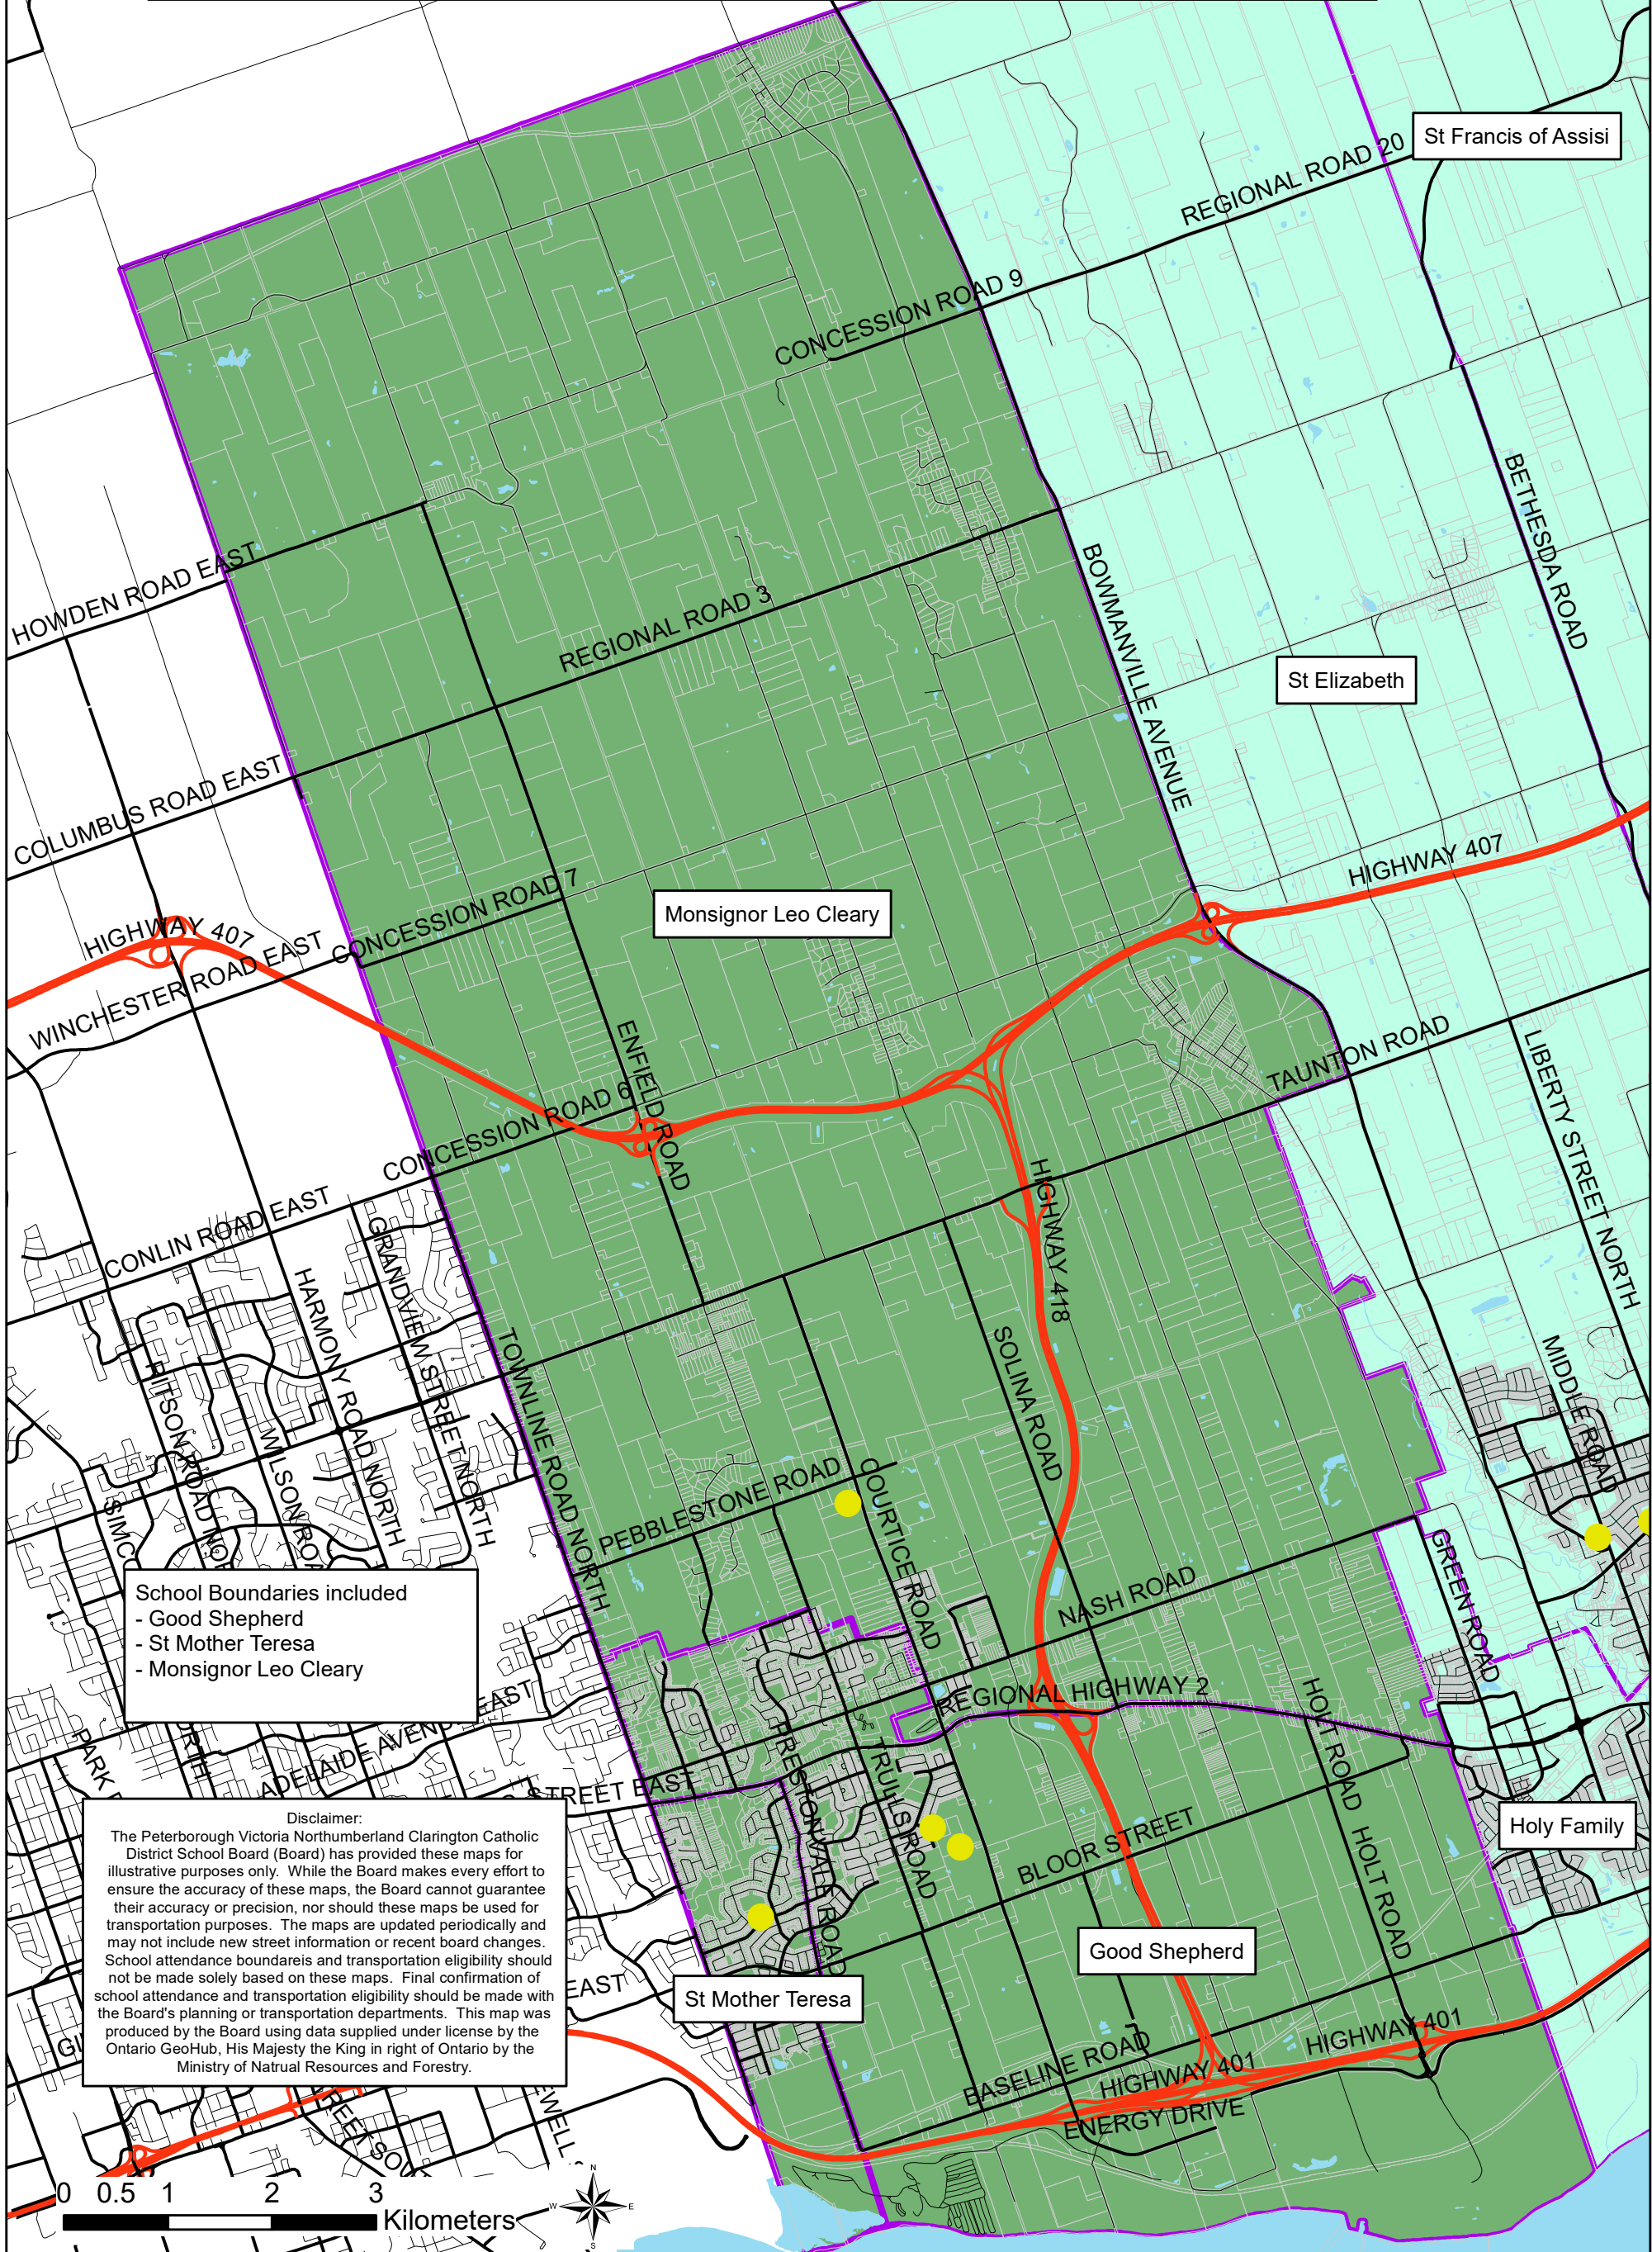

# Good Shepherd Catholic Elementary School French Immersion Program

20 Farmington Drive, Courtice, L1E 3B9  
905-404-9868

- School Boundaries included
- Good Shepherd
  - St Mother Teresa
  - Monsignor Leo Cleary

**Disclaimer:**  
The Peterborough Victoria Northumberland Clarington Catholic District School Board (Board) has provided these maps for illustrative purposes only. While the Board makes every effort to ensure the accuracy of these maps, the Board cannot guarantee their accuracy or precision, nor should these maps be used for transportation purposes. The maps are updated periodically and may not include new street information or recent board changes. School attendance boundaries and transportation eligibility should not be made solely based on these maps. Final confirmation of school attendance and transportation eligibility should be made with the Board's planning or transportation departments. This map was produced by the Board using data supplied under license by the Ontario GeoHub, His Majesty the King in right of Ontario by the Ministry of Natural Resources and Forestry.