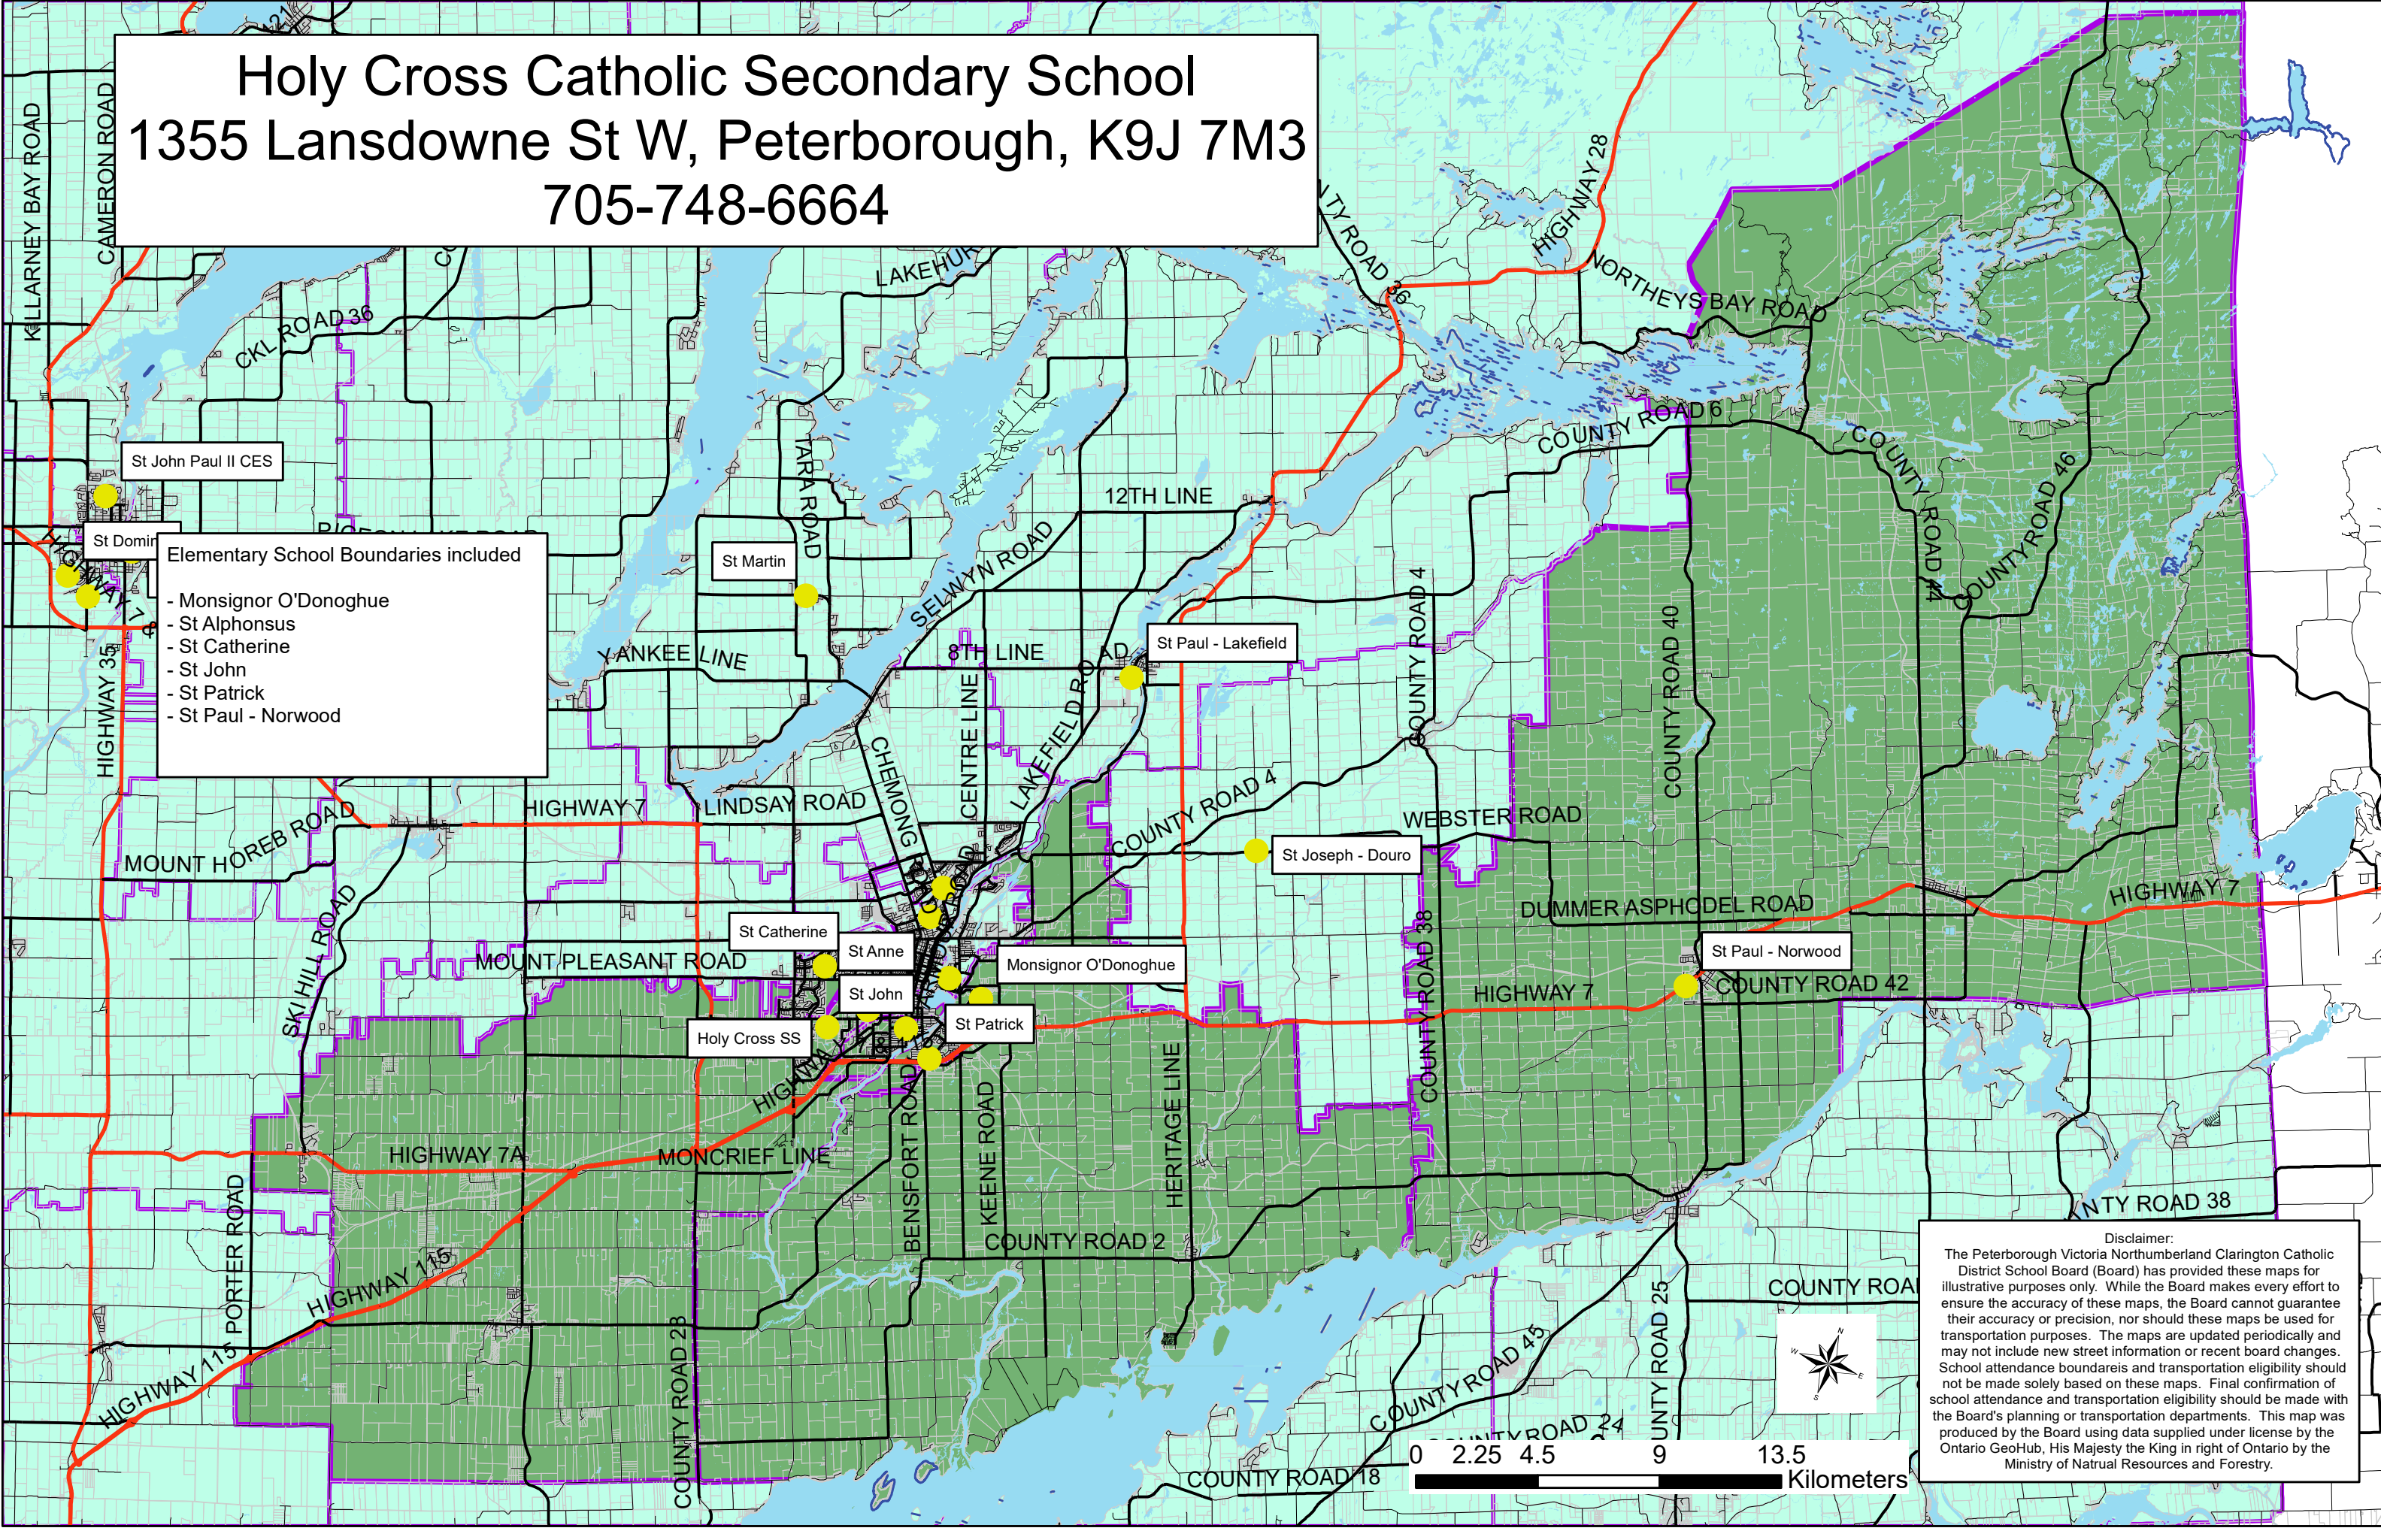

# Holy Cross Catholic Secondary School

1355 Lansdowne St W, Peterborough, K9J 7M3  
705-748-6664

- Elementary School Boundaries included
- Monsignor O'Donoghue
  - St Alphonsus
  - St Catherine
  - St John
  - St Patrick
  - St Paul - Norwood

**Disclaimer:**  
The Peterborough Victoria Northumberland Clarington Catholic District School Board (Board) has provided these maps for illustrative purposes only. While the Board makes every effort to ensure the accuracy of these maps, the Board cannot guarantee their accuracy or precision, nor should these maps be used for transportation purposes. The maps are updated periodically and may not include new street information or recent board changes. School attendance boundaries and transportation eligibility should not be made solely based on these maps. Final confirmation of school attendance and transportation eligibility should be made with the Board's planning or transportation departments. This map was produced by the Board using data supplied under license by the Ontario GeoHub, His Majesty the King in right of Ontario by the Ministry of Natural Resources and Forestry.