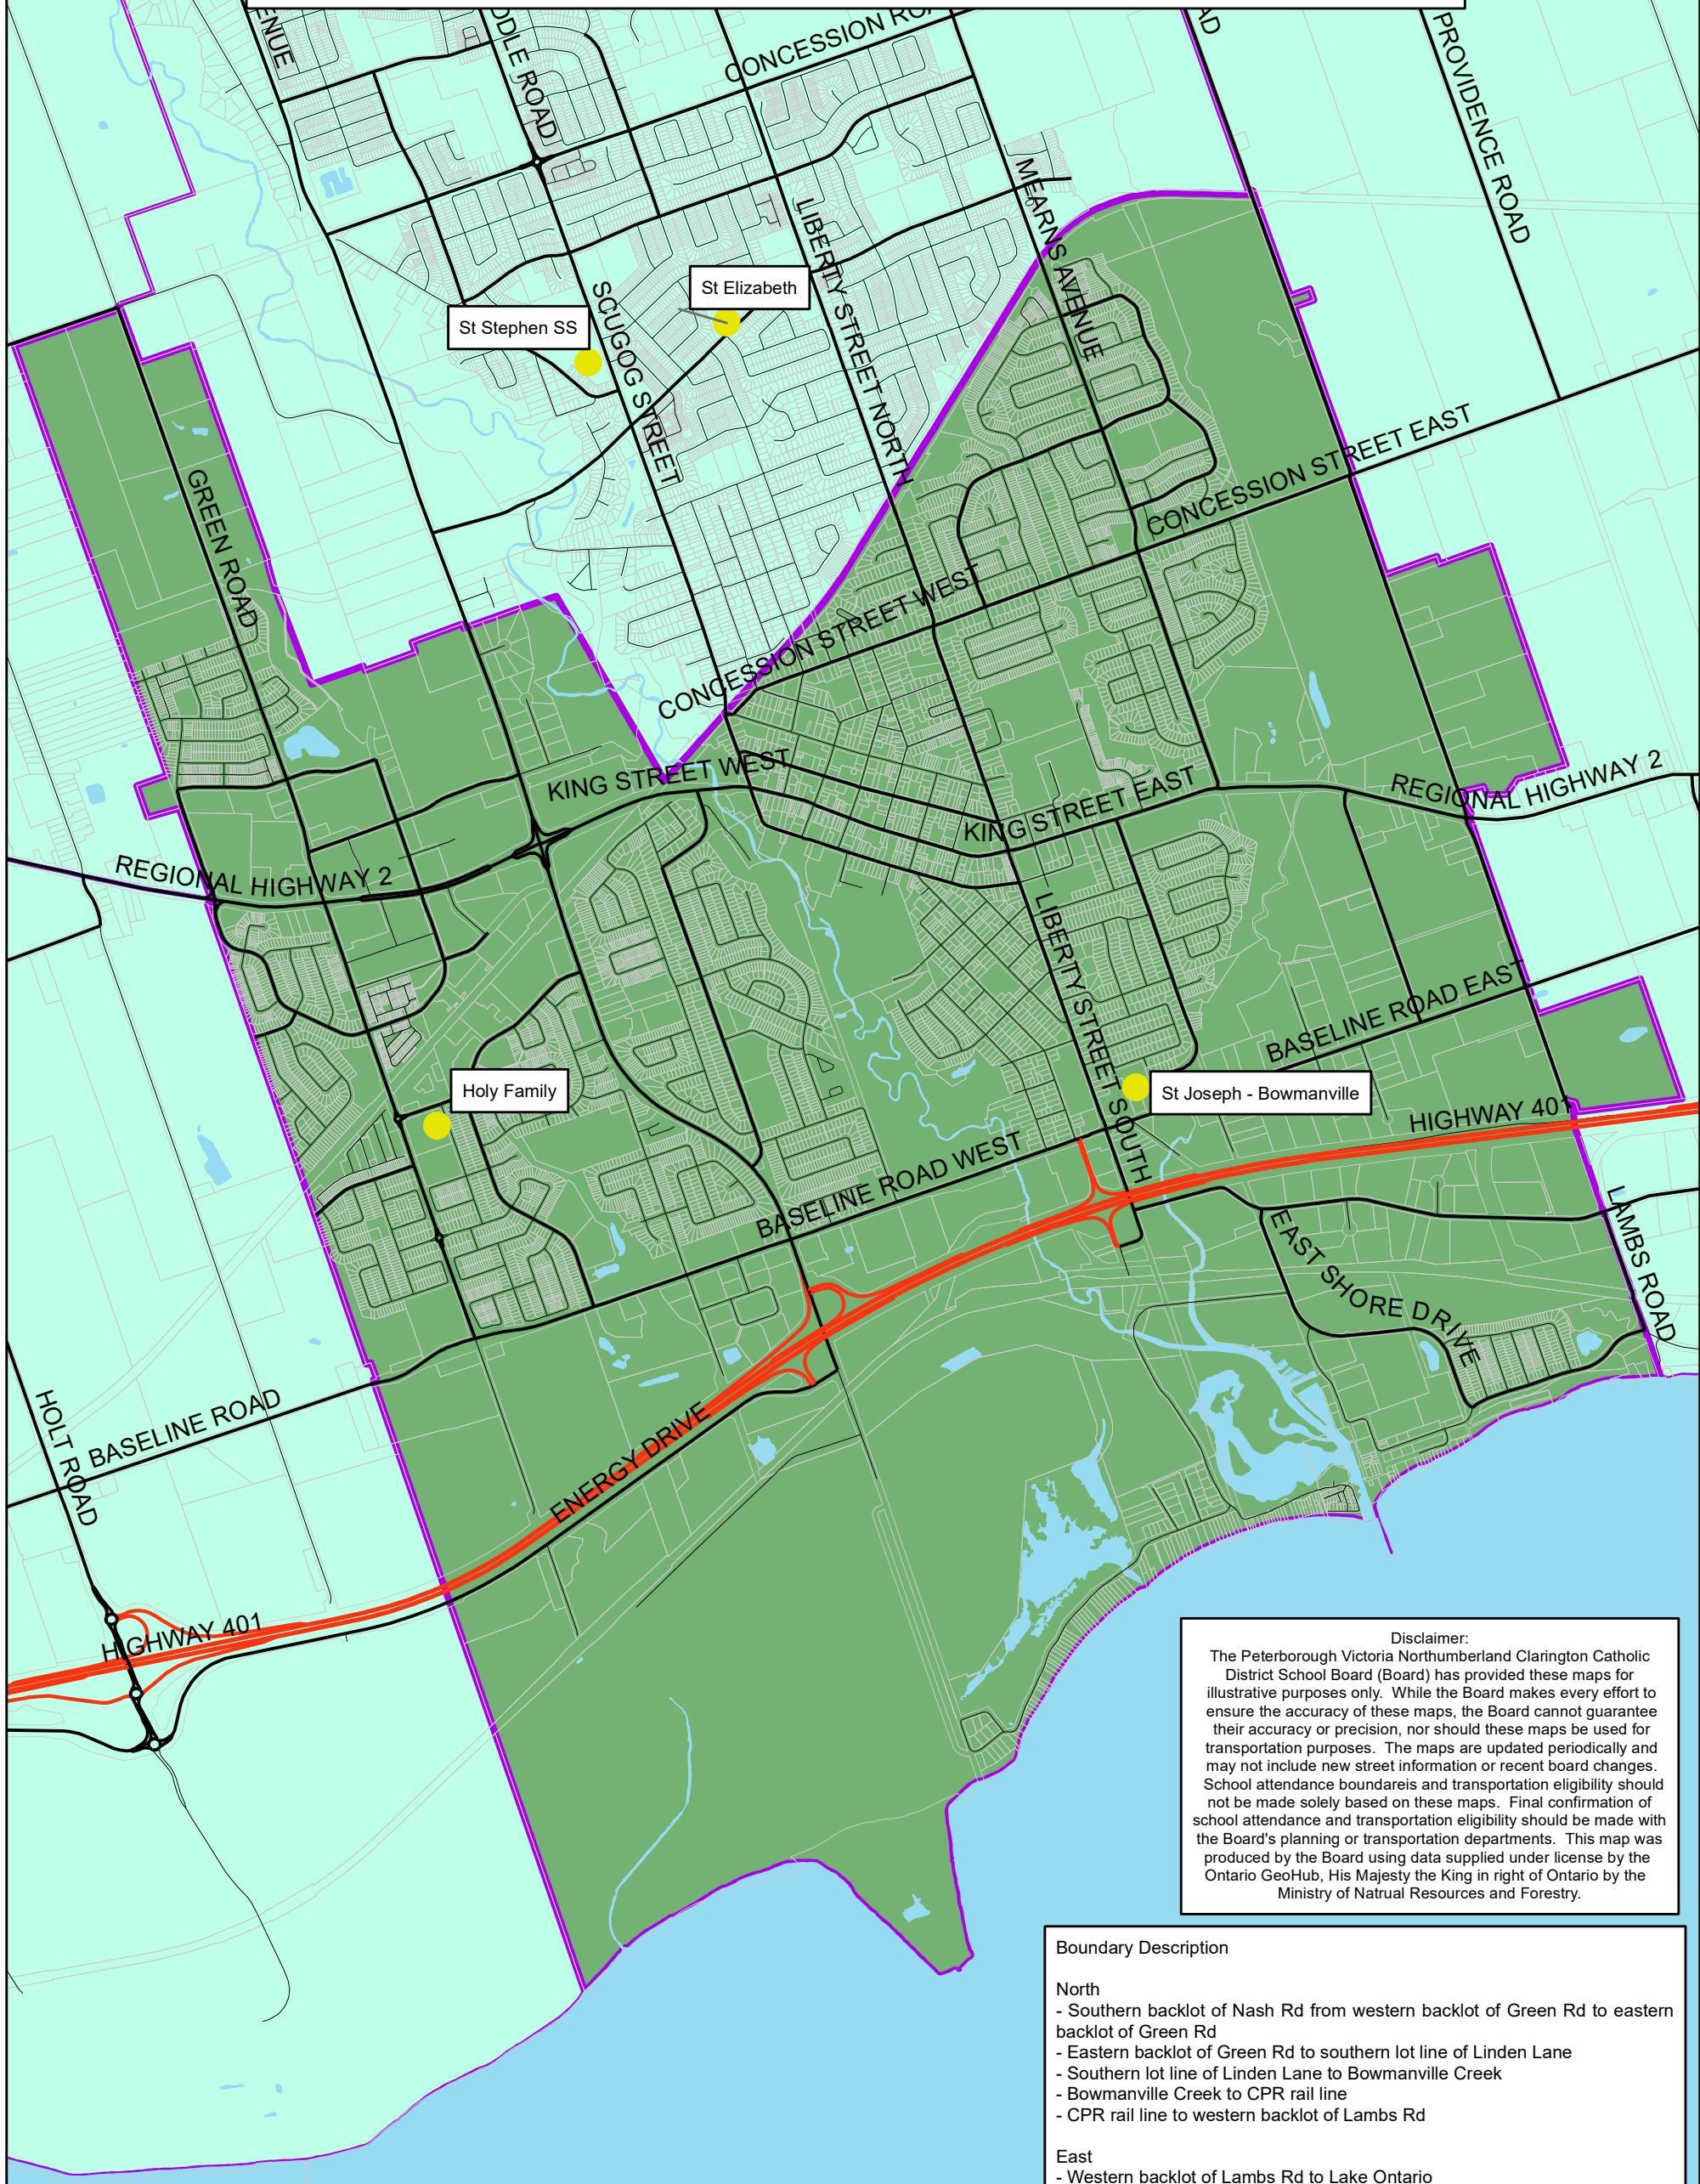

# Holy Family Catholic Elementary School

300 Scugog Street, Bowmanville, L1C 3K2  
905-623-3990

**Disclaimer:**  
The Peterborough Victoria Northumberland Clarington Catholic District School Board (Board) has provided these maps for illustrative purposes only. While the Board makes every effort to ensure the accuracy of these maps, the Board cannot guarantee their accuracy or precision, nor should these maps be used for transportation purposes. The maps are updated periodically and may not include new street information or recent board changes. School attendance boundaries and transportation eligibility should not be made solely based on these maps. Final confirmation of school attendance and transportation eligibility should be made with the Board's planning or transportation departments. This map was produced by the Board using data supplied under license by the Ontario GeoHub, His Majesty the King in right of Ontario by the Ministry of Natural Resources and Forestry.

**Boundary Description**

**North**  
 - Southern backlot of Nash Rd from western backlot of Green Rd to eastern backlot of Green Rd  
 - Eastern backlot of Green Rd to southern lot line of Linden Lane  
 - Southern lot line of Linden Lane to Bowmanville Creek  
 - Bowmanville Creek to CPR rail line  
 - CPR rail line to western backlot of Lambs Rd

**East**  
 - Western backlot of Lambs Rd to Lake Ontario

**South**  
 - Lake Ontario from western backlot of Lambs Rd to eastern backlot of Maple Grove Rd

**West**  
 - Eastern backlot of Maple Grove Rd from Lake Ontario to southern backlot of Nash Rd