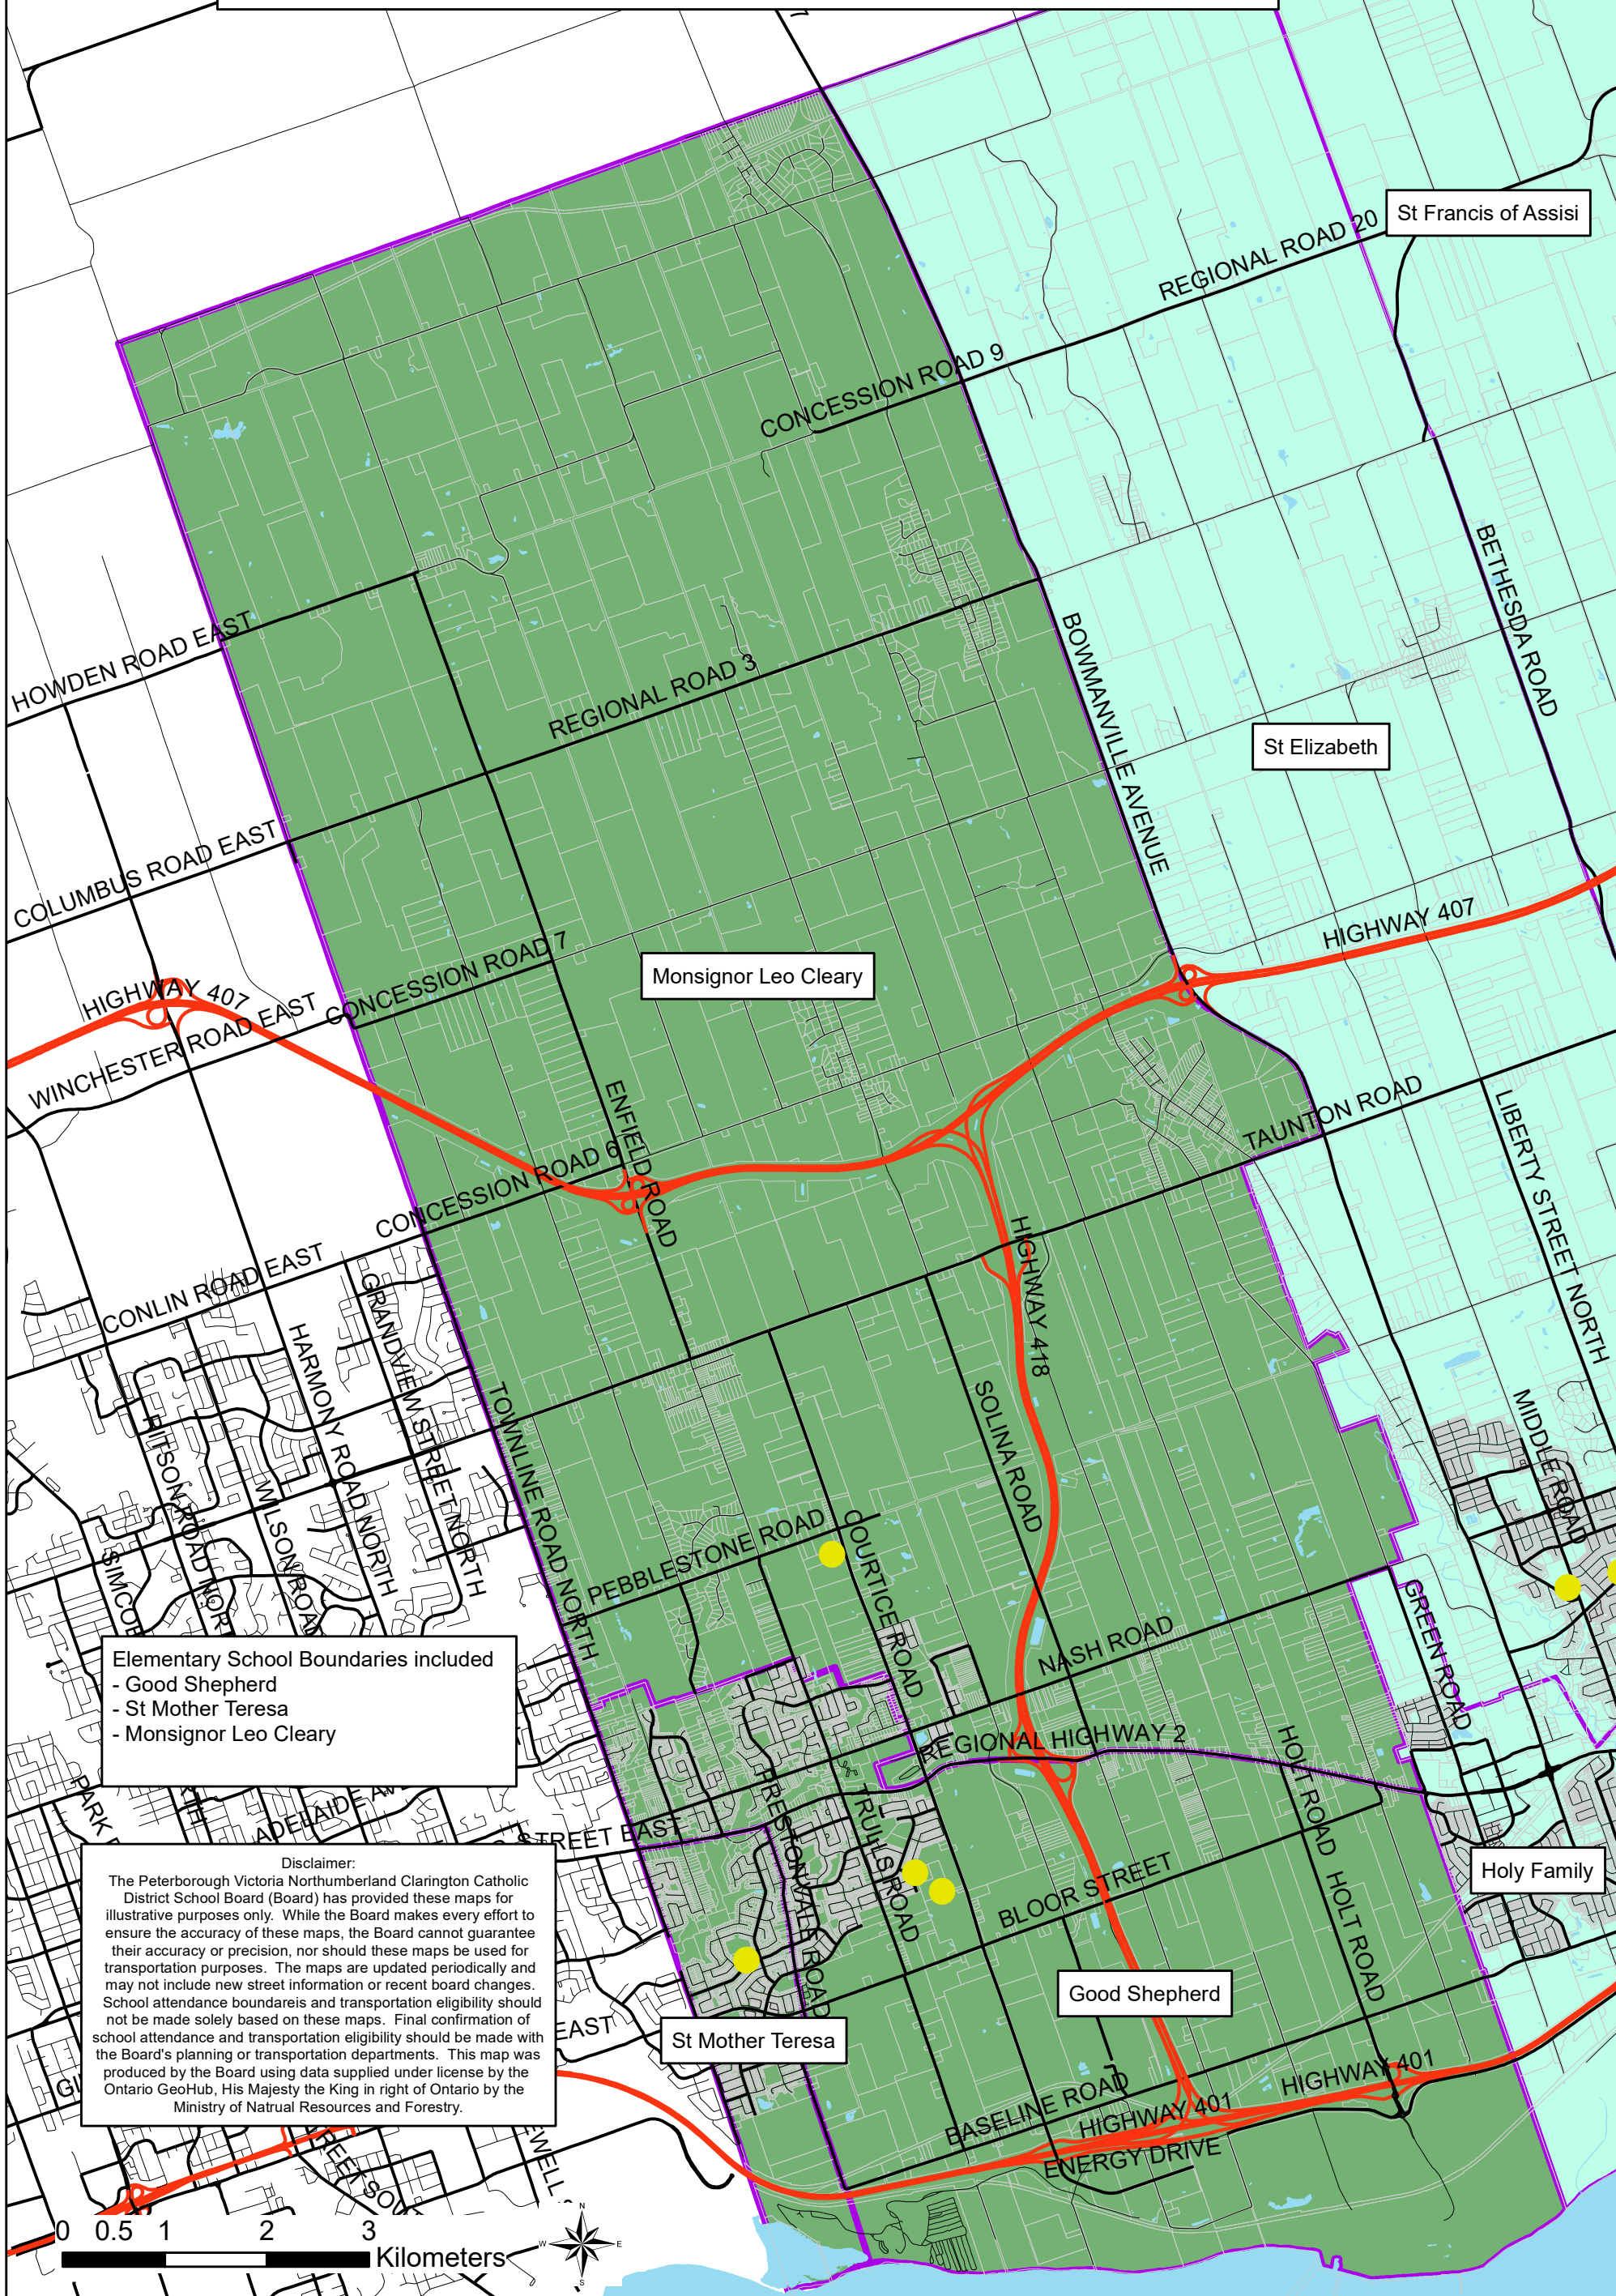

Holy Trinity Catholic Secondary School

2260 Courtice Rd, Courtice, L1E 2M8
905-404-9349

St Francis of Assisi

St Elizabeth

Monsignor Leo Cleary

Holy Family

Good Shepherd

St Mother Teresa

Elementary School Boundaries included

- Good Shepherd
- St Mother Teresa
- Monsignor Leo Cleary

Disclaimer:
The Peterborough Victoria Northumberland Clarington Catholic District School Board (Board) has provided these maps for illustrative purposes only. While the Board makes every effort to ensure the accuracy of these maps, the Board cannot guarantee their accuracy or precision, nor should these maps be used for transportation purposes. The maps are updated periodically and may not include new street information or recent board changes. School attendance boundaries and transportation eligibility should not be made solely based on these maps. Final confirmation of school attendance and transportation eligibility should be made with the Board's planning or transportation departments. This map was produced by the Board using data supplied under license by the Ontario GeoHub, His Majesty the King in right of Ontario by the Ministry of Natural Resources and Forestry.