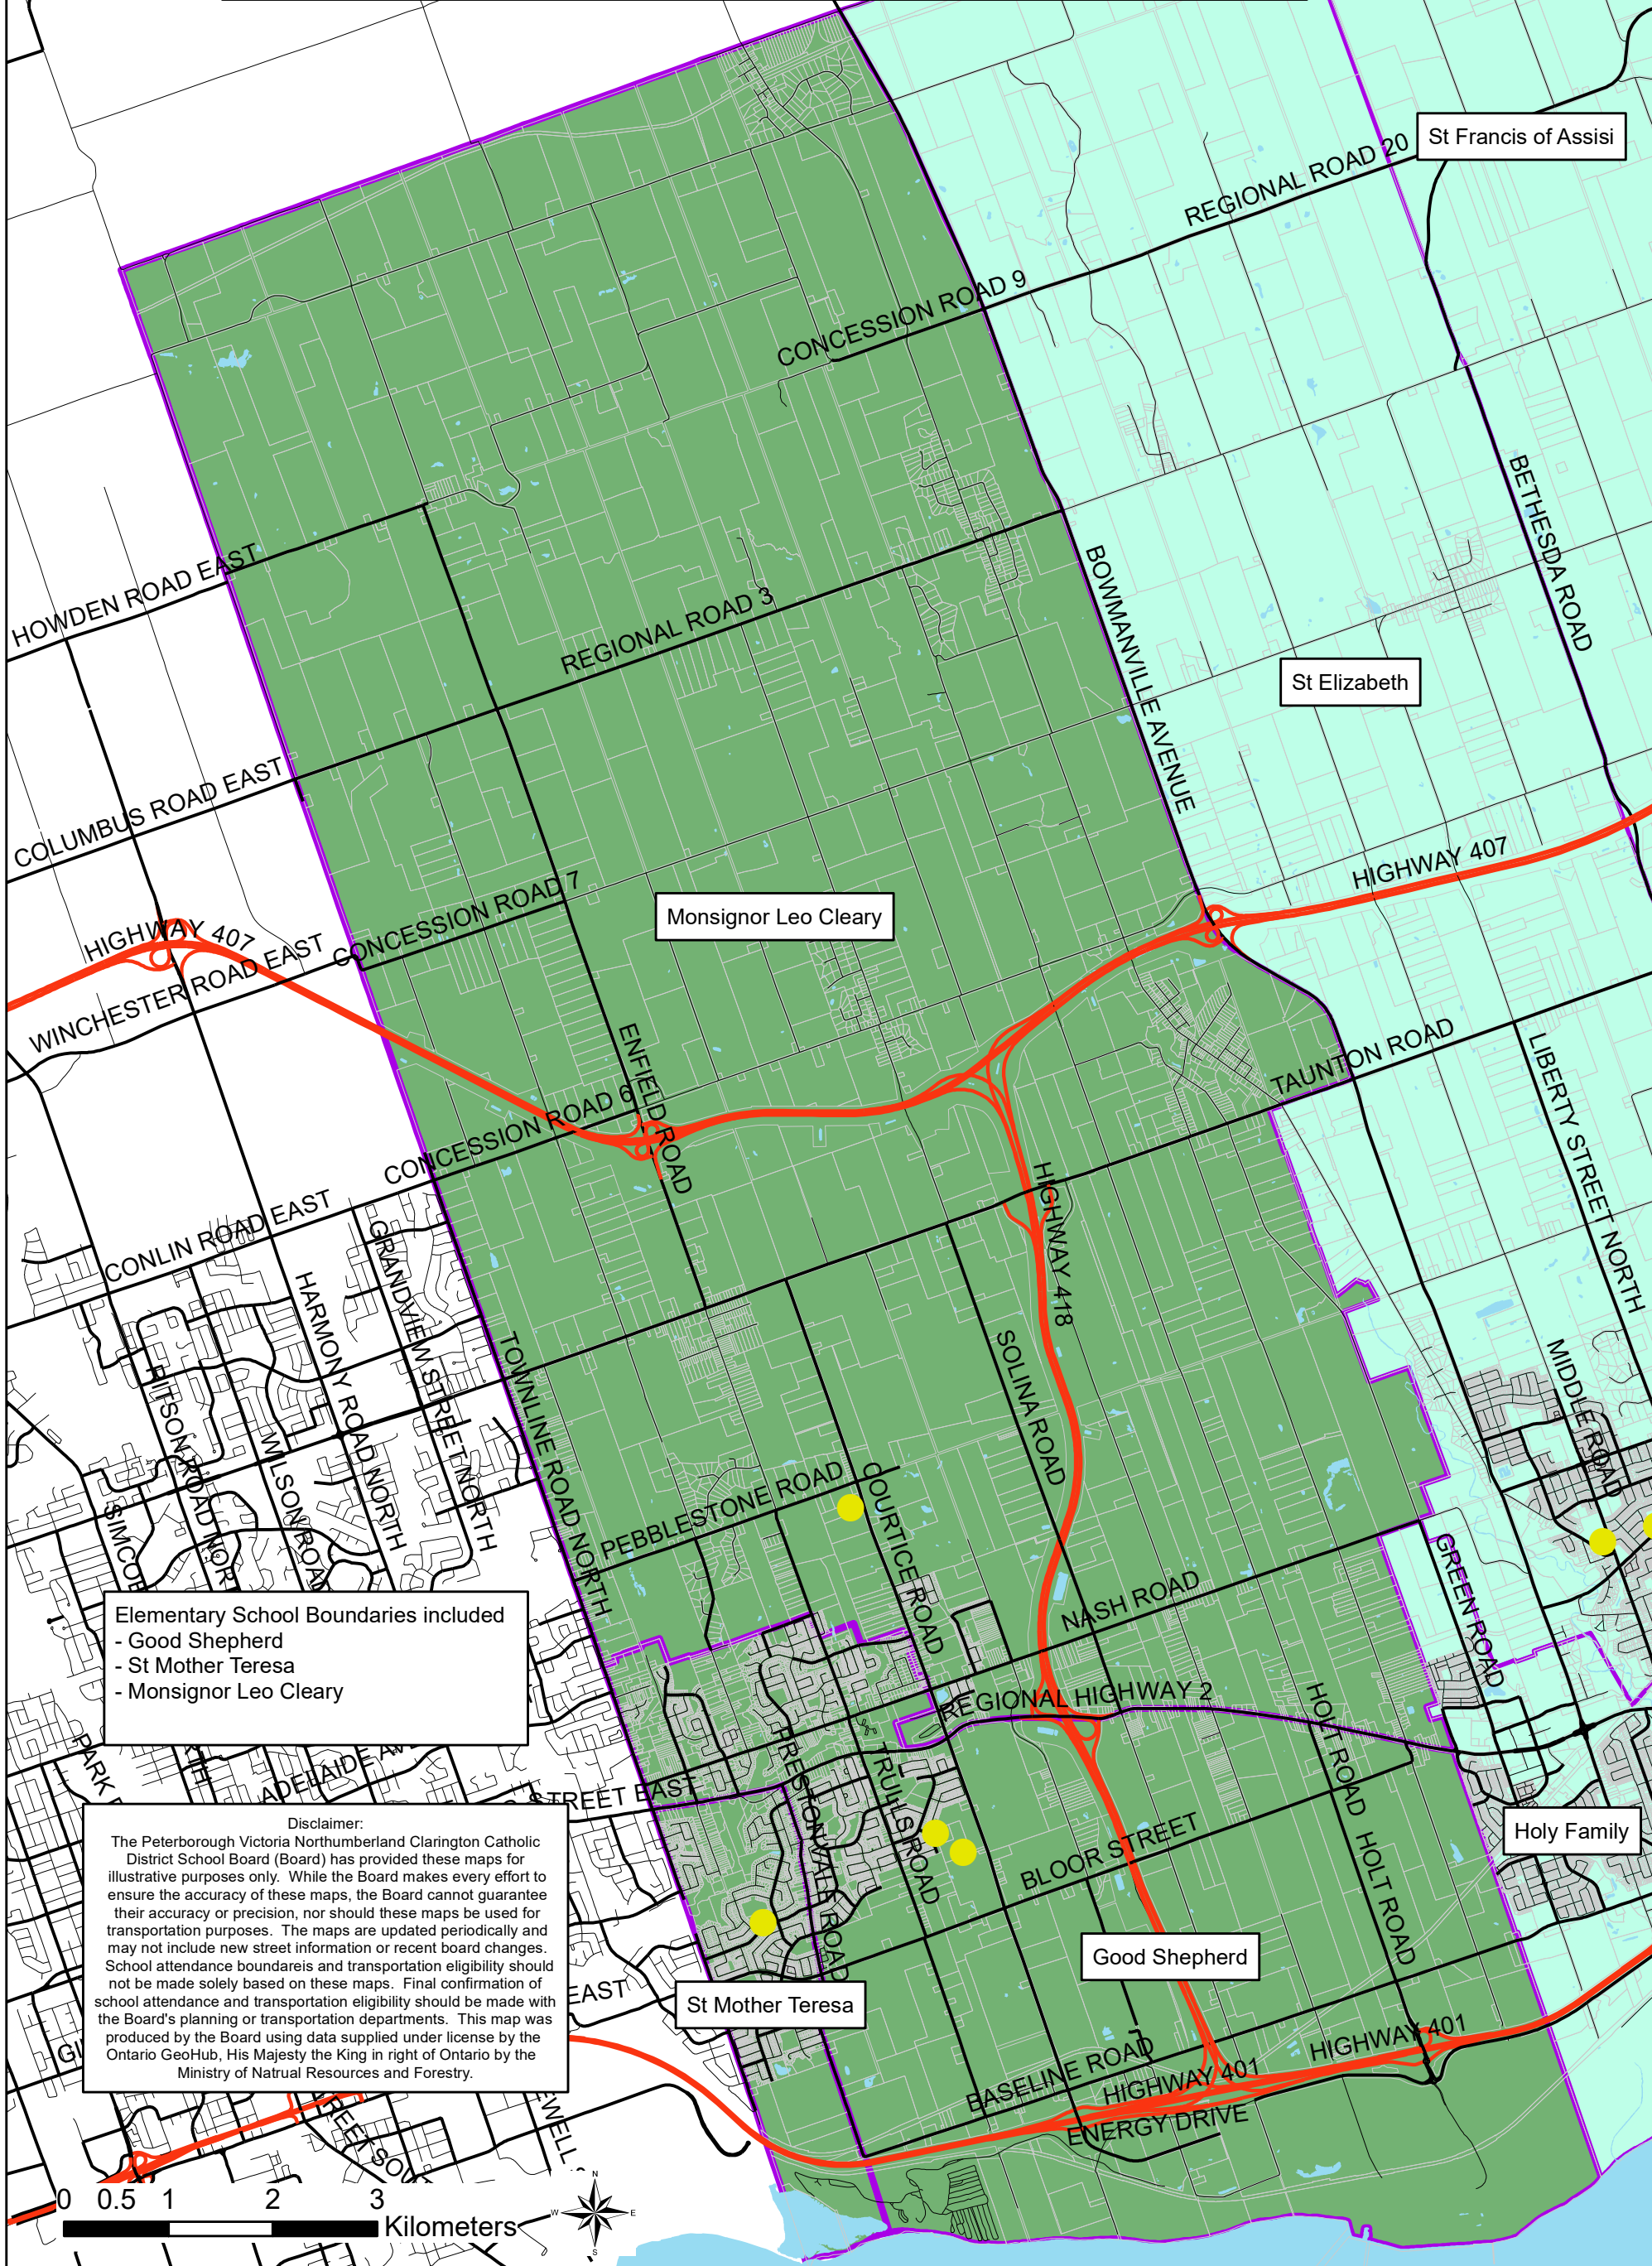

Holy Trinity Catholic Secondary School French Immersion Program

2260 Courtice Rd, Courtice, L1E 2M8
905-404-9349

Elementary School Boundaries included

- Good Shepherd
- St Mother Teresa
- Monsignor Leo Cleary

Disclaimer:
The Peterborough Victoria Northumberland Clarington Catholic District School Board (Board) has provided these maps for illustrative purposes only. While the Board makes every effort to ensure the accuracy of these maps, the Board cannot guarantee their accuracy or precision, nor should these maps be used for transportation purposes. The maps are updated periodically and may not include new street information or recent board changes. School attendance boundaries and transportation eligibility should not be made solely based on these maps. Final confirmation of school attendance and transportation eligibility should be made with the Board's planning or transportation departments. This map was produced by the Board using data supplied under license by the Ontario GeoHub, His Majesty the King in right of Ontario by the Ministry of Natural Resources and Forestry.