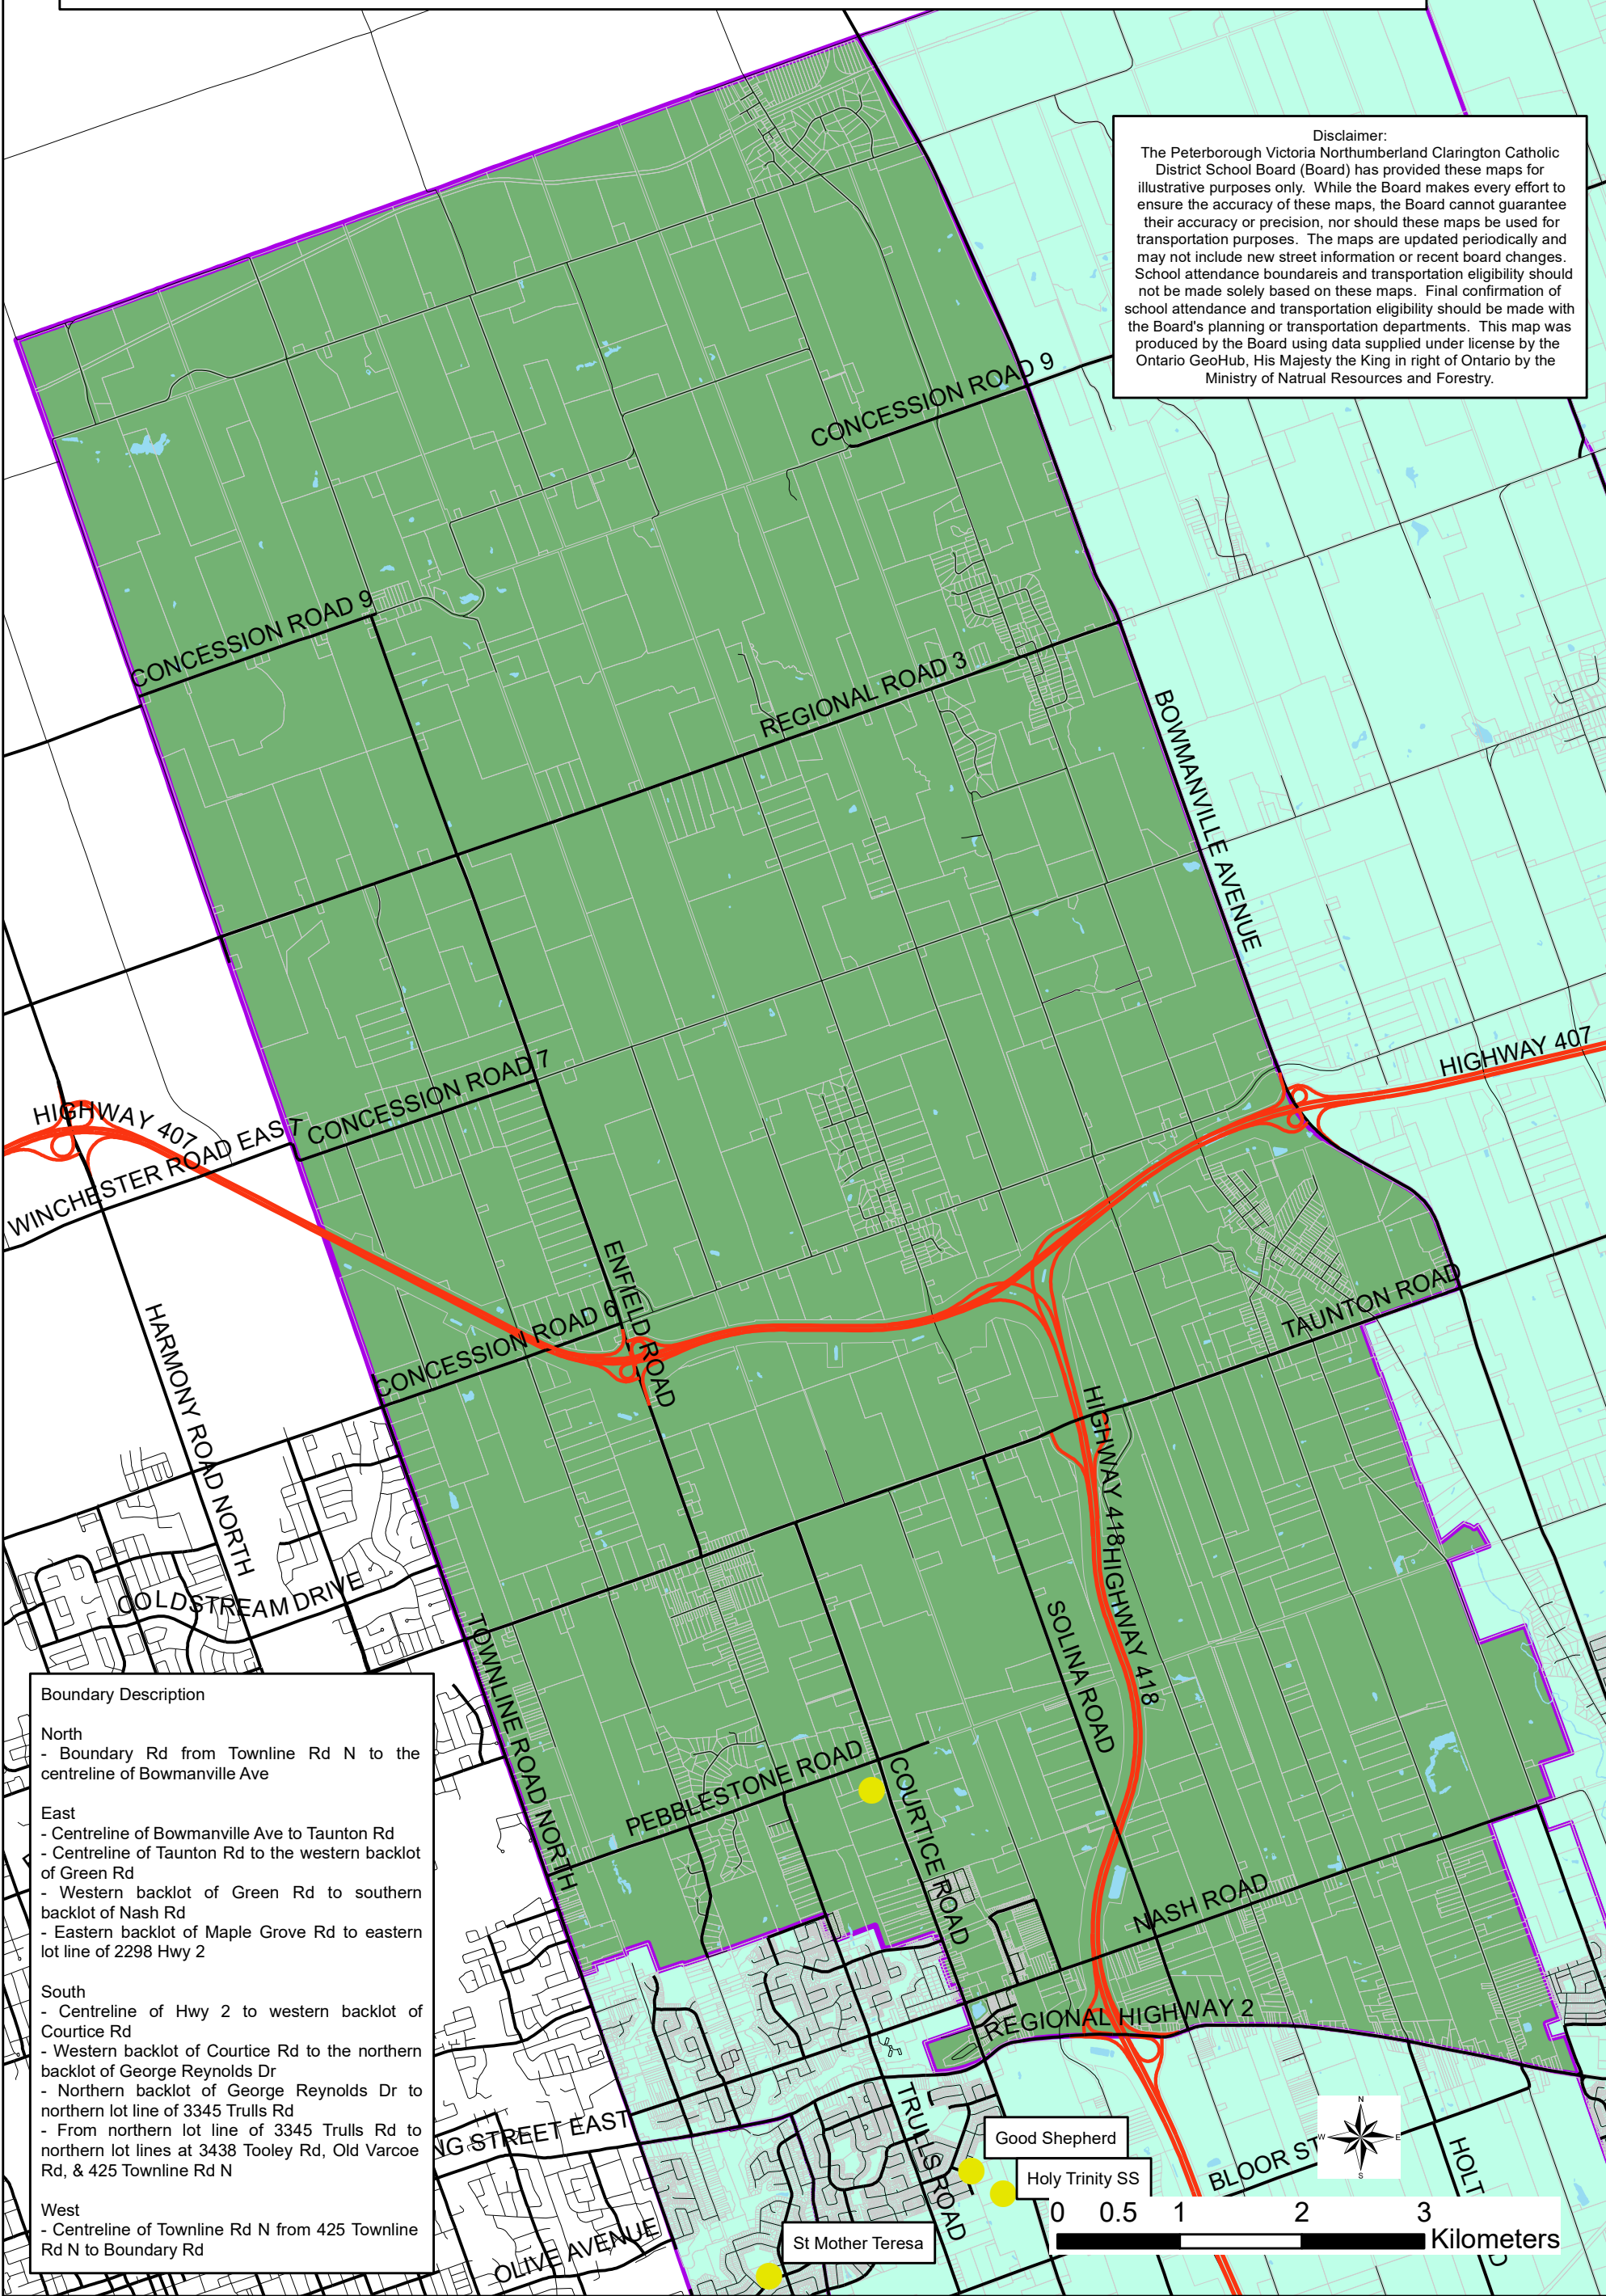

# Monsignor Leo Cleary Catholic Elementary School

3820 Courtice Road, Courtice, L1E 2B5  
905-433-0331

**Disclaimer:**  
The Peterborough Victoria Northumberland Clarington Catholic District School Board (Board) has provided these maps for illustrative purposes only. While the Board makes every effort to ensure the accuracy of these maps, the Board cannot guarantee their accuracy or precision, nor should these maps be used for transportation purposes. The maps are updated periodically and may not include new street information or recent board changes. School attendance boundaries and transportation eligibility should not be made solely based on these maps. Final confirmation of school attendance and transportation eligibility should be made with the Board's planning or transportation departments. This map was produced by the Board using data supplied under license by the Ontario GeoHub, His Majesty the King in right of Ontario by the Ministry of Natural Resources and Forestry.

**Boundary Description**

**North**  
- Boundary Rd from Townline Rd N to the centreline of Bowmanville Ave

**East**  
- Centreline of Bowmanville Ave to Taunton Rd  
- Centreline of Taunton Rd to the western backlot of Green Rd  
- Western backlot of Green Rd to southern backlot of Nash Rd  
- Eastern backlot of Maple Grove Rd to eastern lot line of 2298 Hwy 2

**South**  
- Centreline of Hwy 2 to western backlot of Courtice Rd  
- Western backlot of Courtice Rd to the northern backlot of George Reynolds Dr  
- Northern backlot of George Reynolds Dr to northern lot line of 3345 Trulls Rd  
- From northern lot line of 3345 Trulls Rd to northern lot lines at 3438 Tooley Rd, Old Varcoe Rd, & 425 Townline Rd N

**West**  
- Centreline of Townline Rd N from 425 Townline Rd N to Boundary Rd

St Mother Teresa

Holy Trinity SS

Good Shepherd