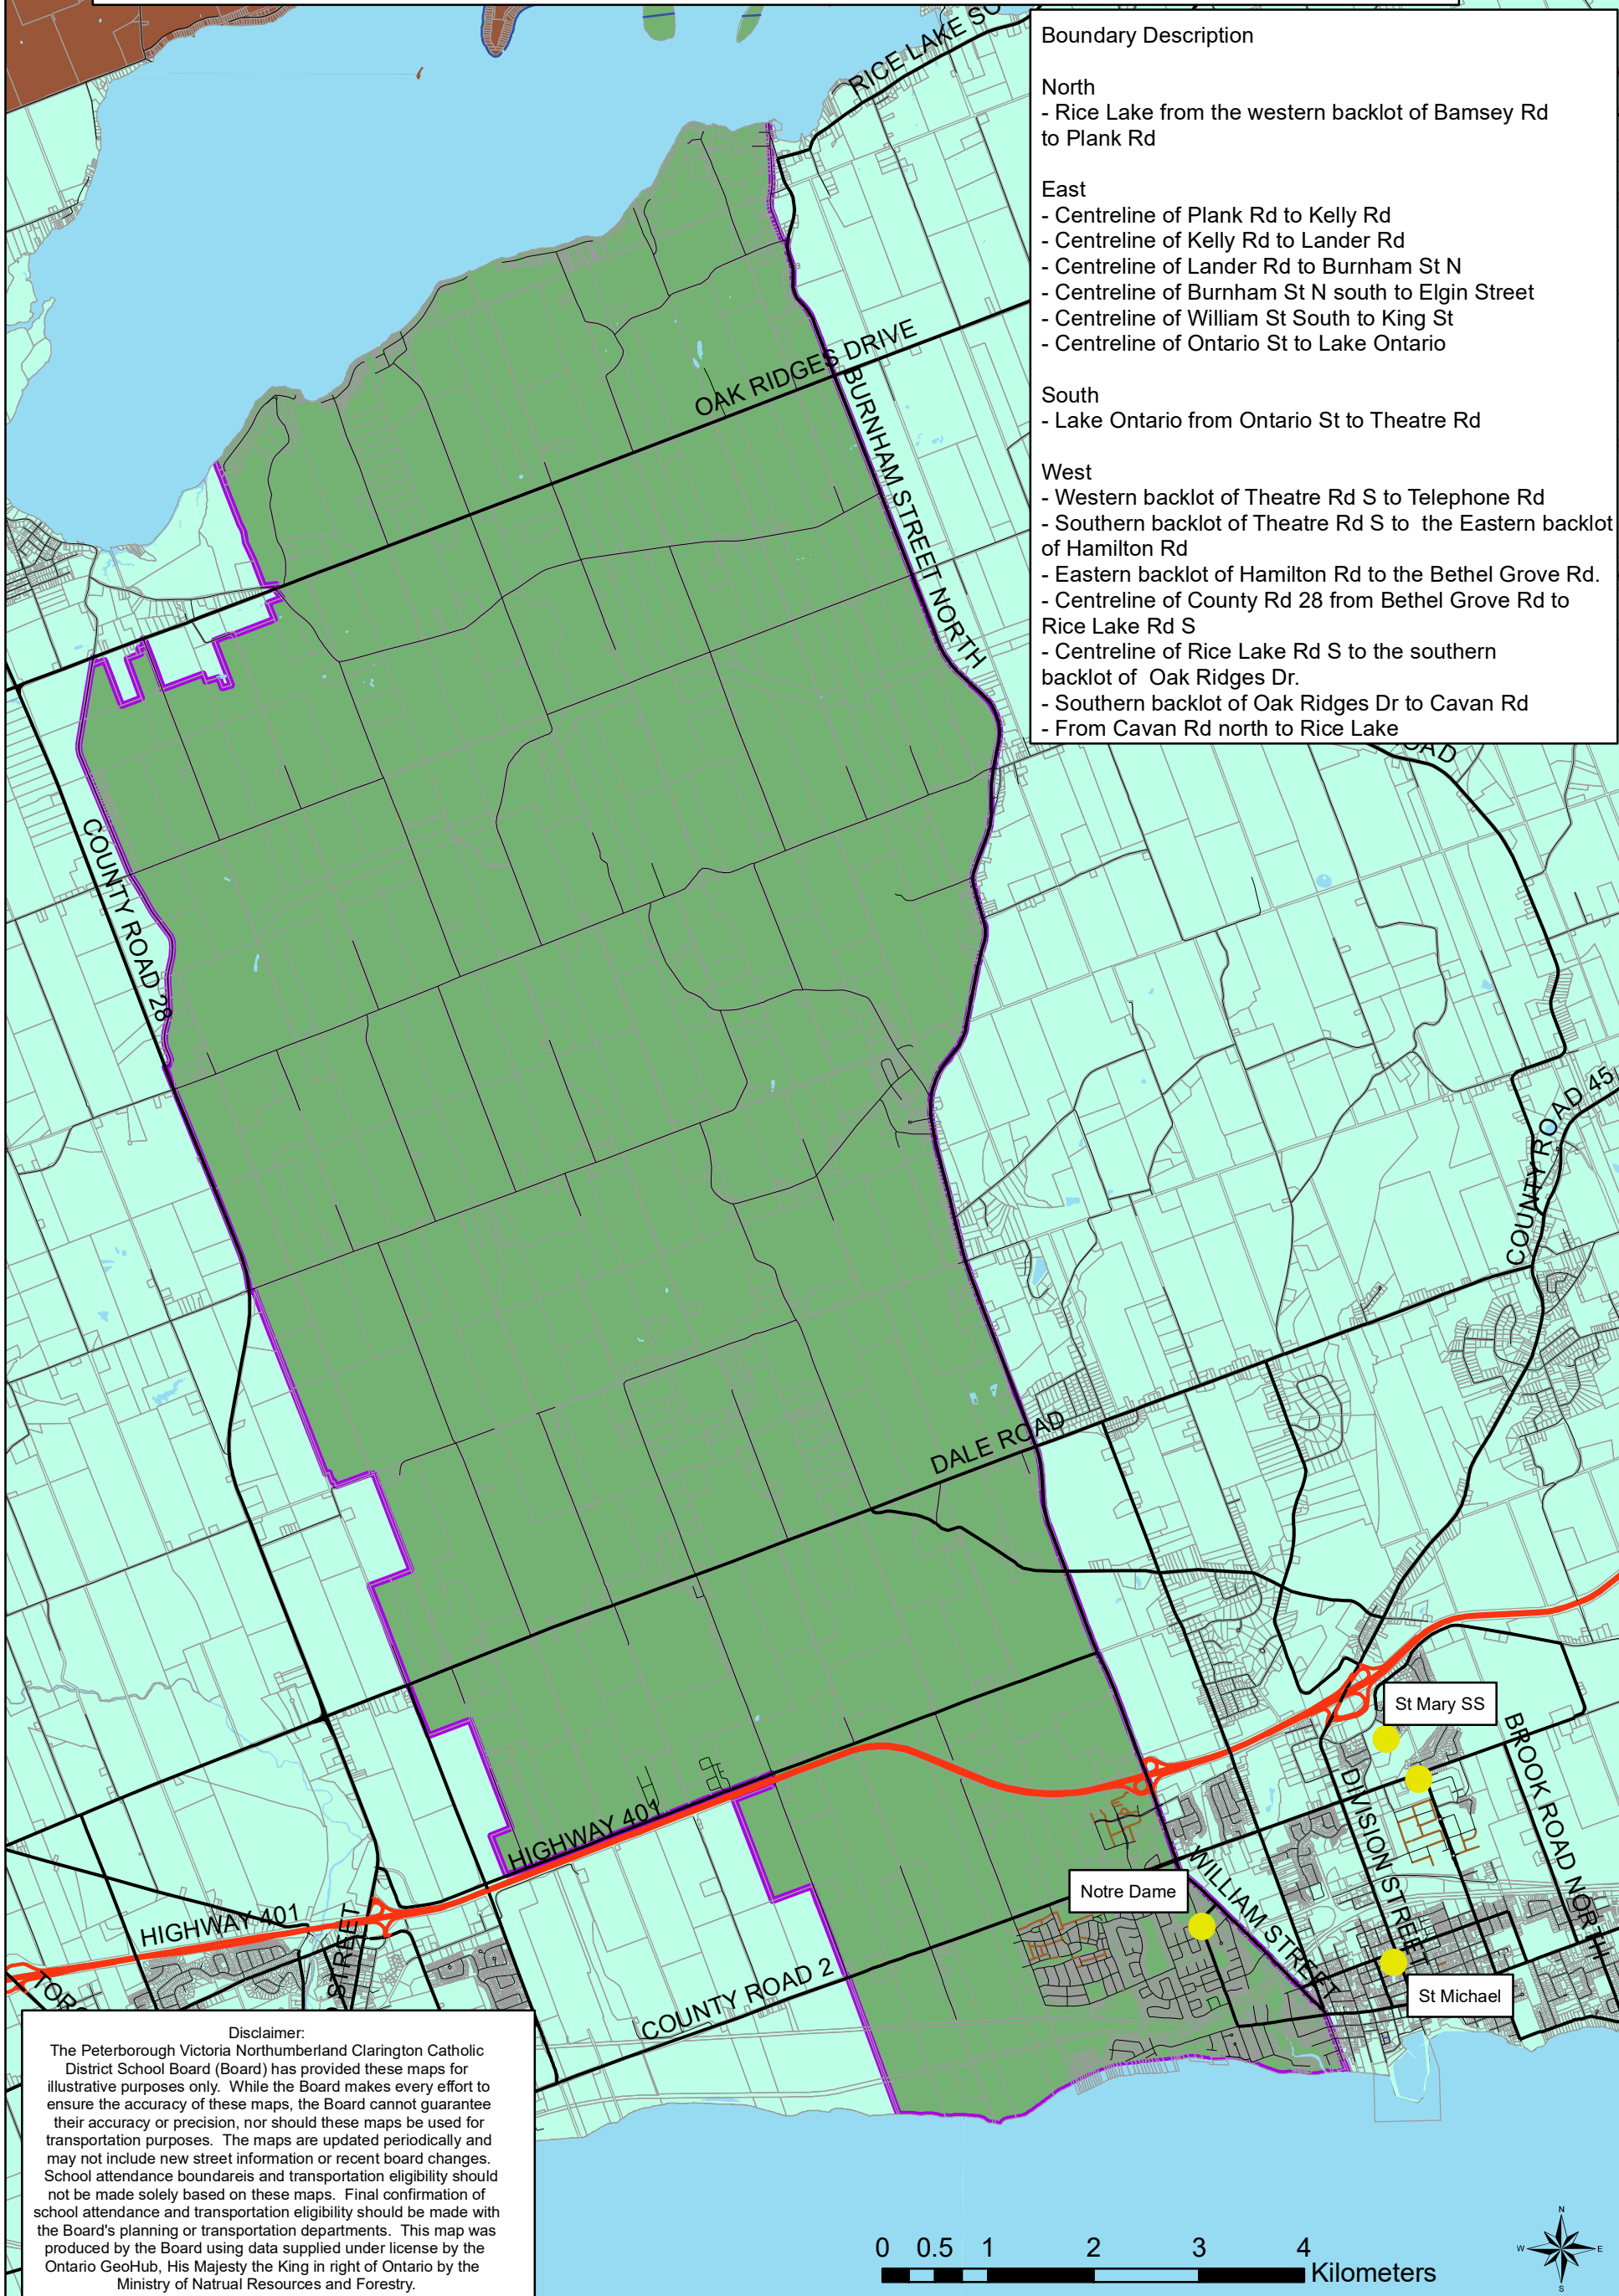

Notre Dame Catholic Elementary School

760 Burnham Street, K9A 2X6
905-377-9967

- Boundary Description**
- North**
 - Rice Lake from the western backlot of Bamsey Rd to Plank Rd
- East**
 - Centreline of Plank Rd to Kelly Rd
 - Centreline of Kelly Rd to Lander Rd
 - Centreline of Lander Rd to Burnham St N
 - Centreline of Burnham St N south to Elgin Street
 - Centreline of William St South to King St
 - Centreline of Ontario St to Lake Ontario
- South**
 - Lake Ontario from Ontario St to Theatre Rd
- West**
 - Western backlot of Theatre Rd S to Telephone Rd
 - Southern backlot of Theatre Rd S to the Eastern backlot of Hamilton Rd
 - Eastern backlot of Hamilton Rd to the Bethel Grove Rd.
 - Centreline of County Rd 28 from Bethel Grove Rd to Rice Lake Rd S
 - Centreline of Rice Lake Rd S to the southern backlot of Oak Ridges Dr.
 - Southern backlot of Oak Ridges Dr to Cavan Rd
 - From Cavan Rd north to Rice Lake

Disclaimer:
 The Peterborough Victoria Northumberland Clarington Catholic District School Board (Board) has provided these maps for illustrative purposes only. While the Board makes every effort to ensure the accuracy of these maps, the Board cannot guarantee their accuracy or precision, nor should these maps be used for transportation purposes. The maps are updated periodically and may not include new street information or recent board changes. School attendance boundaries and transportation eligibility should not be made solely based on these maps. Final confirmation of school attendance and transportation eligibility should be made with the Board's planning or transportation departments. This map was produced by the Board using data supplied under license by the Ontario GeoHub, His Majesty the King in right of Ontario by the Ministry of Natural Resources and Forestry.