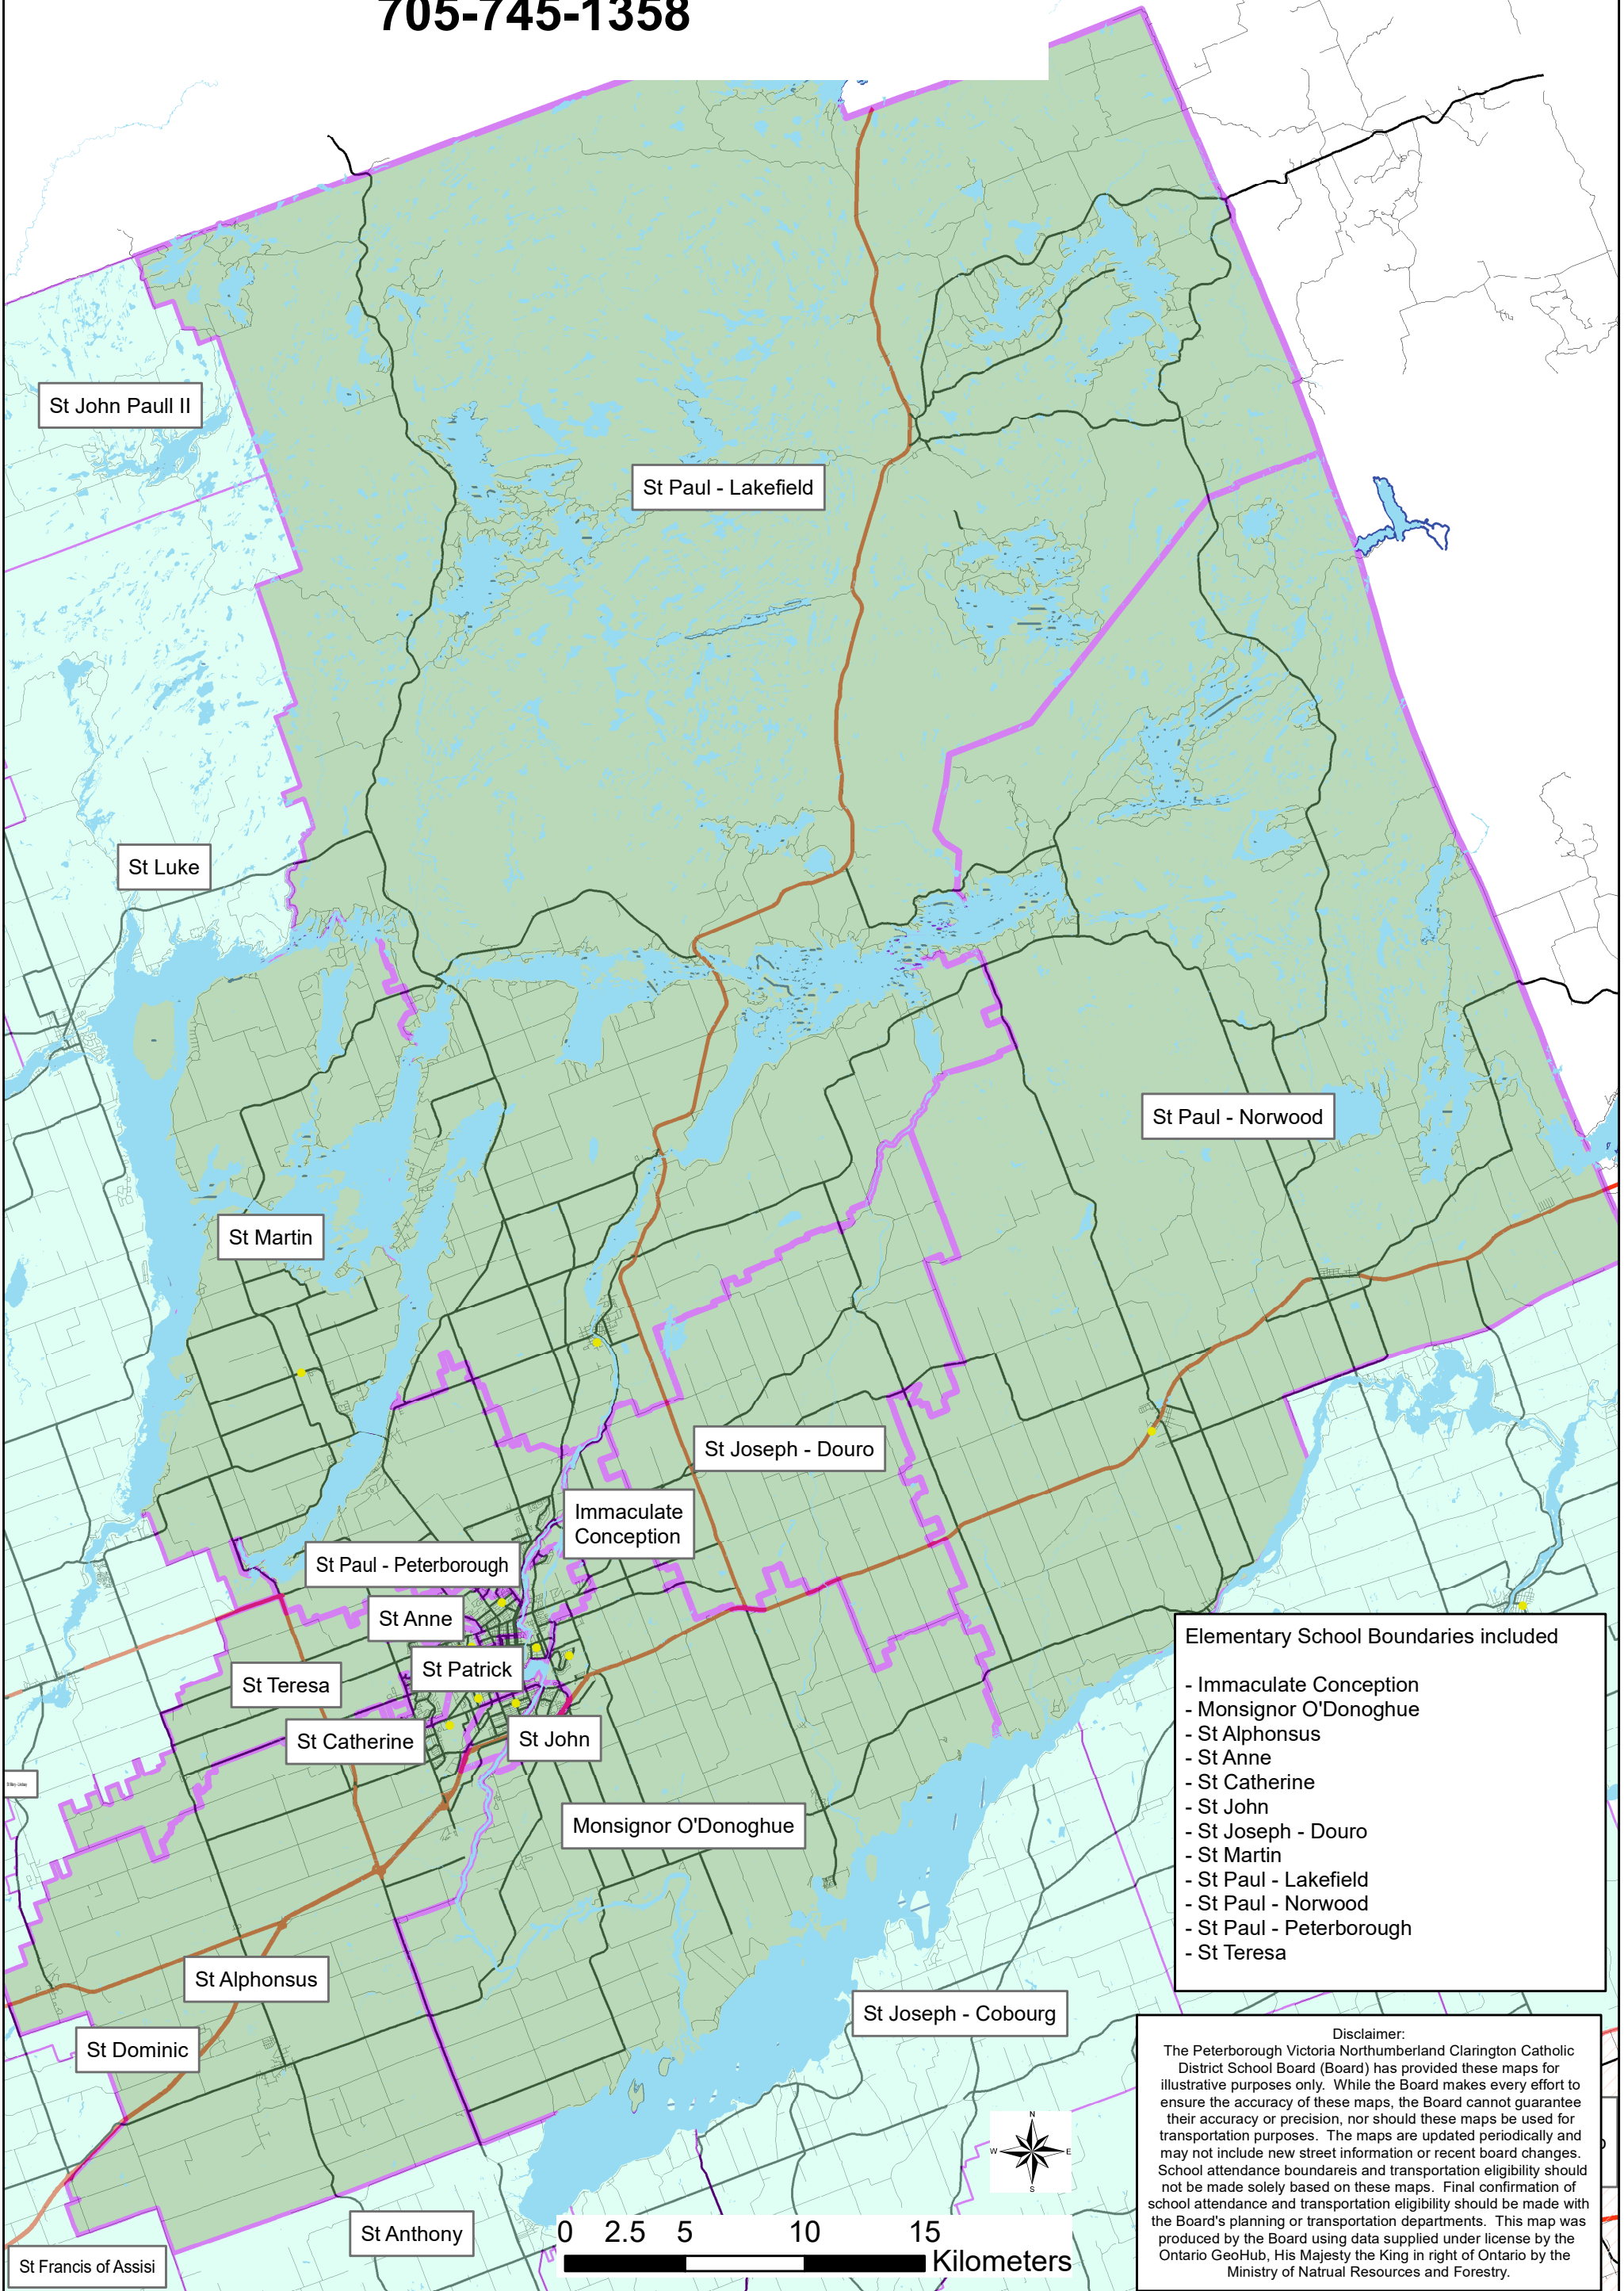

St Peter Catholic Secondary School French Immersion Program

730 Medical Dr, Peterborough, K9J 8M4
705-745-1358

- Elementary School Boundaries included**
- Immaculate Conception
 - Monsignor O'Donoghue
 - St Alphonse
 - St Anne
 - St Catherine
 - St John
 - St Joseph - Douro
 - St Martin
 - St Paul - Lakefield
 - St Paul - Norwood
 - St Paul - Peterborough
 - St Teresa

Disclaimer:
The Peterborough Victoria Northumberland Clarington Catholic District School Board (Board) has provided these maps for illustrative purposes only. While the Board makes every effort to ensure the accuracy of these maps, the Board cannot guarantee their accuracy or precision, nor should these maps be used for transportation purposes. The maps are updated periodically and may not include new street information or recent board changes. School attendance boundaries and transportation eligibility should not be made solely based on these maps. Final confirmation of school attendance and transportation eligibility should be made with the Board's planning or transportation departments. This map was produced by the Board using data supplied under license by the Ontario GeoHub, His Majesty the King in right of Ontario by the Ministry of Natural Resources and Forestry.