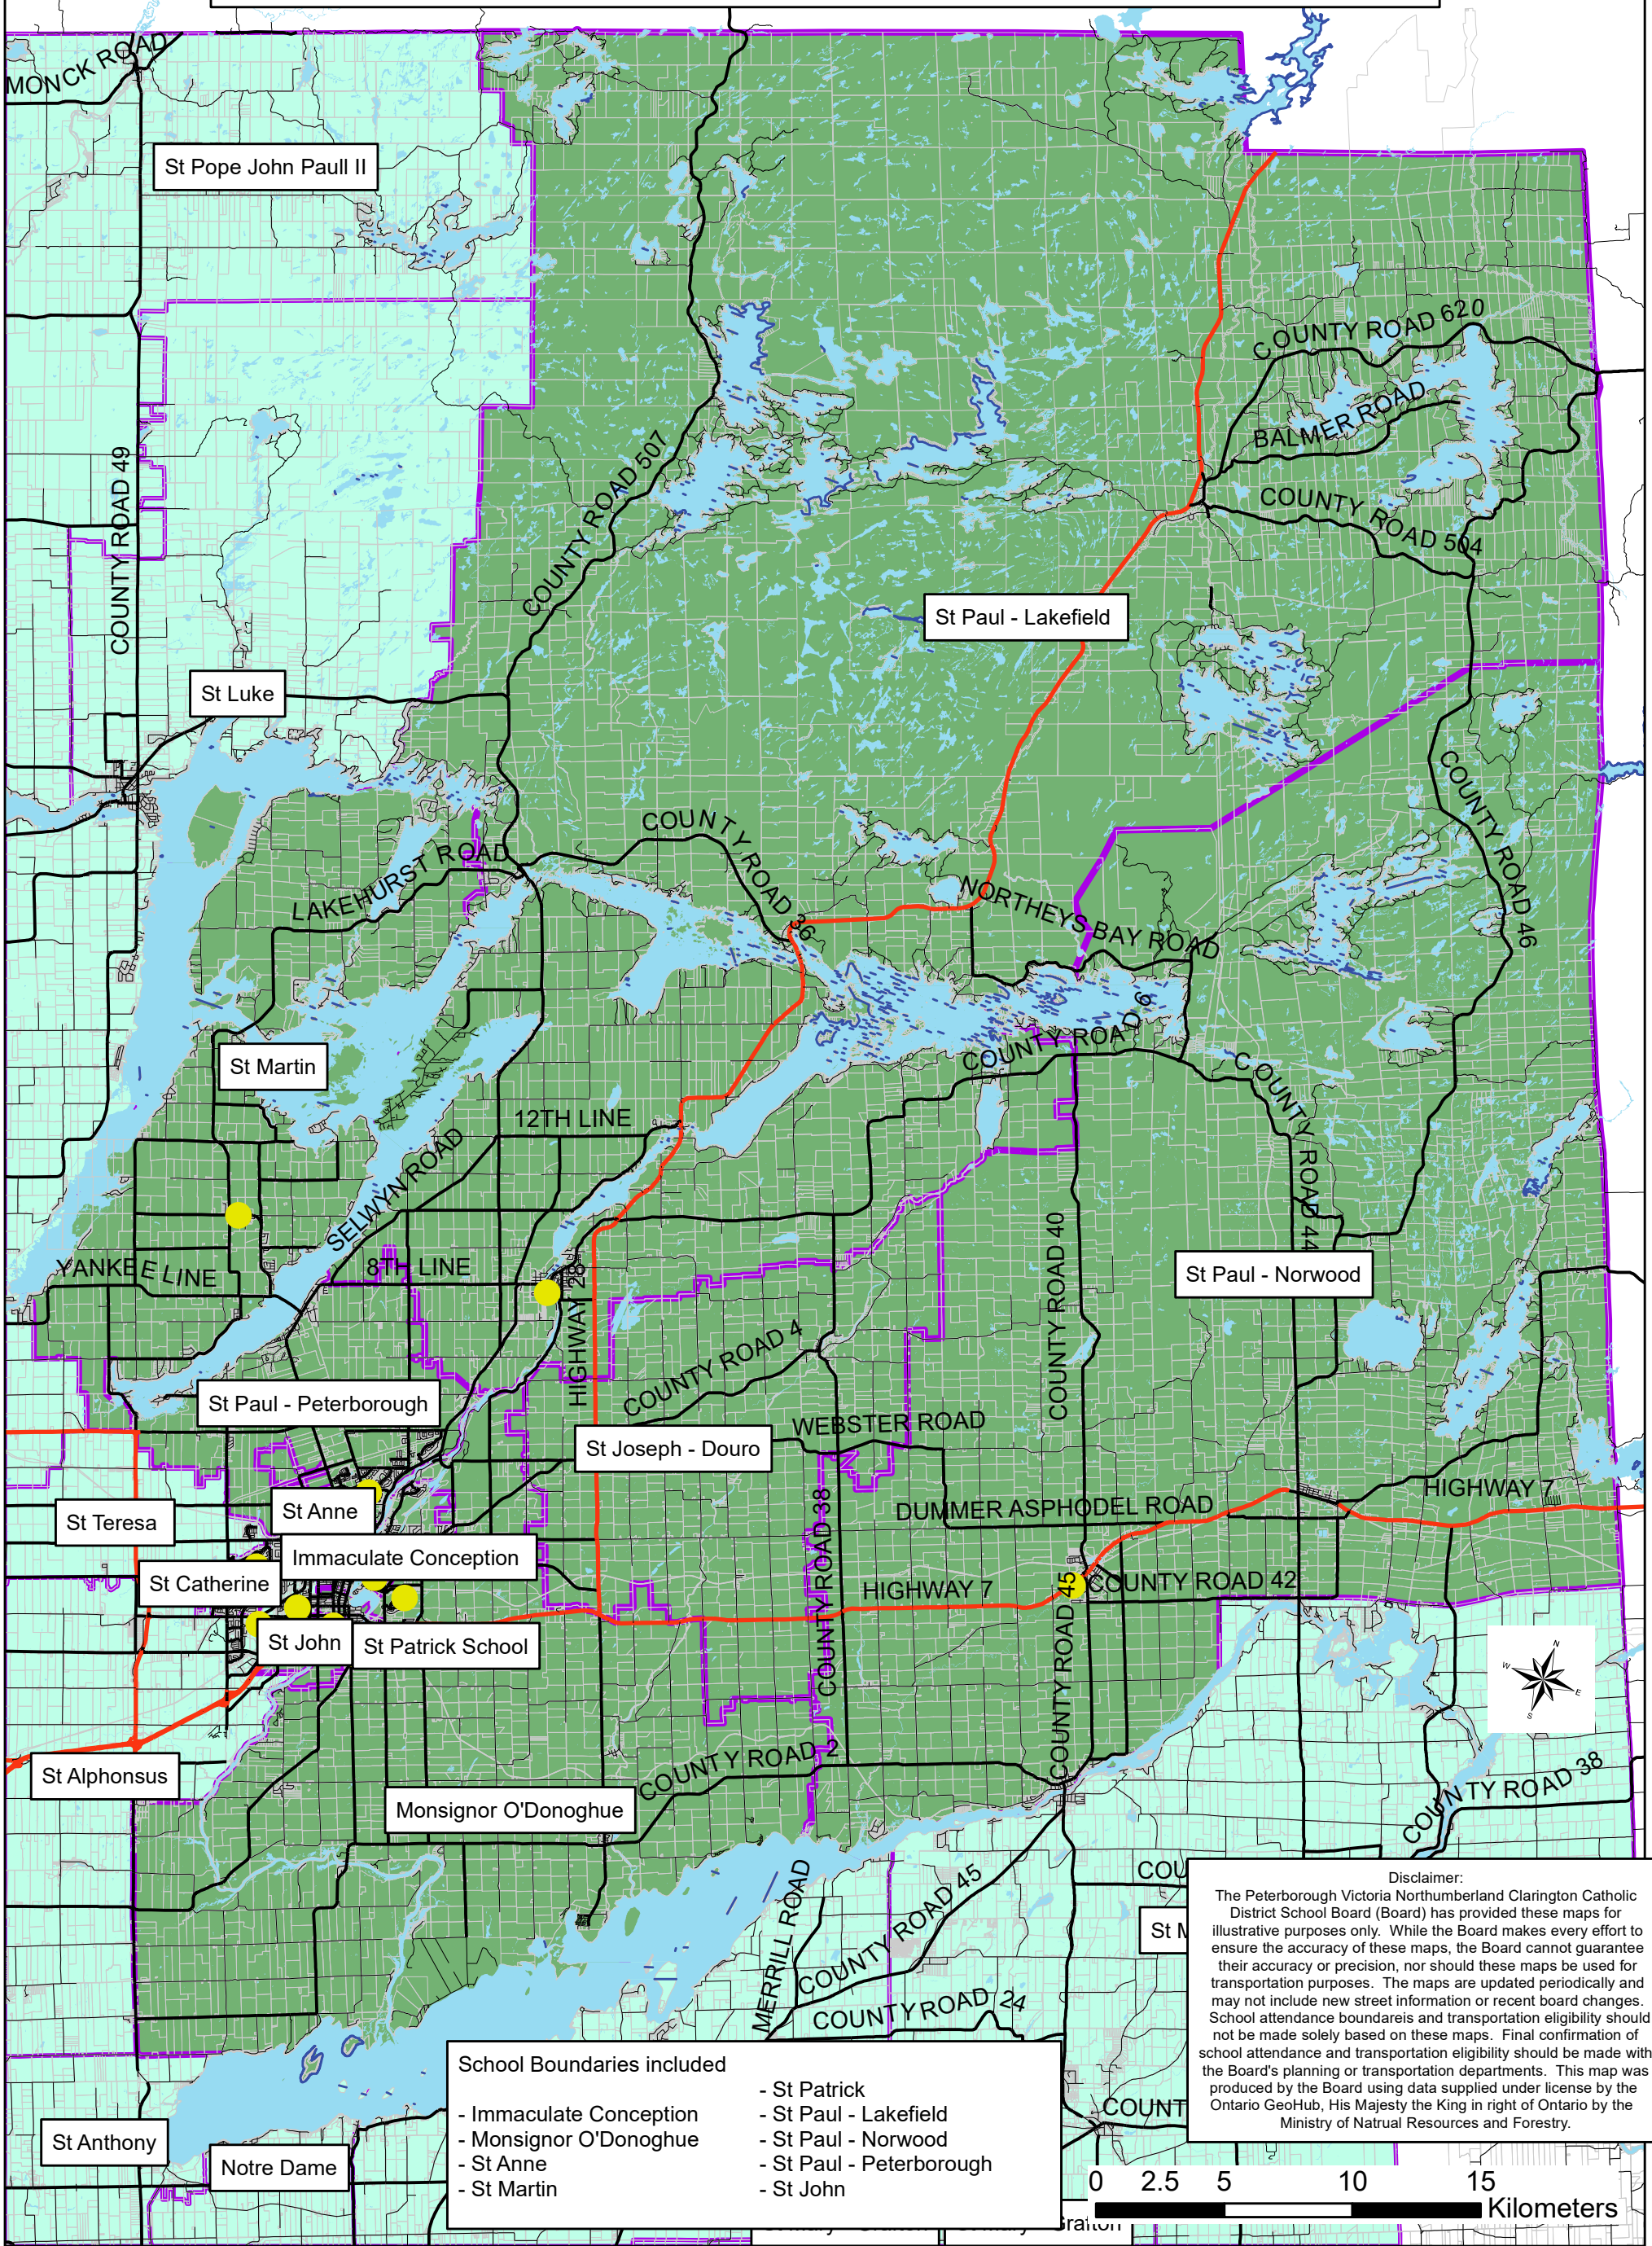

St Anne Catholic Elementary School French Immersion Program

240 Bellevue Street, Peterborough, K9H 5E5
705-742-3342

- School Boundaries included**
- Immaculate Conception
 - Monsignor O'Donoghue
 - St Anne
 - St Martin
 - St Patrick
 - St Paul - Lakefield
 - St Paul - Norwood
 - St Paul - Peterborough
 - St John

Disclaimer:
The Peterborough Victoria Northumberland Clarington Catholic District School Board (Board) has provided these maps for illustrative purposes only. While the Board makes every effort to ensure the accuracy of these maps, the Board cannot guarantee their accuracy or precision, nor should these maps be used for transportation purposes. The maps are updated periodically and may not include new street information or recent board changes. School attendance boundaries and transportation eligibility should not be made solely based on these maps. Final confirmation of school attendance and transportation eligibility should be made with the Board's planning and transportation departments. This map was produced by the Board using data supplied under license by the Ontario GeoHub, His Majesty the King in right of Ontario by the Ministry of Natural Resources and Forestry.