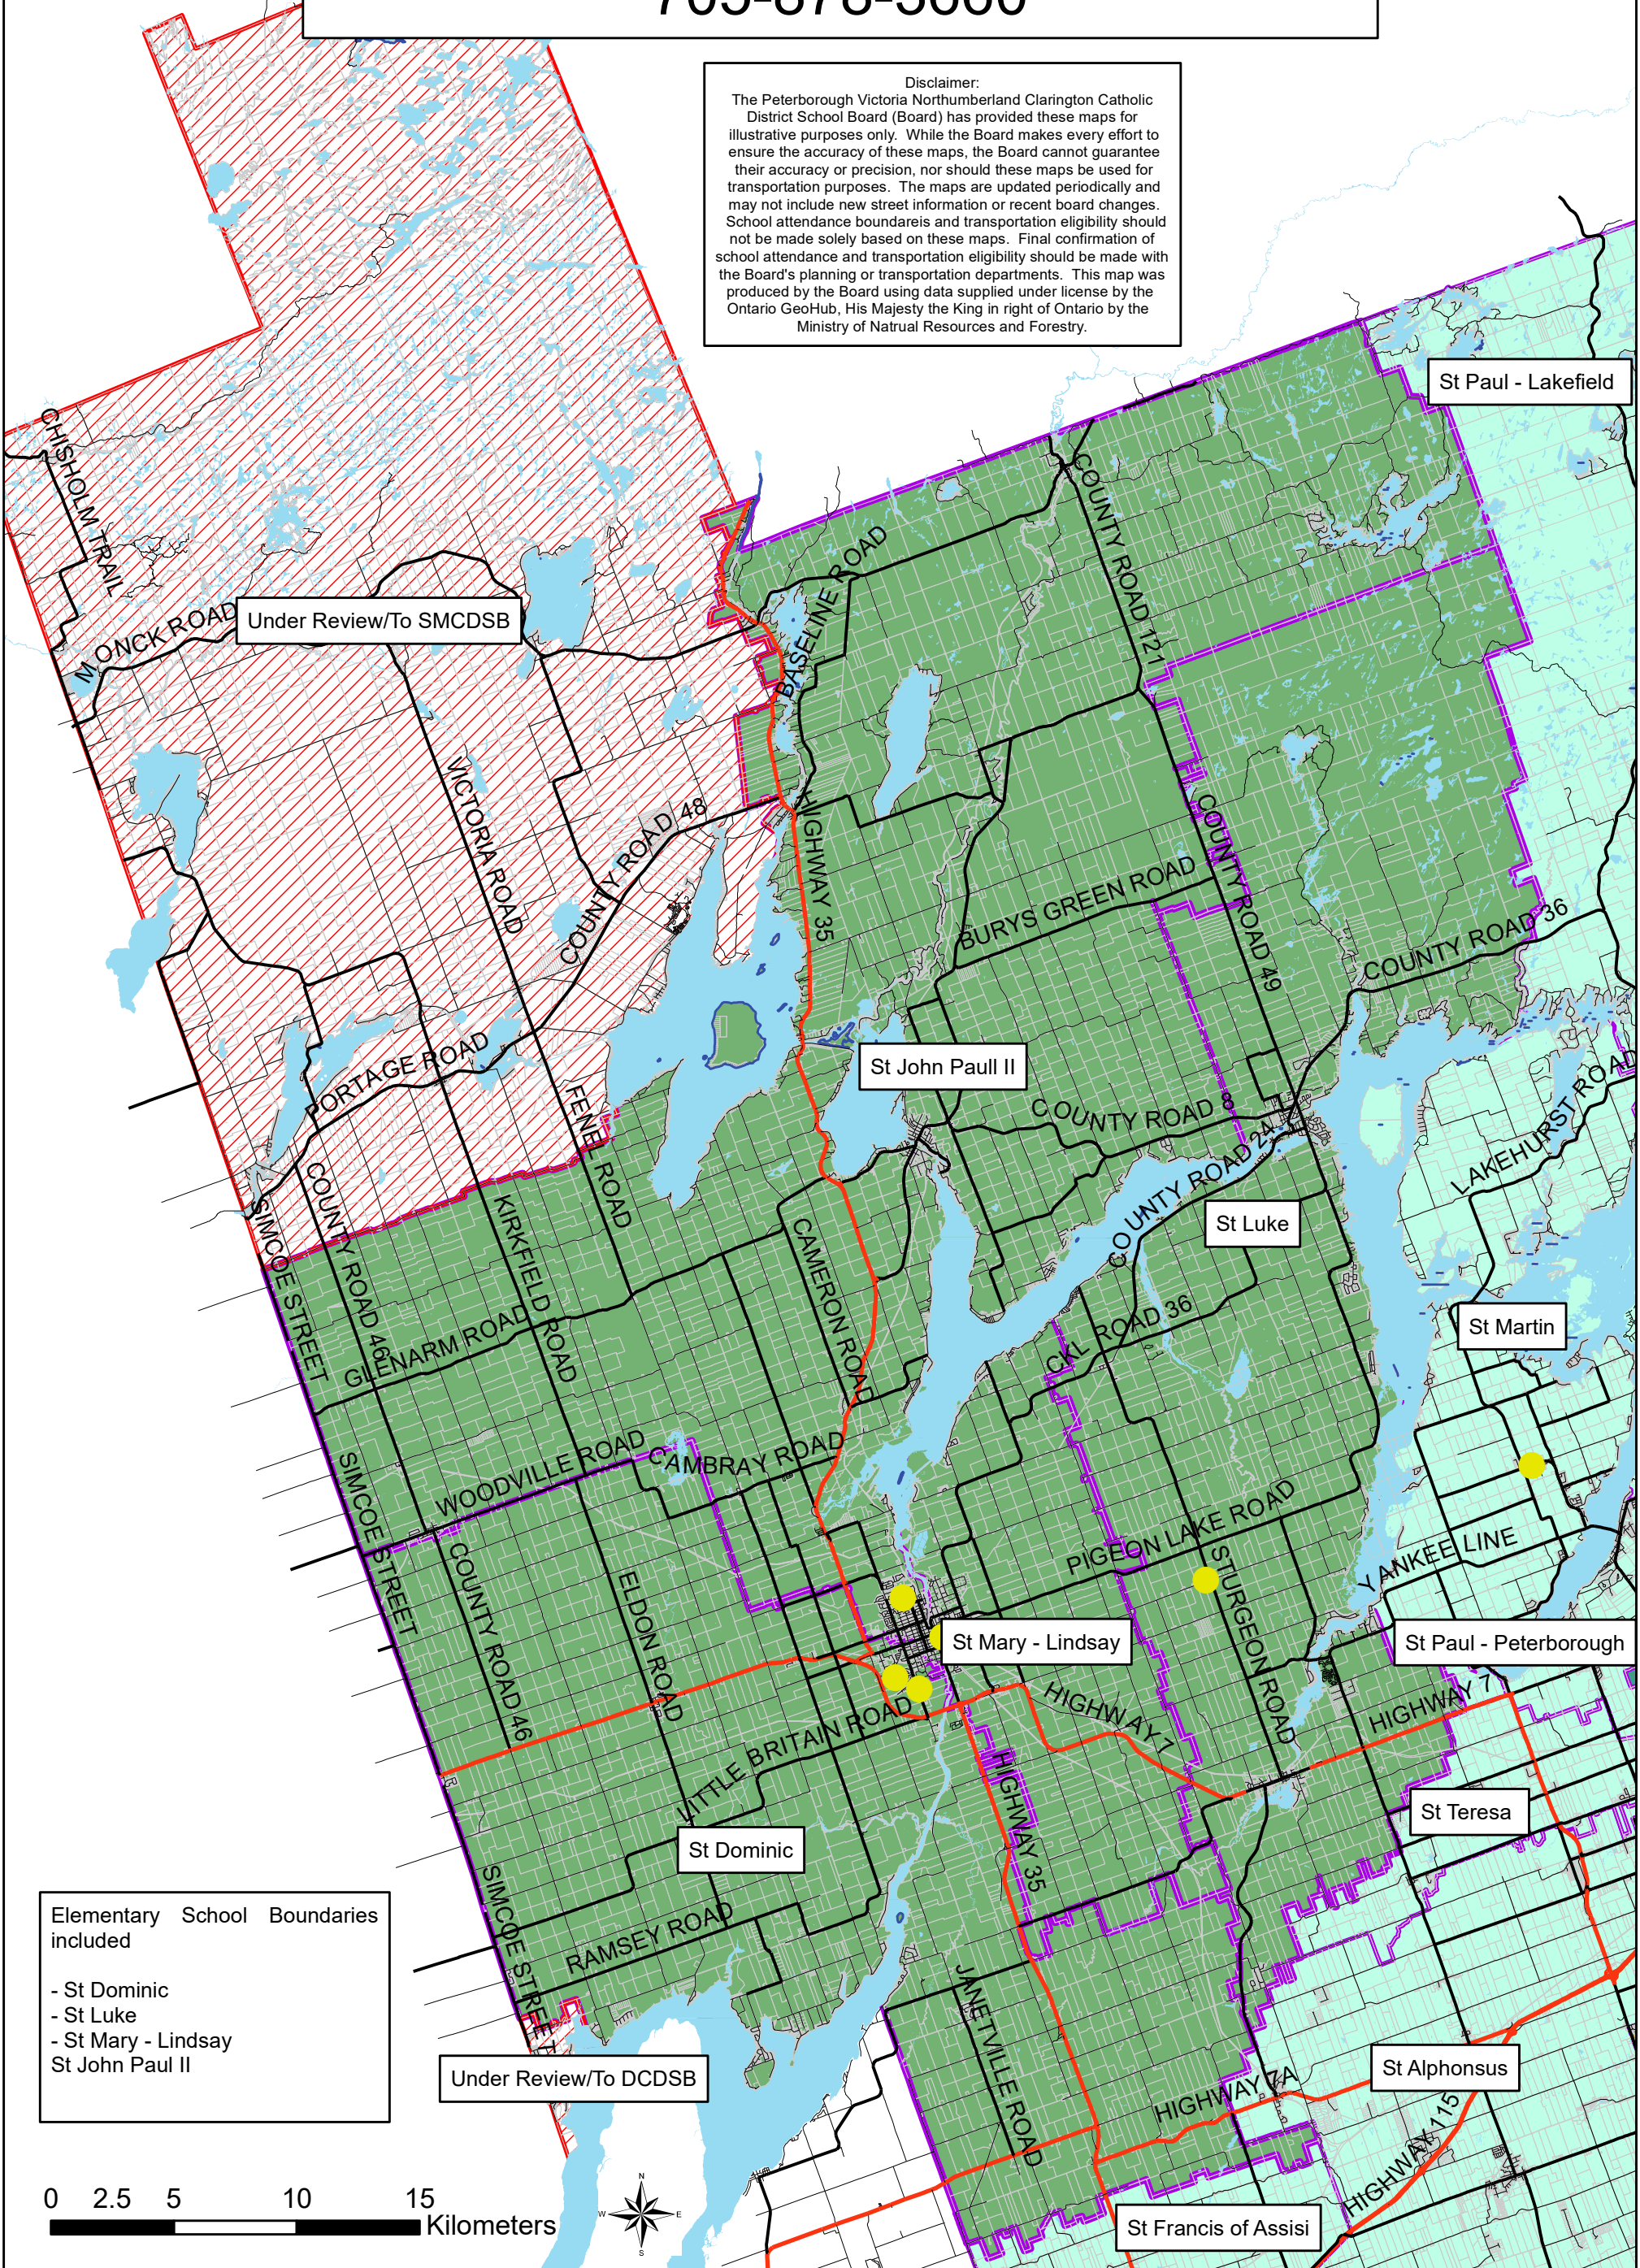

# St Dominic Catholic Elementary School French Immersion Program

320 Mary Street W, Lindsay, K9V 5X5  
705-878-3660

**Disclaimer:**  
The Peterborough Victoria Northumberland Clarington Catholic District School Board (Board) has provided these maps for illustrative purposes only. While the Board makes every effort to ensure the accuracy of these maps, the Board cannot guarantee their accuracy or precision, nor should these maps be used for transportation purposes. The maps are updated periodically and may not include new street information or recent board changes. School attendance boundaries and transportation eligibility should not be made solely based on these maps. Final confirmation of school attendance and transportation eligibility should be made with the Board's planning or transportation departments. This map was produced by the Board using data supplied under license by the Ontario GeoHub, His Majesty the King in right of Ontario by the Ministry of Natural Resources and Forestry.

- Elementary School Boundaries included
- St Dominic
  - St Luke
  - St Mary - Lindsay
  - St John Paul II