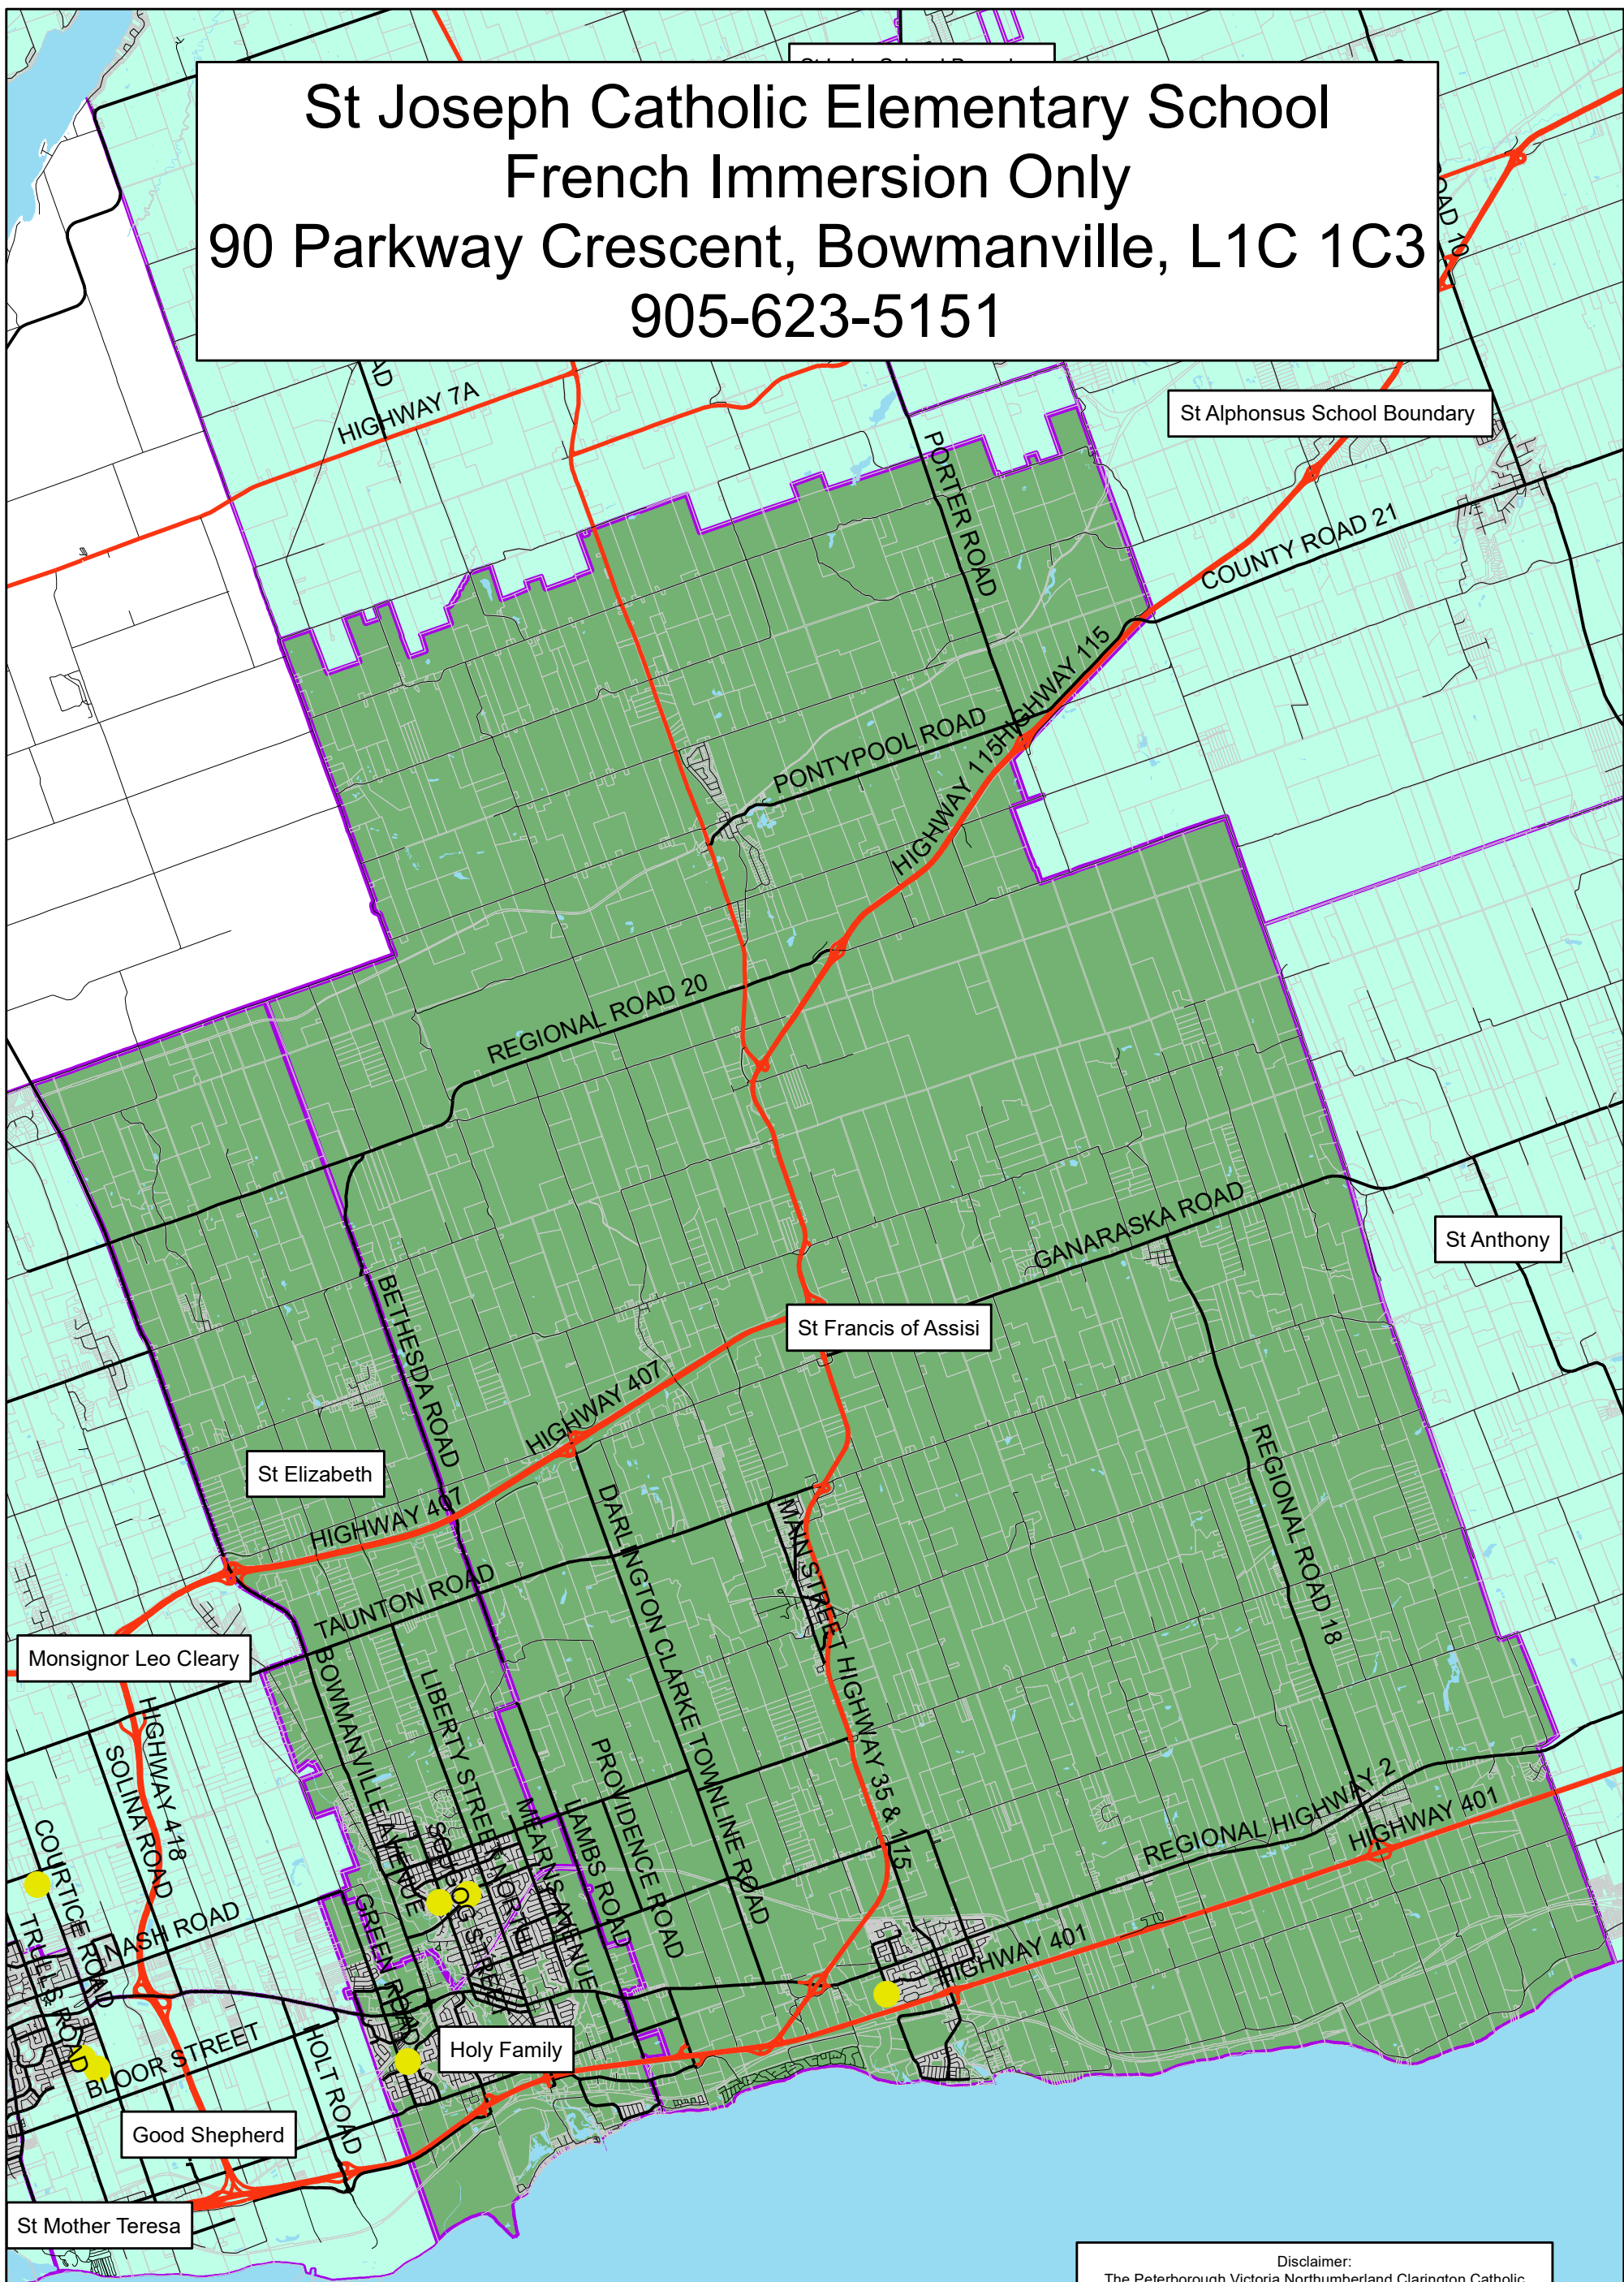

St Joseph Catholic Elementary School
French Immersion Only
90 Parkway Crescent, Bowmanville, L1C 1C3
905-623-5151

School Boundaries included
 - St Francis of Assisi
 - St Elizabeth
 - Holy Family

Disclaimer:
 The Peterborough Victoria Northumberland Clarington Catholic District School Board (Board) has provided these maps for illustrative purposes only. While the Board makes every effort to ensure the accuracy of these maps, the Board cannot guarantee their accuracy or precision, nor should these maps be used for transportation purposes. The maps are updated periodically and may not include new street information or recent board changes. School attendance boundaries and transportation eligibility should not be made solely based on these maps. Final confirmation of school attendance and transportation eligibility should be made with the Board's planning or transportation departments. This map was produced by the Board using data supplied under license by the Ontario GeoHub, His Majesty the King in right of Ontario by the Ministry of Natural Resources and Forestry.