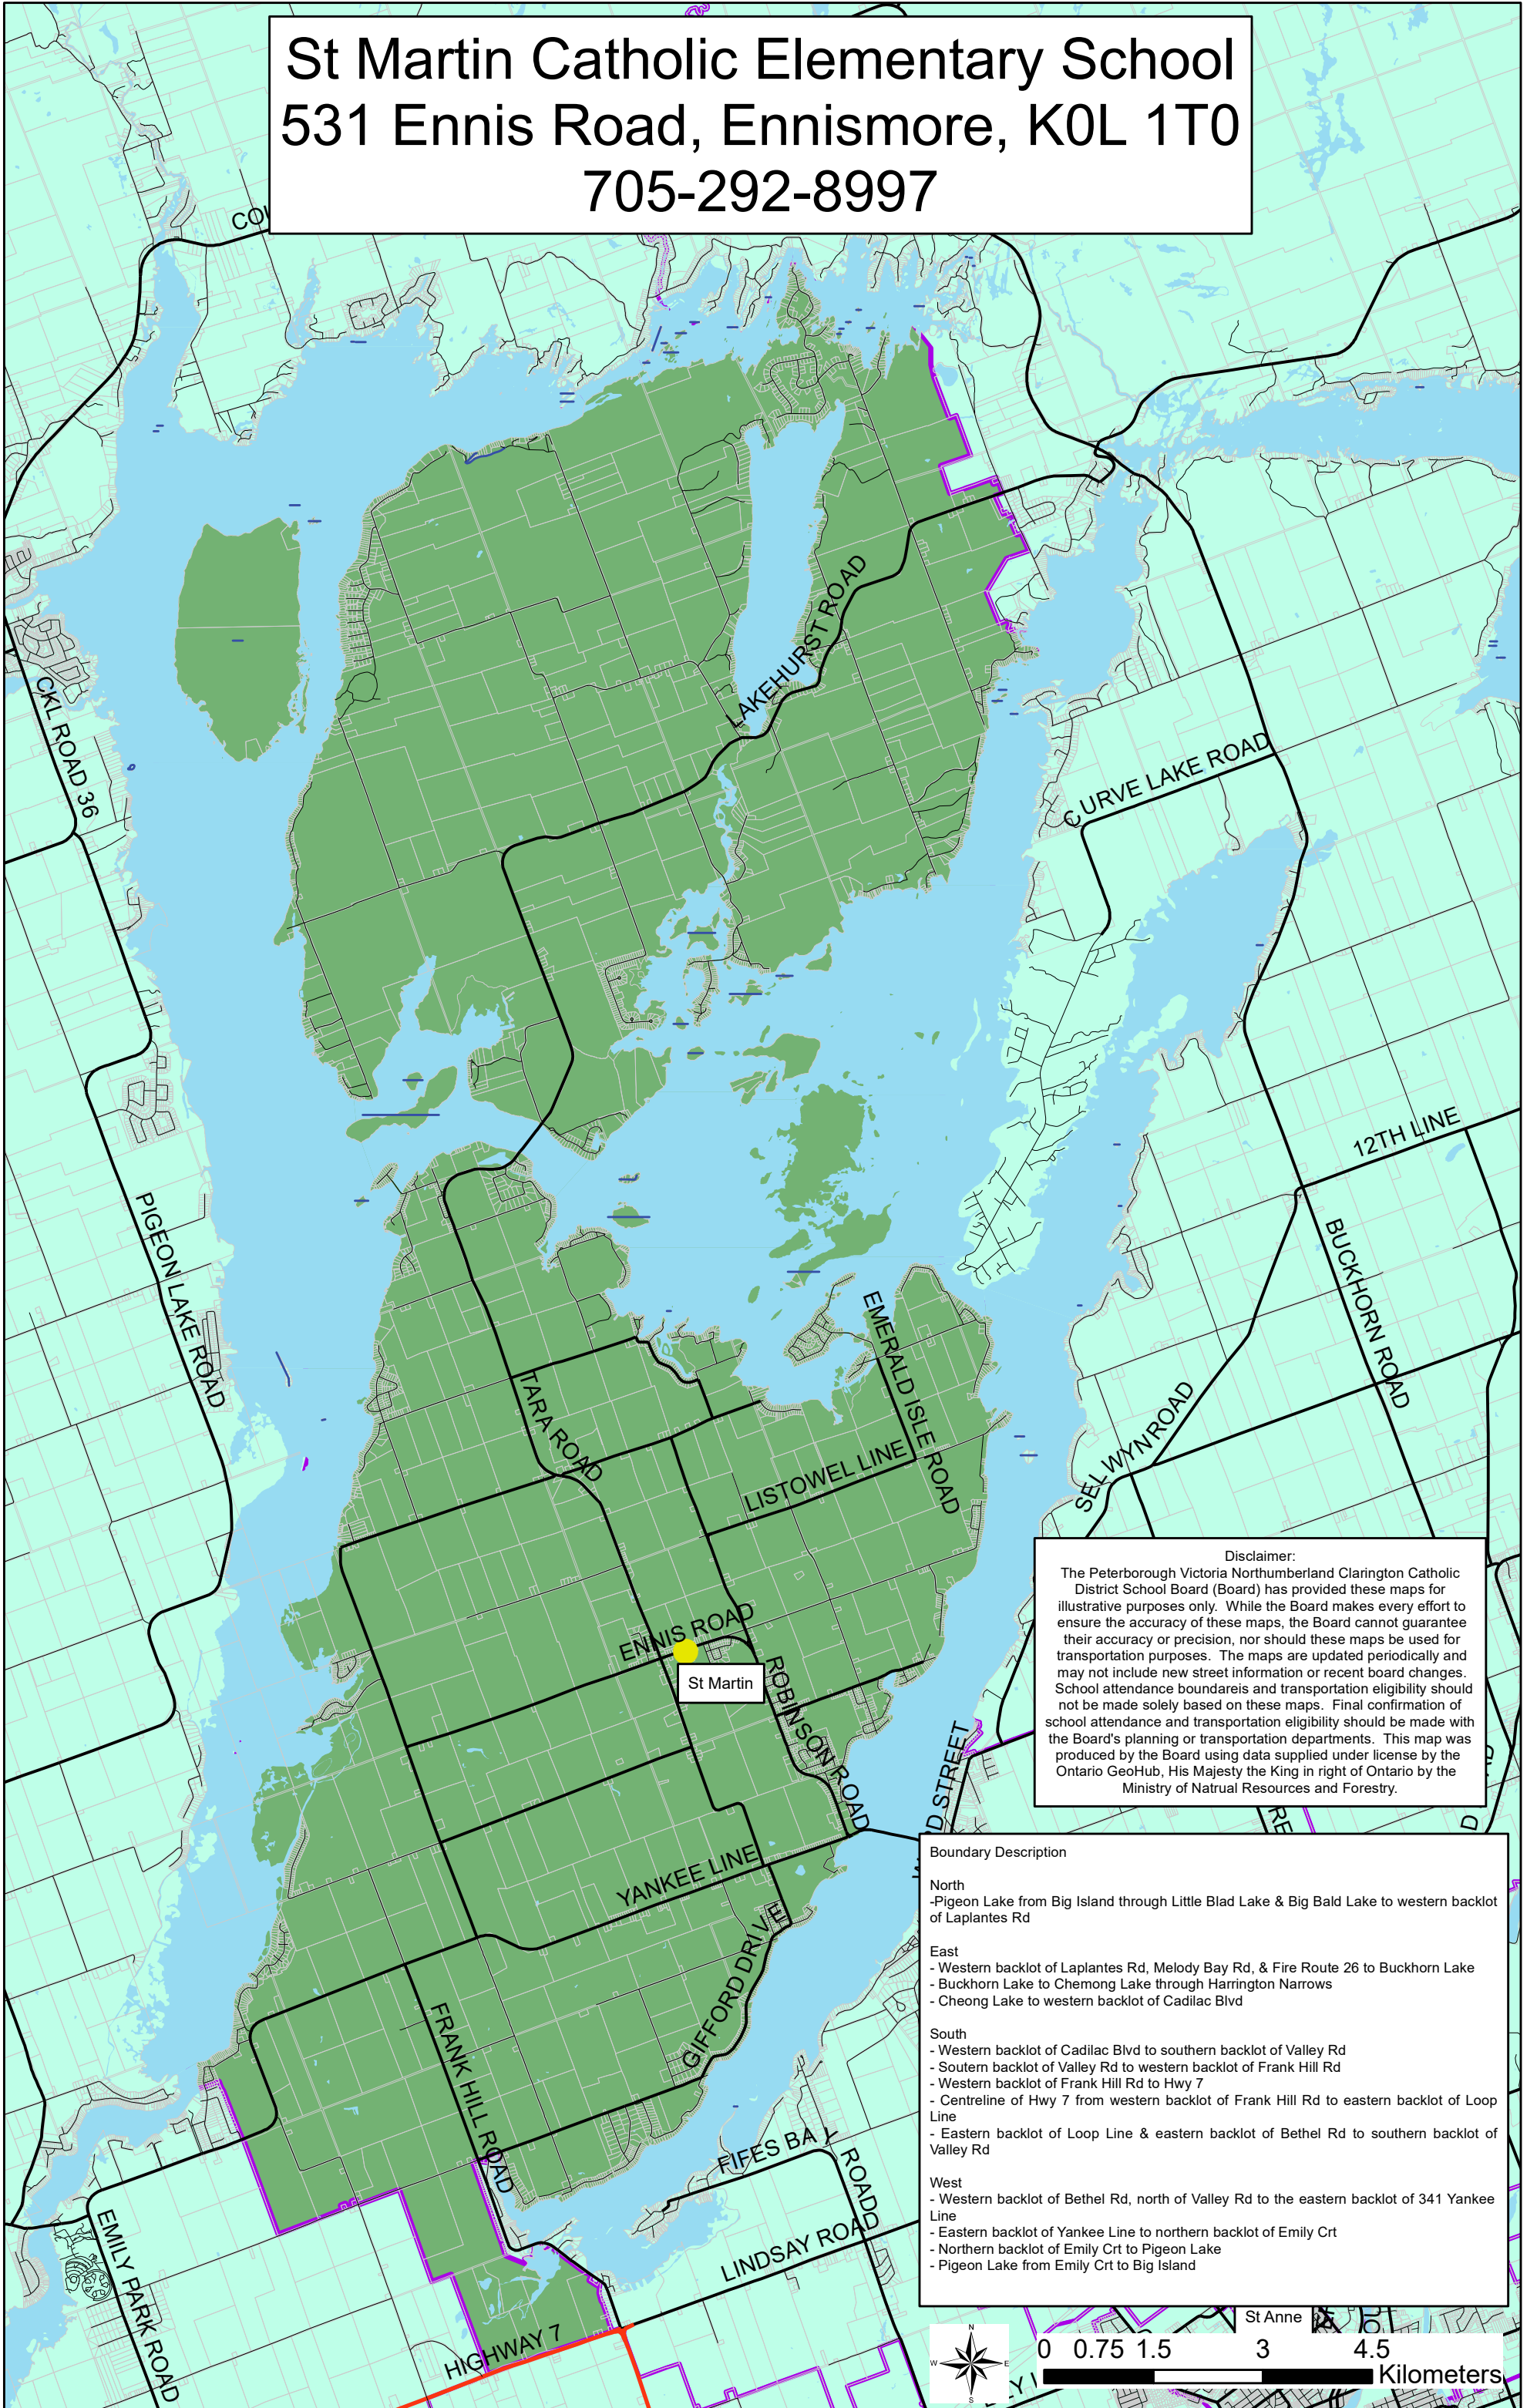

St Martin Catholic Elementary School
531 Ennis Road, Ennismore, K0L 1T0
705-292-8997

Disclaimer:
 The Peterborough Victoria Northumberland Clarington Catholic District School Board (Board) has provided these maps for illustrative purposes only. While the Board makes every effort to ensure the accuracy of these maps, the Board cannot guarantee their accuracy or precision, nor should these maps be used for transportation purposes. The maps are updated periodically and may not include new street information or recent board changes. School attendance boundaries and transportation eligibility should not be made solely based on these maps. Final confirmation of school attendance and transportation eligibility should be made with the Board's planning or transportation departments. This map was produced by the Board using data supplied under license by the Ontario GeoHub, His Majesty the King in right of Ontario by the Ministry of Natural Resources and Forestry.

Boundary Description

North
 -Pigeon Lake from Big Island through Little Blad Lake & Big Bald Lake to western backlot of Laplantes Rd

East
 - Western backlot of Laplantes Rd, Melody Bay Rd, & Fire Route 26 to Buckhorn Lake
 - Buckhorn Lake to Chemong Lake through Harrington Narrows
 - Cheong Lake to western backlot of Cadillac Blvd

South
 - Western backlot of Cadillac Blvd to southern backlot of Valley Rd
 - Southern backlot of Valley Rd to western backlot of Frank Hill Rd
 - Western backlot of Frank Hill Rd to Hwy 7
 - Centreline of Hwy 7 from western backlot of Frank Hill Rd to eastern backlot of Loop Line
 - Eastern backlot of Loop Line & eastern backlot of Bethel Rd to southern backlot of Valley Rd

West
 - Western backlot of Bethel Rd, north of Valley Rd to the eastern backlot of 341 Yankee Line
 - Eastern backlot of Yankee Line to northern backlot of Emily Crt
 - Northern backlot of Emily Crt to Pigeon Lake
 - Pigeon Lake from Emily Crt to Big Island