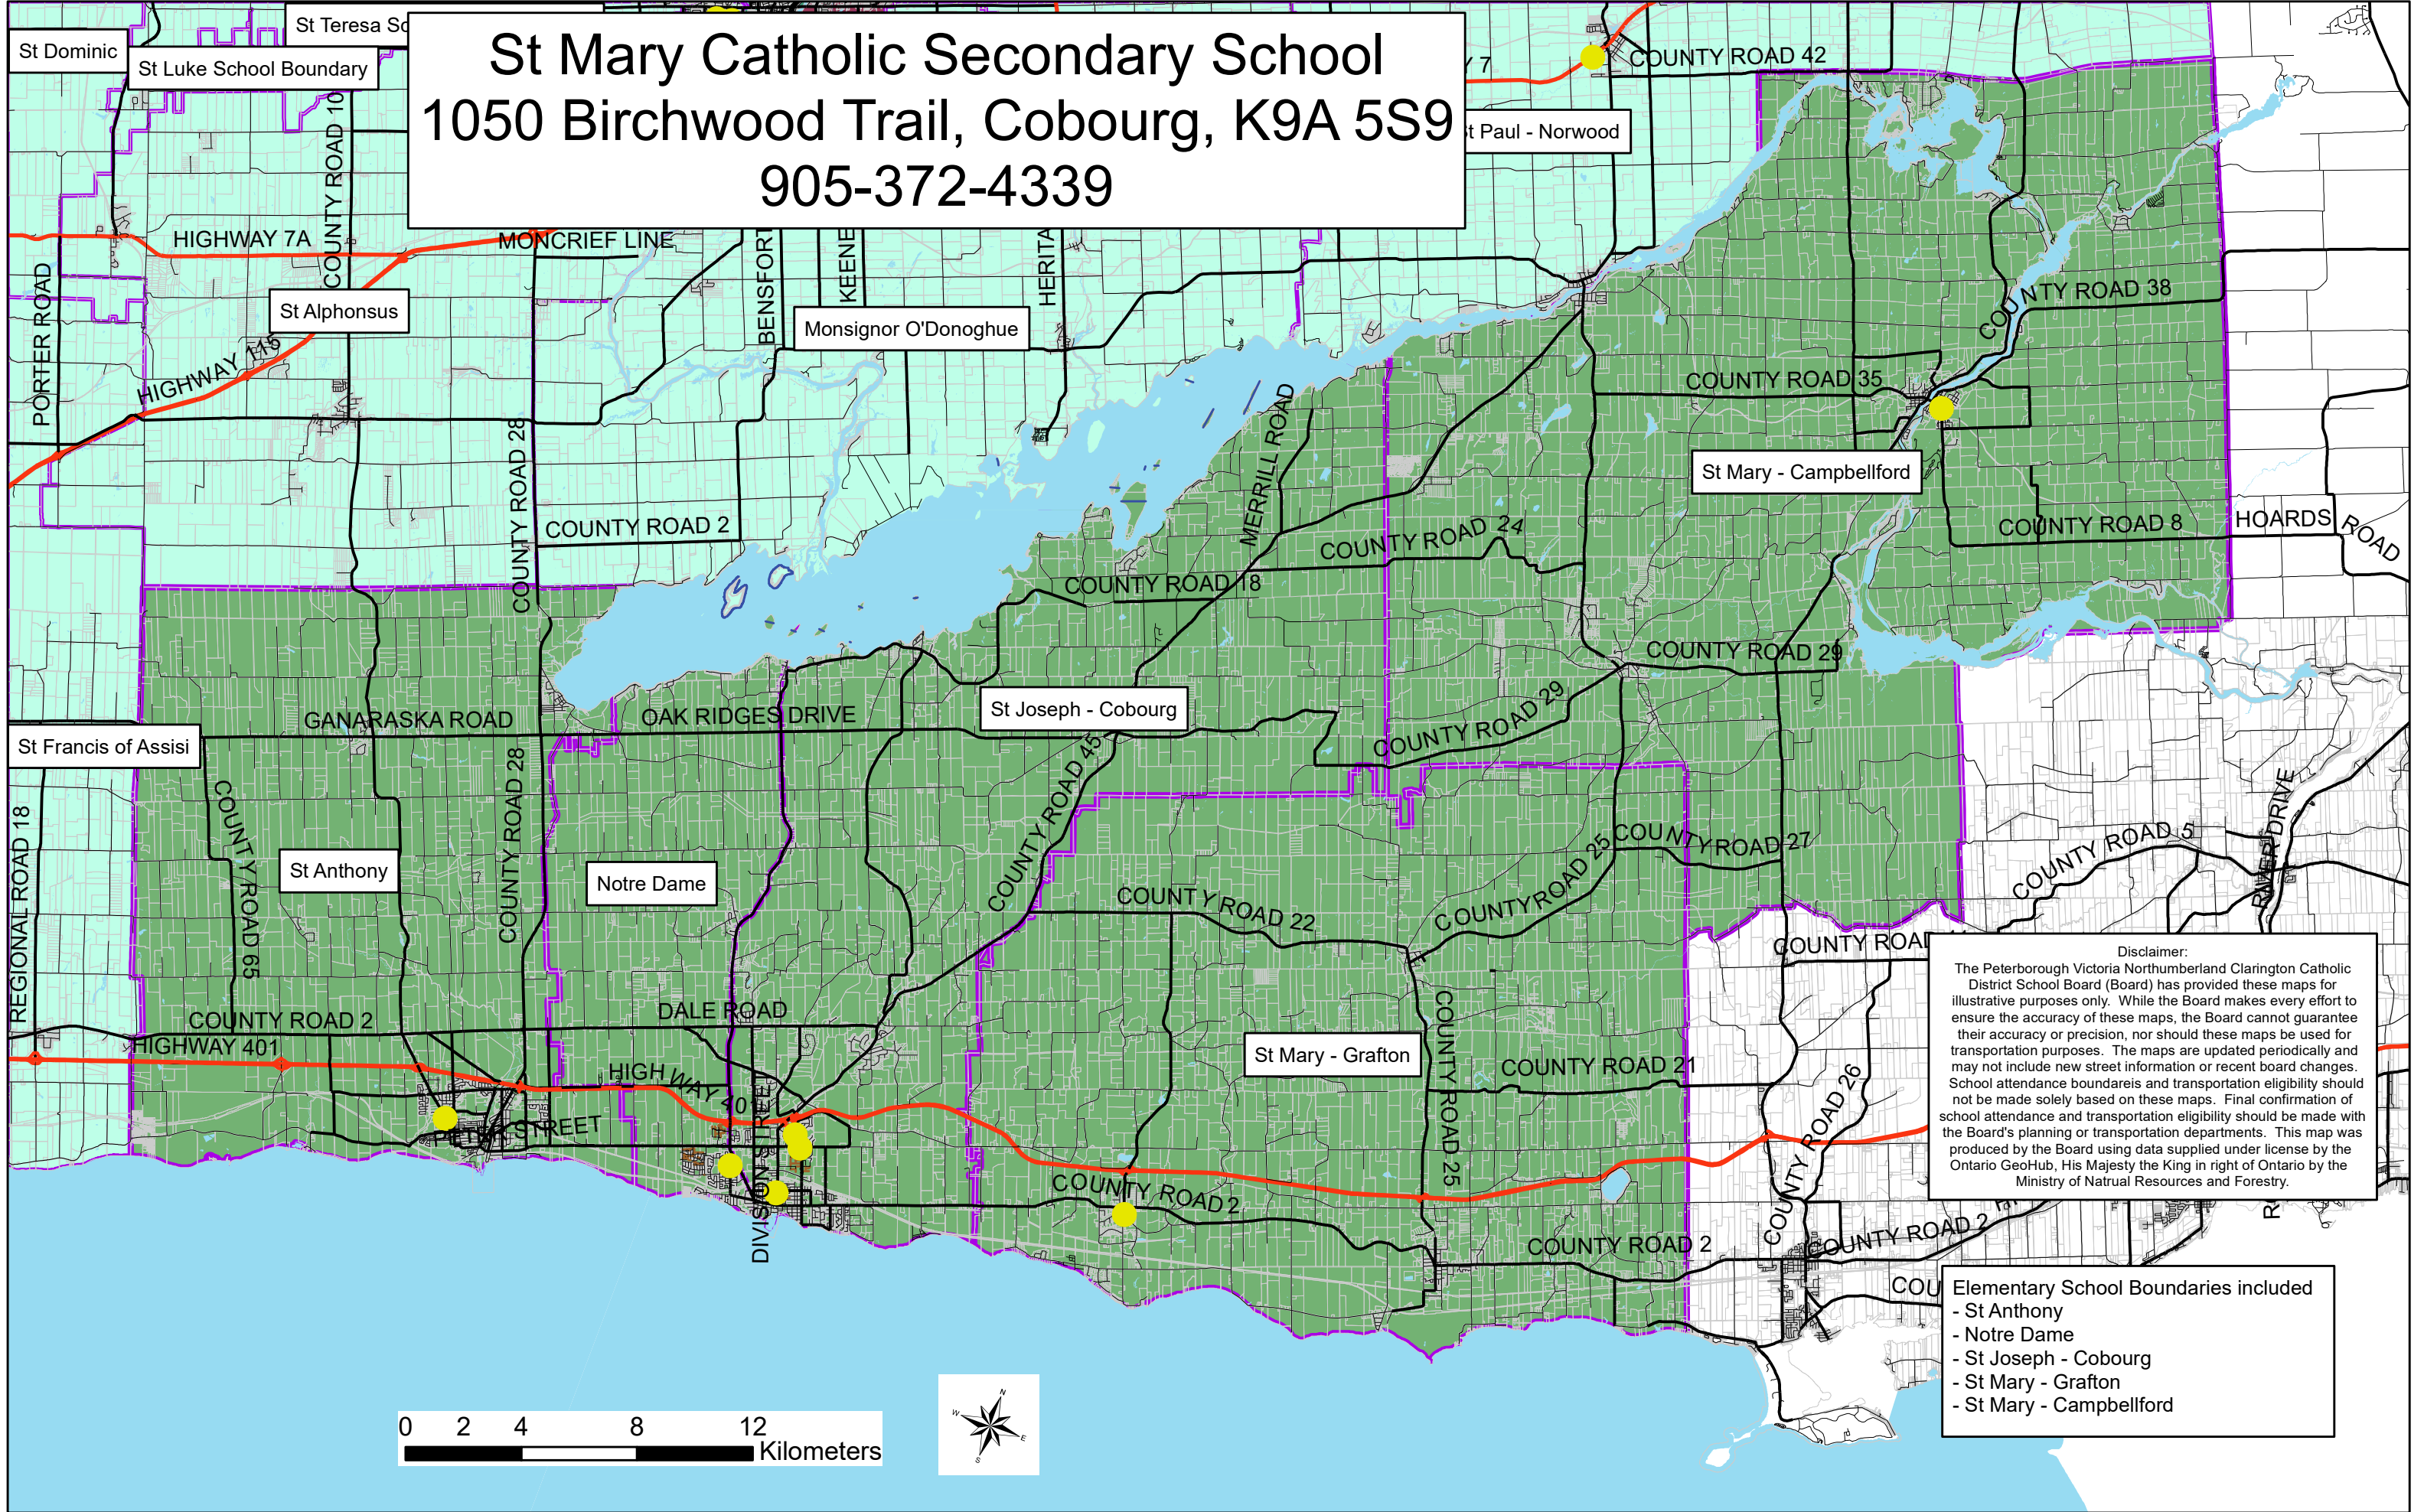

St Mary Catholic Secondary School

1050 Birchwood Trail, Cobourg, K9A 5S9
905-372-4339

Disclaimer:
The Peterborough Victoria Northumberland Clarington Catholic District School Board (Board) has provided these maps for illustrative purposes only. While the Board makes every effort to ensure the accuracy of these maps, the Board cannot guarantee their accuracy or precision, nor should these maps be used for transportation purposes. The maps are updated periodically and may not include new street information or recent board changes. School attendance boundaries and transportation eligibility should not be made solely based on these maps. Final confirmation of school attendance and transportation eligibility should be made with the Board's planning or transportation departments. This map was produced by the Board using data supplied under license by the Ontario GeoHub, His Majesty the King in right of Ontario by the Ministry of Natural Resources and Forestry.

- Elementary School Boundaries included**
- St Anthony
 - Notre Dame
 - St Joseph - Cobourg
 - St Mary - Grafton
 - St Mary - Campbellford