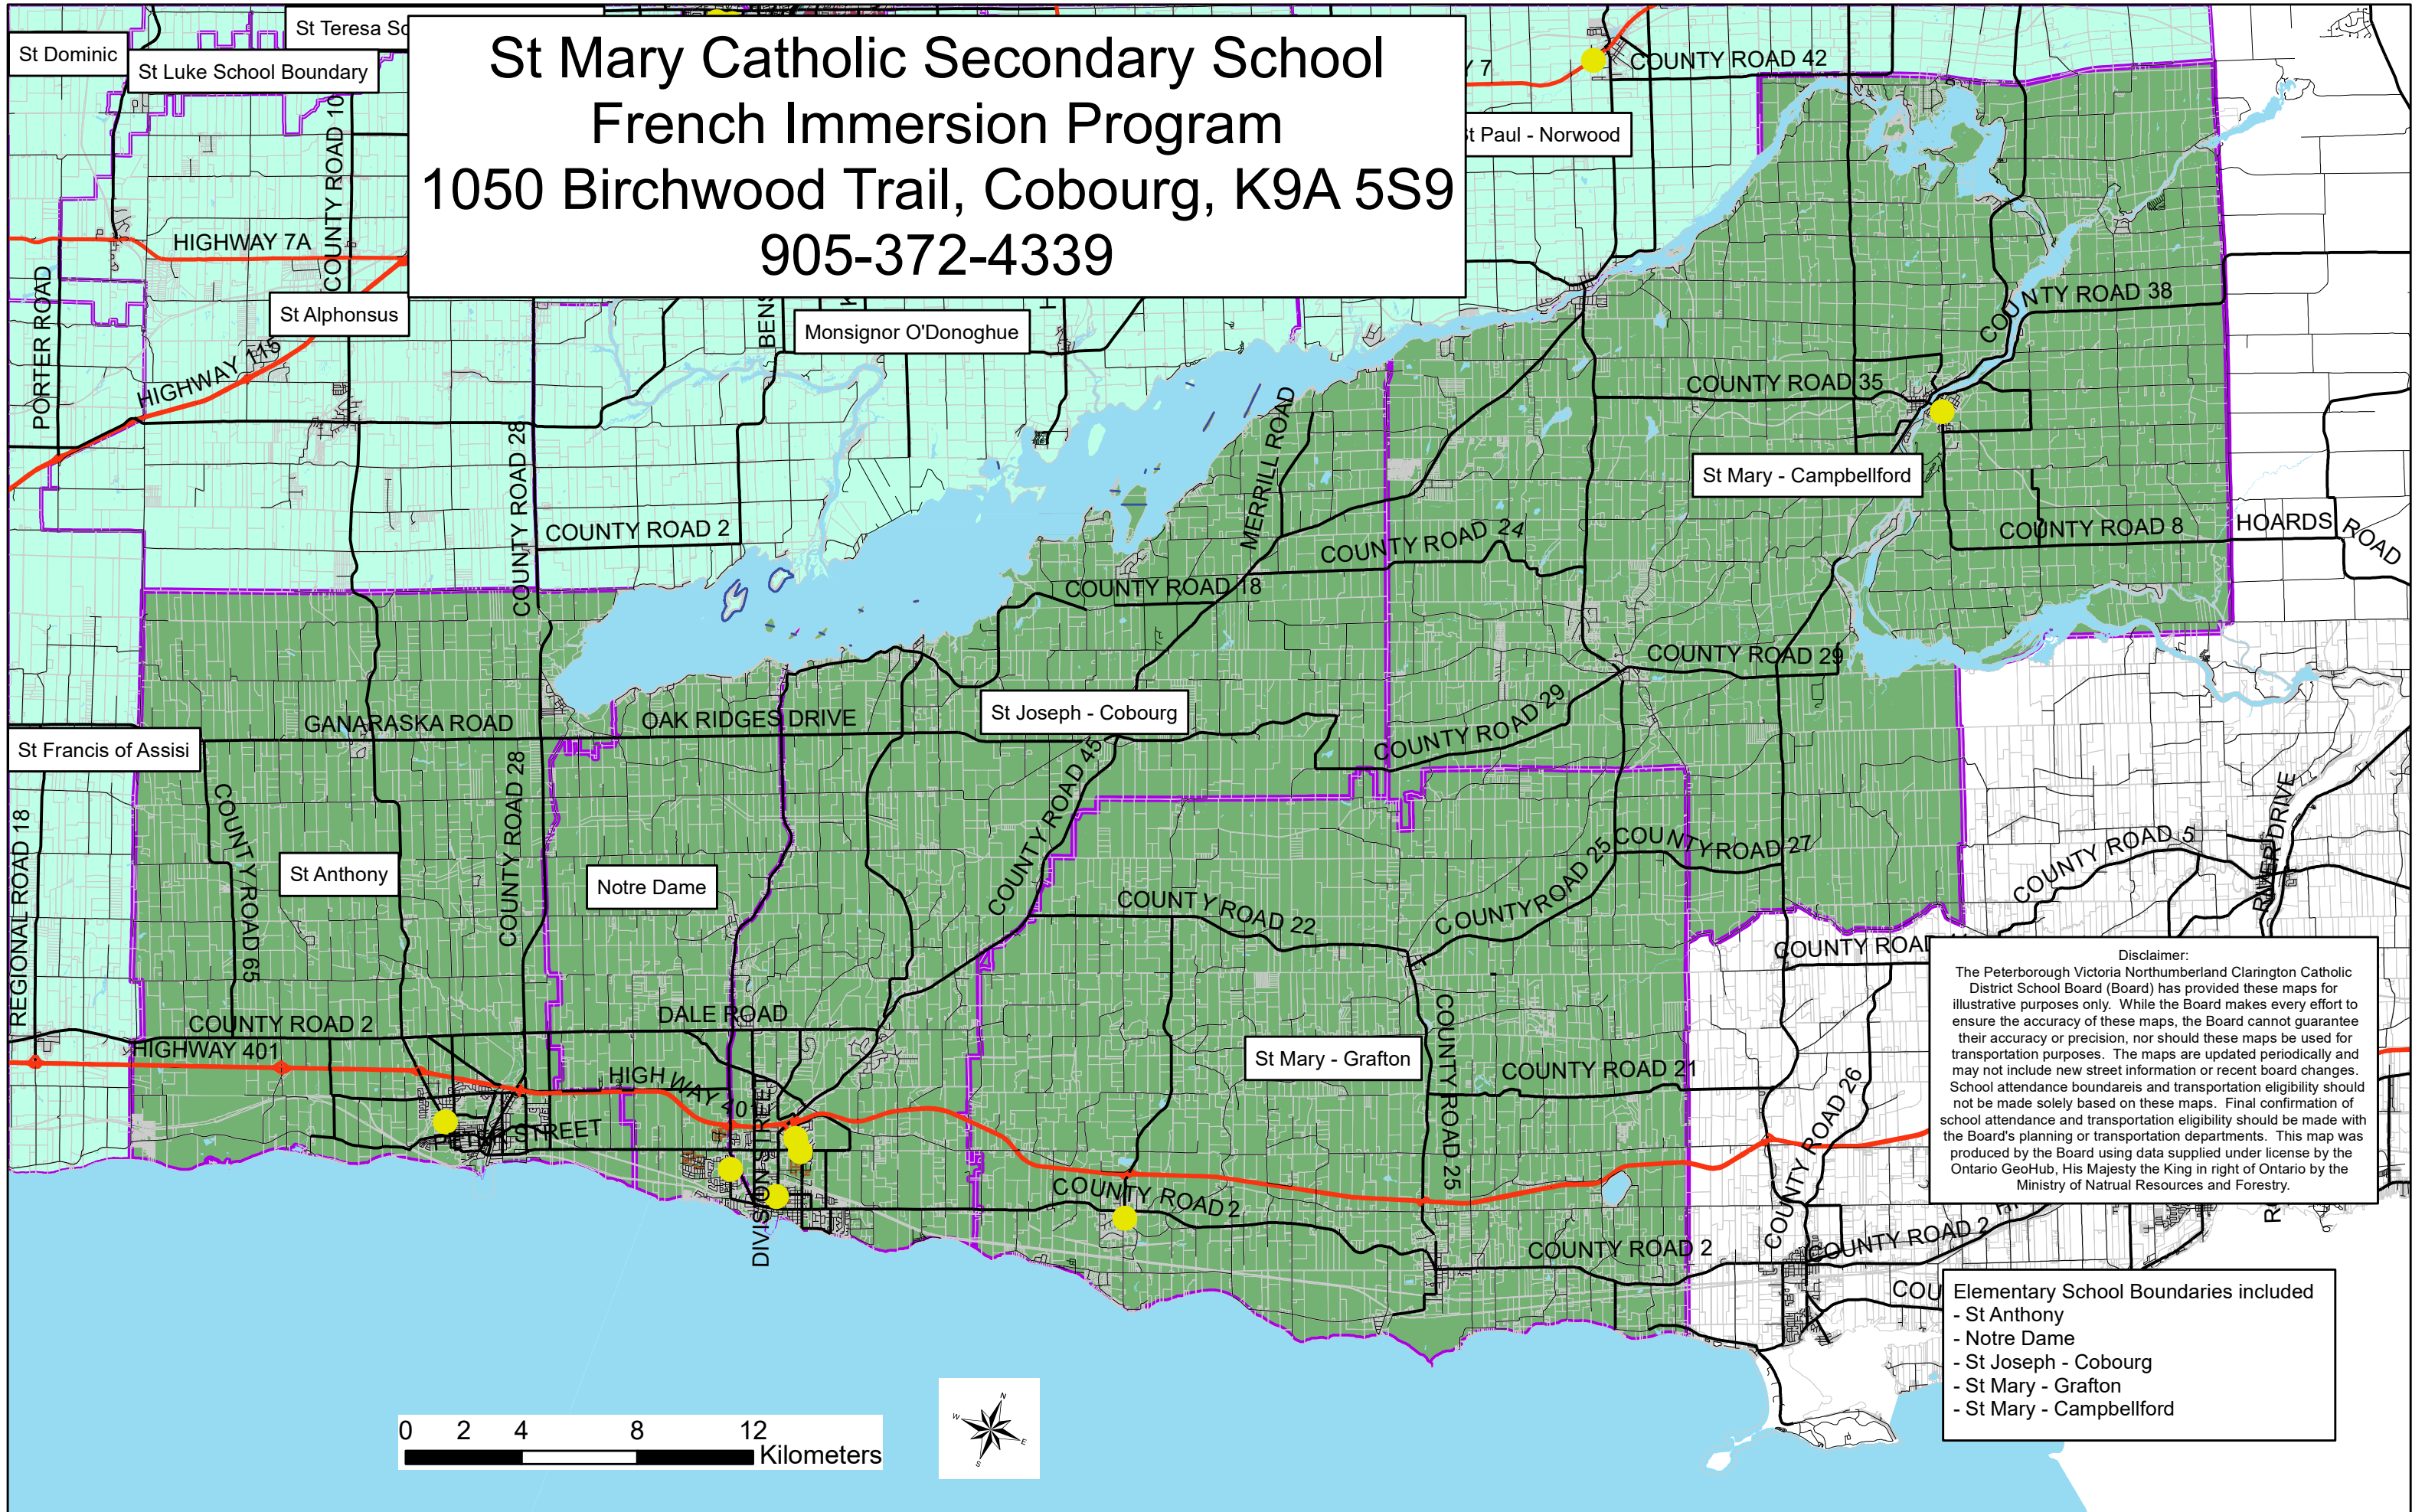

# St Mary Catholic Secondary School French Immersion Program

1050 Birchwood Trail, Cobourg, K9A 5S9  
905-372-4339

**Disclaimer:**  
The Peterborough Victoria Northumberland Clarington Catholic District School Board (Board) has provided these maps for illustrative purposes only. While the Board makes every effort to ensure the accuracy of these maps, the Board cannot guarantee their accuracy or precision, nor should these maps be used for transportation purposes. The maps are updated periodically and may not include new street information or recent board changes. School attendance boundaries and transportation eligibility should not be made solely based on these maps. Final confirmation of school attendance and transportation eligibility should be made with the Board's planning or transportation departments. This map was produced by the Board using data supplied under license by the Ontario GeoHub, His Majesty the King in right of Ontario by the Ministry of Natural Resources and Forestry.

- Elementary School Boundaries included**
- St Anthony
  - Notre Dame
  - St Joseph - Cobourg
  - St Mary - Grafton
  - St Mary - Campbellford

0 2 4 8 12 Kilometers