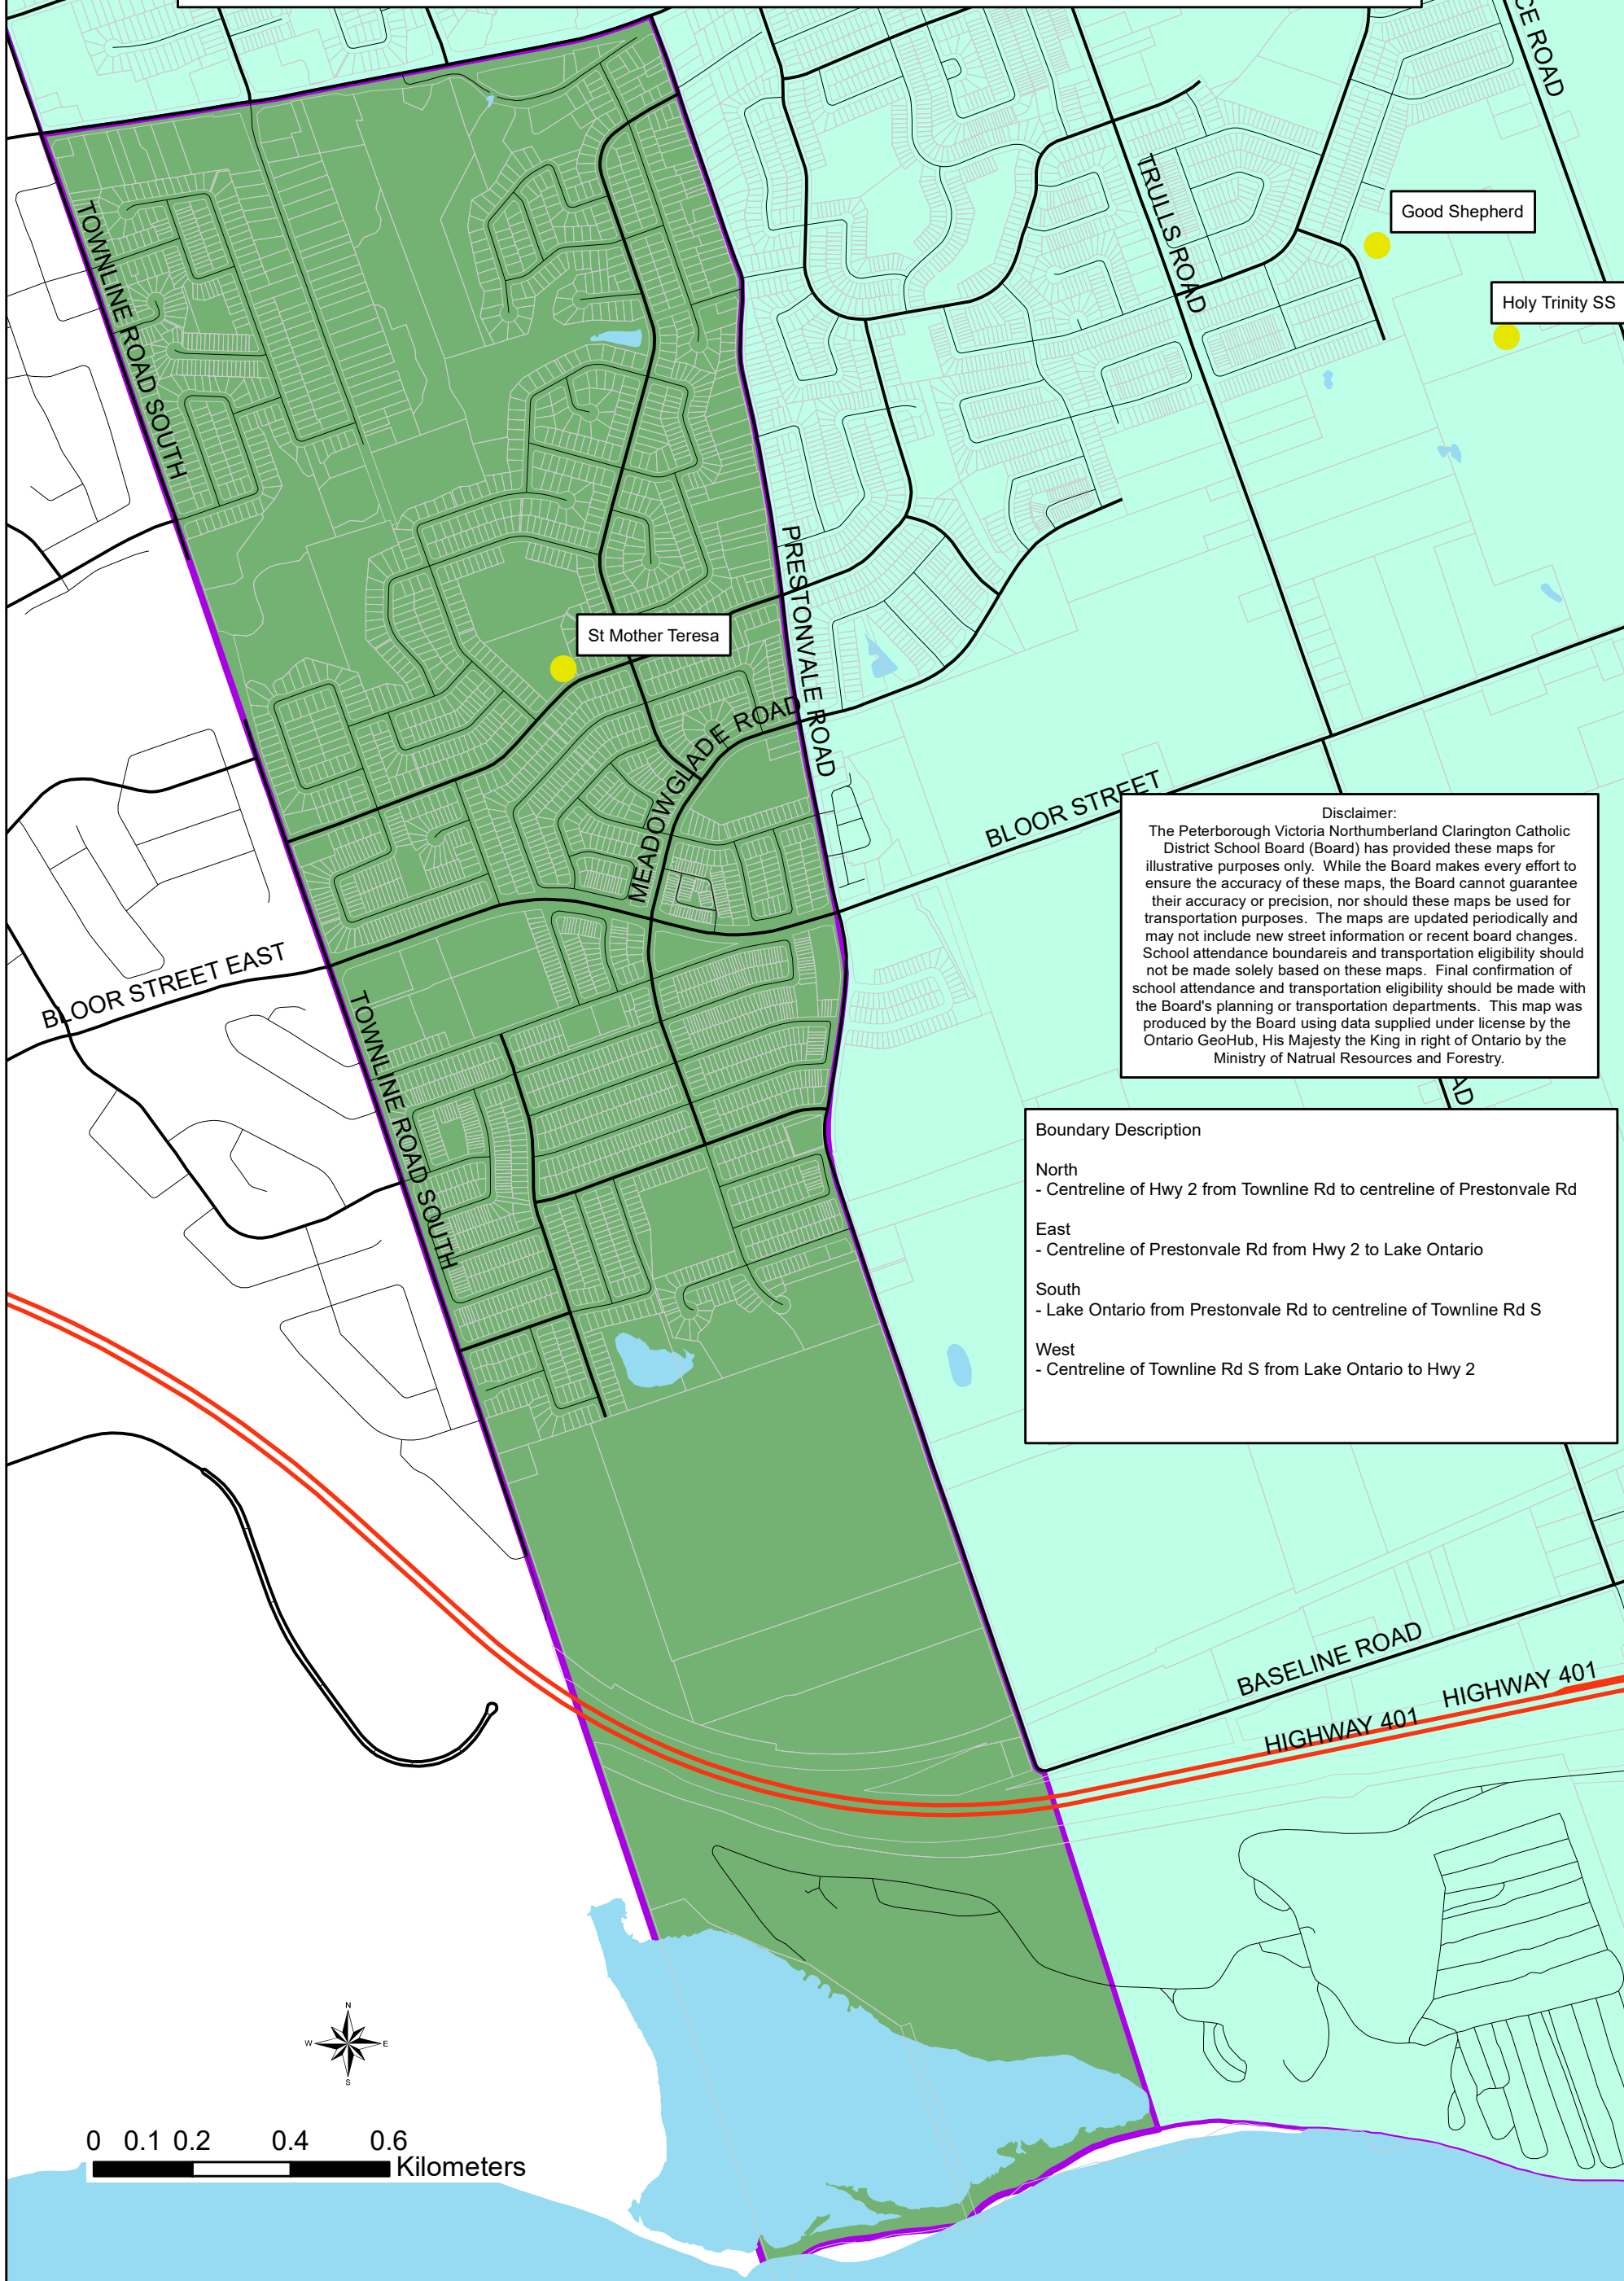

# St Mother Teresa Catholic Elementary School

78 Glenabbey Drive, Courtice, L1E 2B5  
905-433-5512

St Mother Teresa

Good Shepherd

Holy Trinity SS

**Disclaimer:**  
The Peterborough Victoria Northumberland Clarington Catholic District School Board (Board) has provided these maps for illustrative purposes only. While the Board makes every effort to ensure the accuracy of these maps, the Board cannot guarantee their accuracy or precision, nor should these maps be used for transportation purposes. The maps are updated periodically and may not include new street information or recent board changes. School attendance boundaries and transportation eligibility should not be made solely based on these maps. Final confirmation of school attendance and transportation eligibility should be made with the Board's planning or transportation departments. This map was produced by the Board using data supplied under license by the Ontario GeoHub, His Majesty the King in right of Ontario by the Ministry of Natural Resources and Forestry.

**Boundary Description**

**North**  
- Centreline of Hwy 2 from Townline Rd to centreline of Prestonvale Rd

**East**  
- Centreline of Prestonvale Rd from Hwy 2 to Lake Ontario

**South**  
- Lake Ontario from Prestonvale Rd to centreline of Townline Rd S

**West**  
- Centreline of Townline Rd S from Lake Ontario to Hwy 2

0 0.1 0.2 0.4 0.6 Kilometers