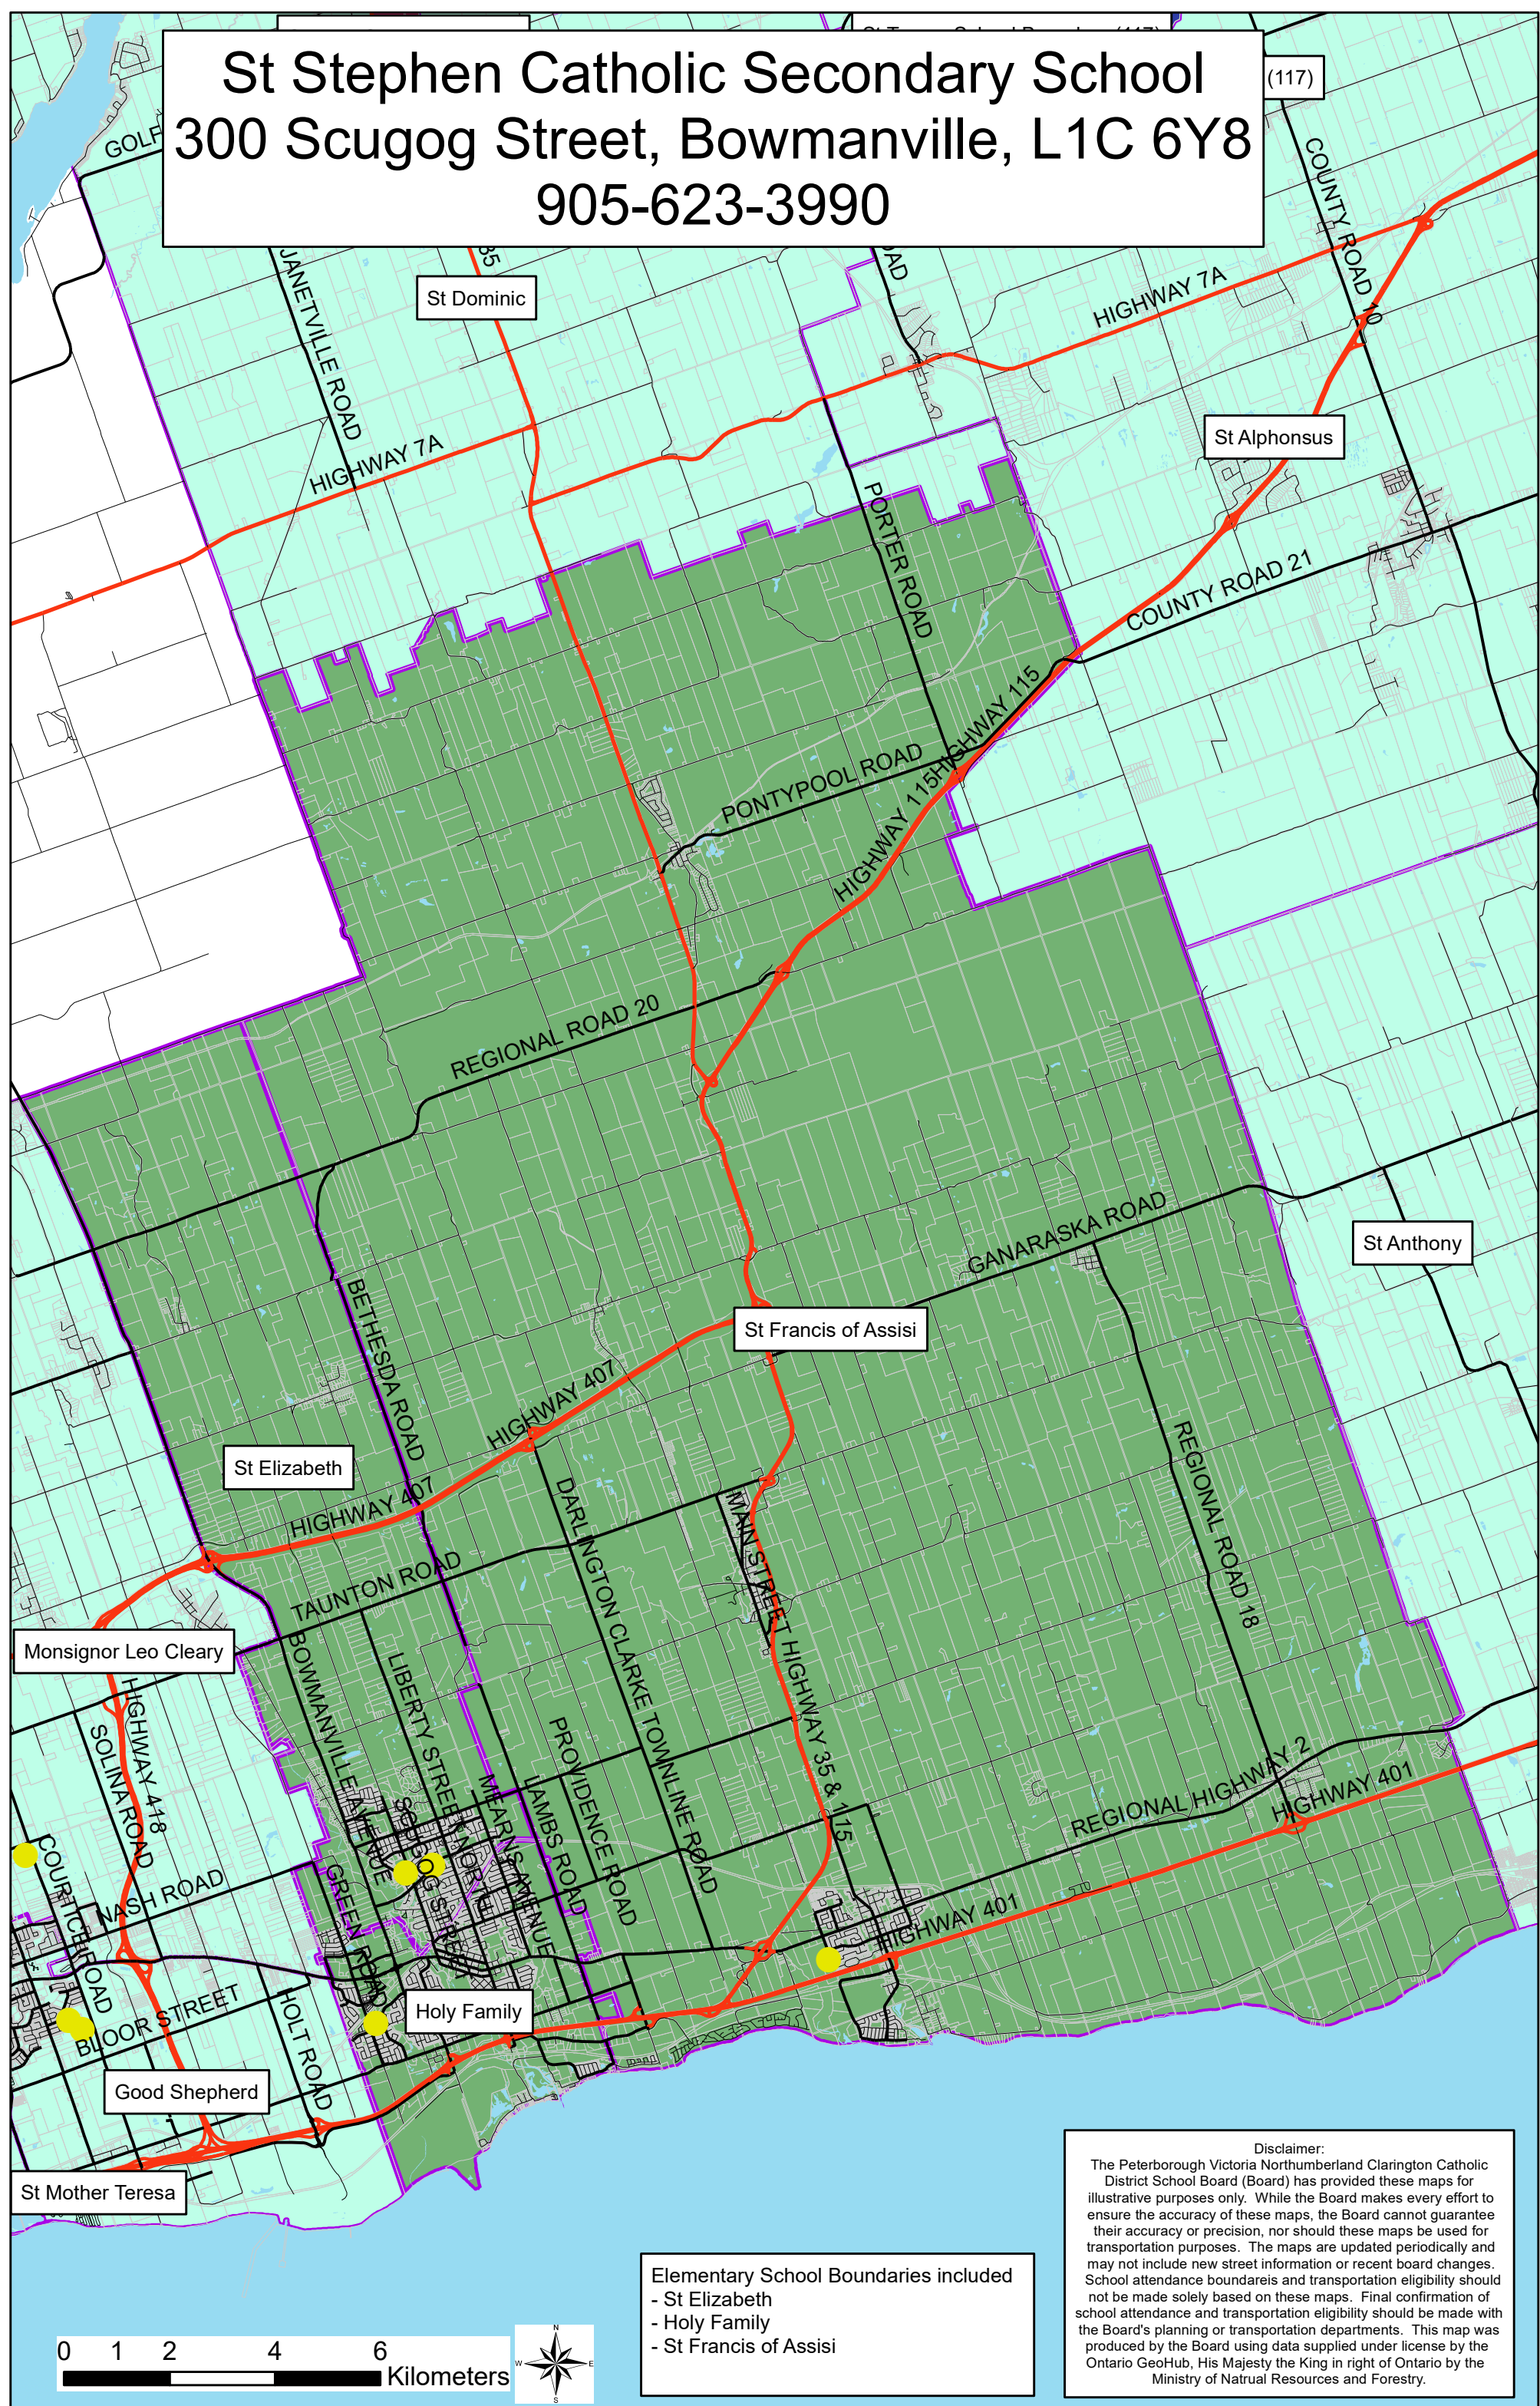

**St Stephen Catholic Secondary School**  
**300 Scugog Street, Bowmanville, L1C 6Y8**  
**905-623-3990**

**Elementary School Boundaries included**

- St Elizabeth
- Holy Family
- St Francis of Assisi

**Disclaimer:**  
 The Peterborough Victoria Northumberland Clarington Catholic District School Board (Board) has provided these maps for illustrative purposes only. While the Board makes every effort to ensure the accuracy of these maps, the Board cannot guarantee their accuracy or precision, nor should these maps be used for transportation purposes. The maps are updated periodically and may not include new street information or recent board changes. School attendance boundaries and transportation eligibility should not be made solely based on these maps. Final confirmation of school attendance and transportation eligibility should be made with the Board's planning or transportation departments. This map was produced by the Board using data supplied under license by the Ontario GeoHub, His Majesty the King in right of Ontario by the Ministry of Natural Resources and Forestry.