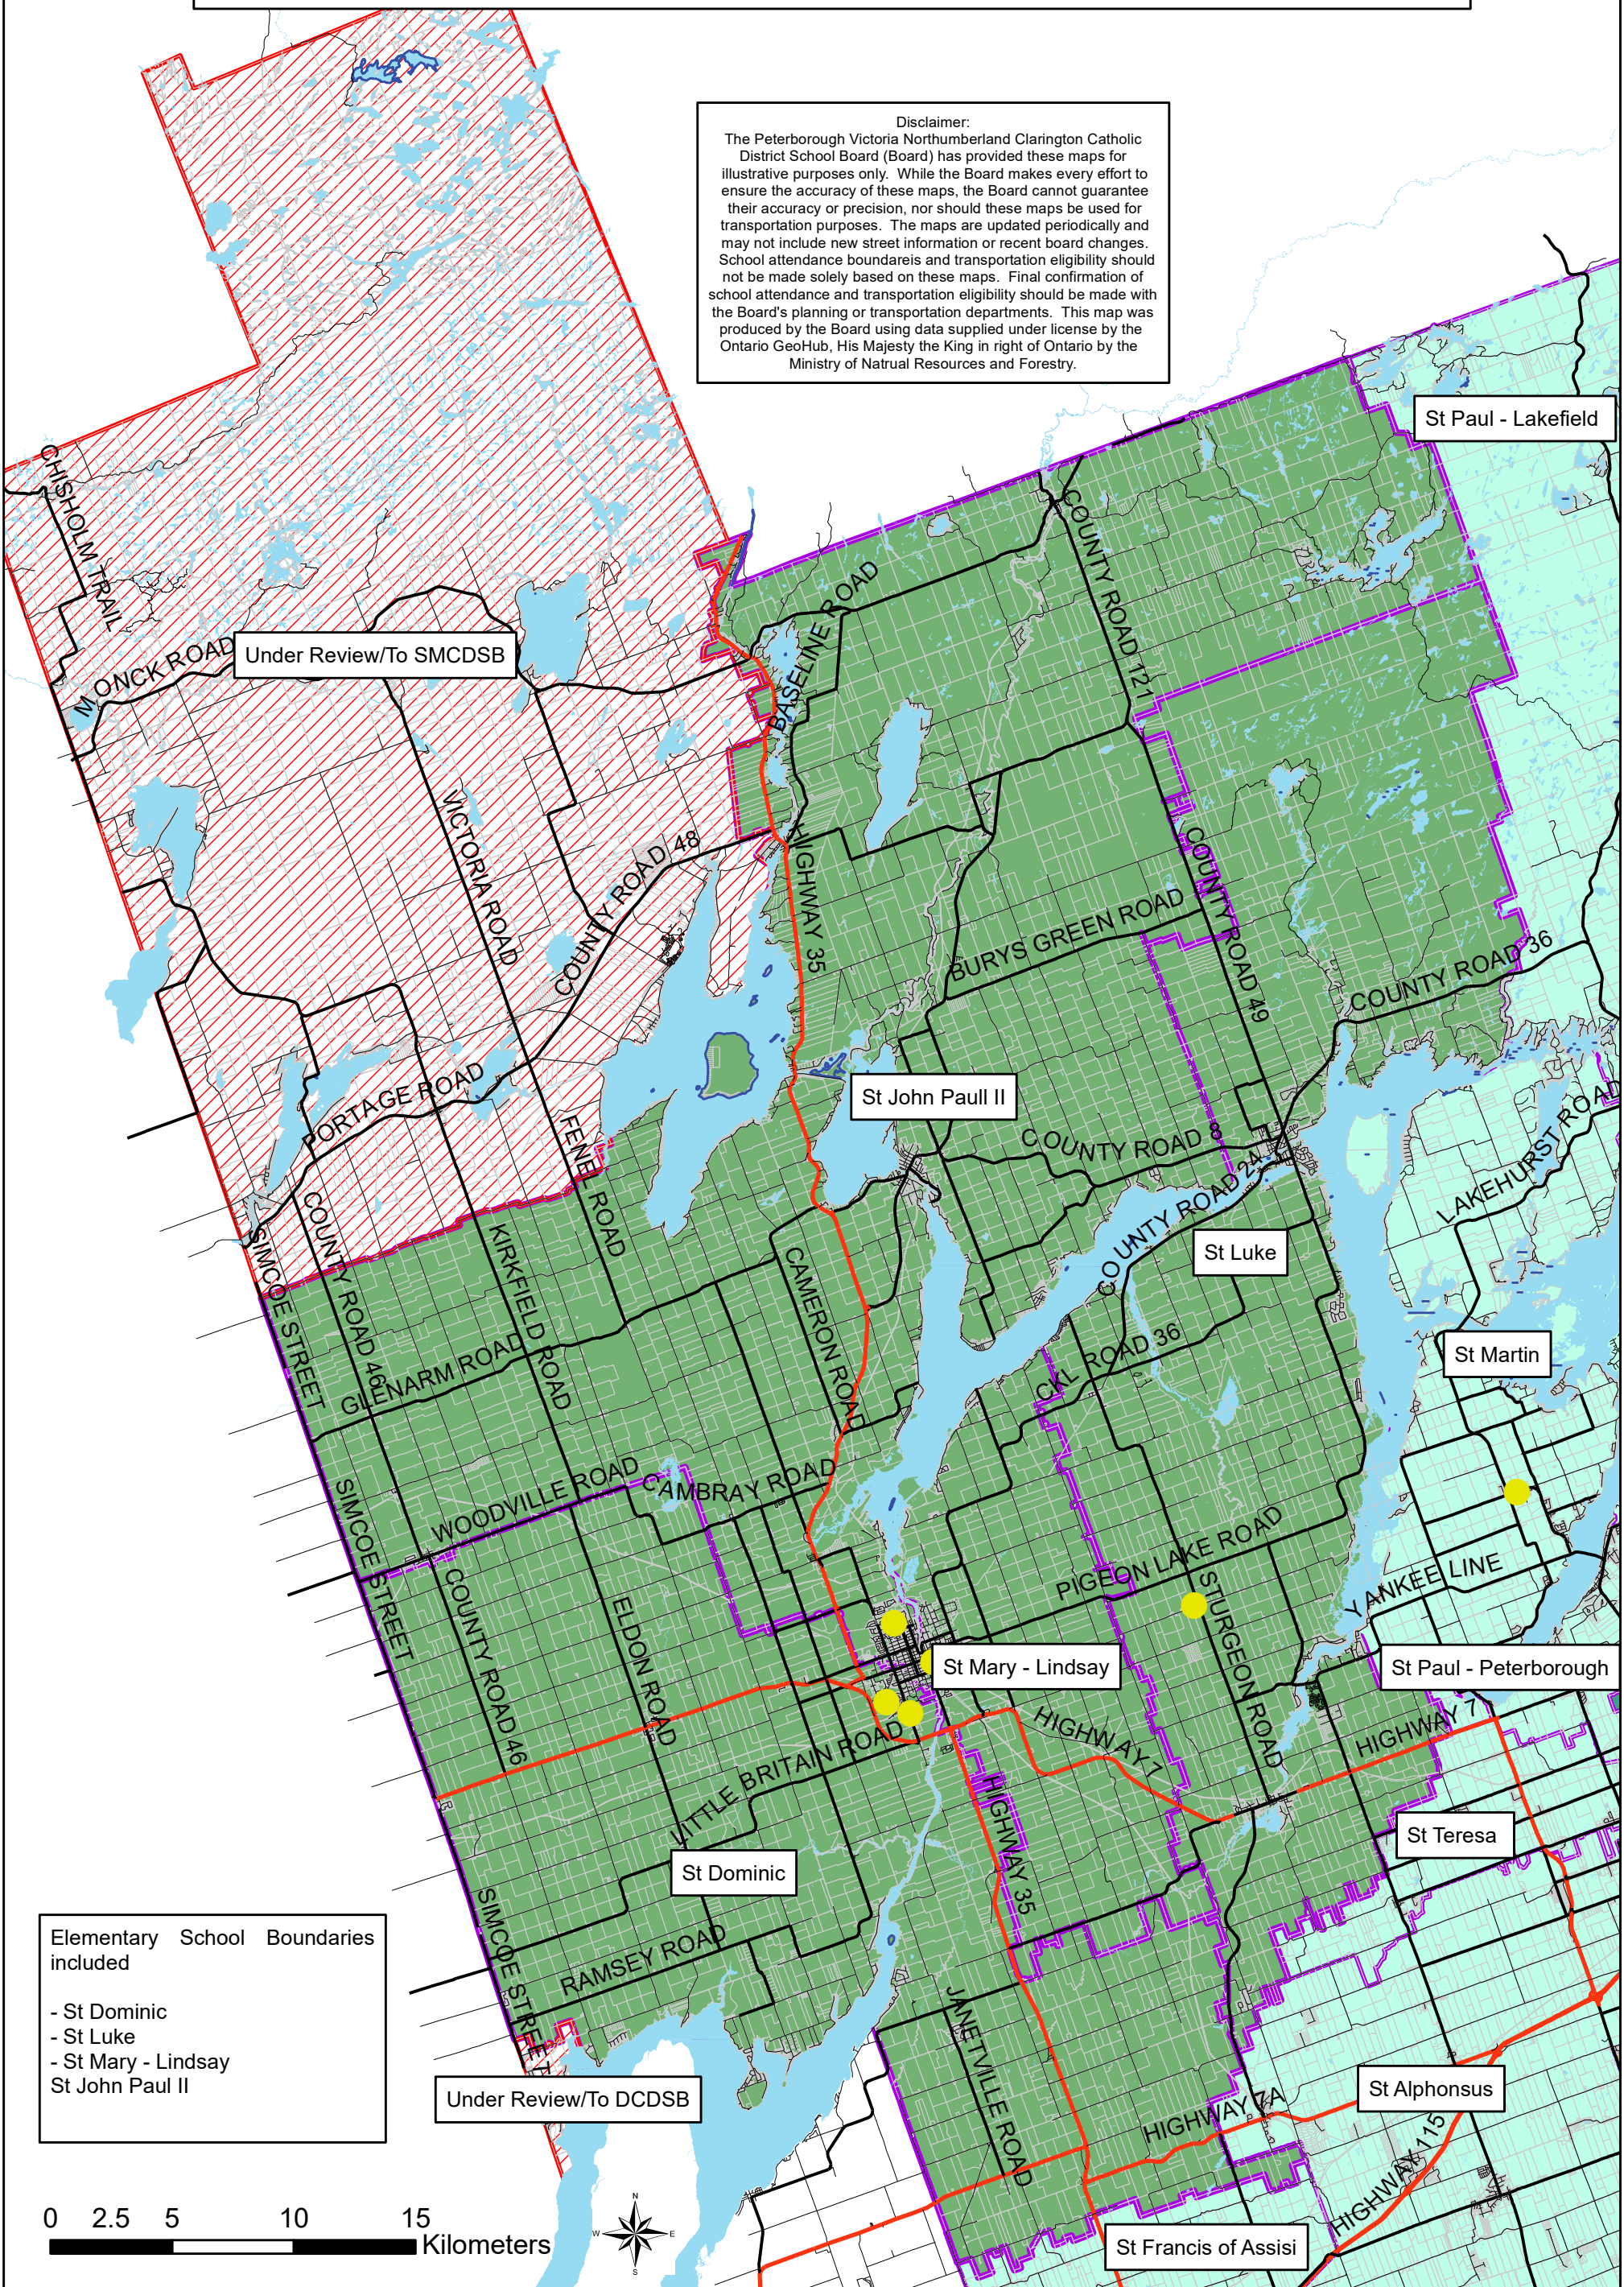

# St Thomas Aquinas Catholic Secondary School

260 Angeline Street S, Lindsay, K9V 0J8  
705-878-4117

**Disclaimer:**  
The Peterborough Victoria Northumberland Clarington Catholic District School Board (Board) has provided these maps for illustrative purposes only. While the Board makes every effort to ensure the accuracy of these maps, the Board cannot guarantee their accuracy or precision, nor should these maps be used for transportation purposes. The maps are updated periodically and may not include new street information or recent board changes. School attendance boundaries and transportation eligibility should not be made solely based on these maps. Final confirmation of school attendance and transportation eligibility should be made with the Board's planning or transportation departments. This map was produced by the Board using data supplied under license by the Ontario GeoHub, His Majesty the King in right of Ontario by the Ministry of Natural Resources and Forestry.

- Elementary School Boundaries included
- St Dominic
  - St Luke
  - St Mary - Lindsay
  - St John Paul II